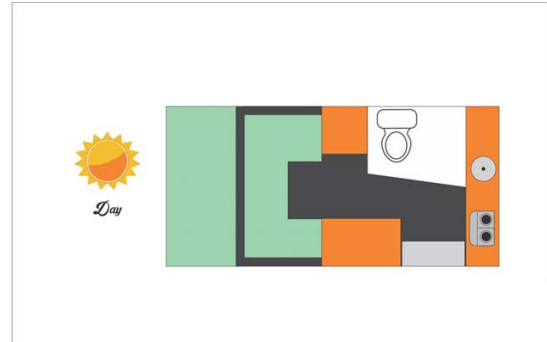

4wd Kruger Toyota Navi South Africa

Modèle standard

Description	<p>Single cabin with sleeping indoors and equipped with shower and toilet, the most luxurious way to experience what Africa has to offer.</p> <p>All dimensions may change without notice.</p>
Characteristics	<p>Kruger Toyota Navi Sleeps: 2 (2 seatbelts) Diesel 2.4 L engine Toyota chassis Manual 5 gear transmission Power steering ABS power brakes Airbags Central locking 4x4</p>
Fuel	<p>Diesel Average consumption: 12L/100km (20 mpg)</p>

Dimensions	Length: 5.40 m (17'9") Width: 1.80 m (5'11") Closed roof height: 2.60 m (8'6") Opened roof height: 3.10 m (10'2") Closed roof interior height: 1.81 m (5'11") Opened roof interior height: 2.00 m (6'7")
Passengers	2 sleeps and 2 seatbelts
Reserve	Fuel Tank Capacity: 140 L (37.0 US gal) Fresh Water Tank: 60 L (15.9 US gal) Propane Bottle: 1 x 3 kg (6.6 lb)
Beds	Double bed : 190 x 168 cm (6'2" x 5'6")
Kitchen	2 cookers: 1 interior and 1 exterior Fridge 40 L (10.6 US gal) Dishes and cutlery Kettle Sink
Shower/Toilet	Exterior Shower Interior Toilet Hot and cold water
Heating/Air Conditionning	Air Conditioning and Heating from driver's cabin
Energy	Gas. Allows for certain appliances to operate while the vehicle is not connected to electricity (refrigerator, etc.) Electrical Connection 220V (Hook-up) Auxiliary Battery. Batteries will last around 12 hours depending on use, and are recharged when driving the vehicle, or hooked up the 220V connection. 12V outlet: Remember to bring your adaptors for charging your personal electronics such as cameras and phones.
Audio & Connexions	Radio AM/FM CD player
Camping Equipment	Camping chairs Camping table
Complementary Equipment	Spare wheel Dishes and cutlery Water filter Sheets, duvets and pillows Towels Camping chairs Camping table Fire extinguisher Axe Air compressor Tow rope
Optional Equipment	Braai: traditional BBQ from the South of Africa