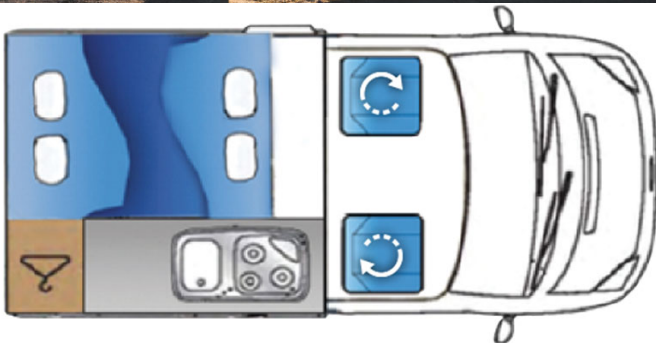

# Van Magic Ranger Scotland

Modèle standard

Description	<p>A worthy heir of the legendary Volkswagen Combi, this van offers real freedom with its 2 double beds, complete kitchen, dinette and high roof.</p> <p>All dimensions and features may change.</p>
Characteristics	<p><b>Magic Ranger</b>          Sleeps : 4 (4 seatbelts)          Diesel 2.0L engine, 102 bhp          VW transporter T6 T30 102 ps SWB chassis          Manual 5 gear transmission          Power steering          Cruise control          Airbags          Reversing sensors          Internal walk through          Bicycle rack</p>
Fuel	<p>Diesel          Average consumption: 7L/100km</p>

Dimensions	Length: 5.30 m (17'5") Width: 1.90 m (6'3") Height: 2.65 m (8'8") Interior height: 1.95 m (6'5")
Passengers	4 sleeps and 4 seatbelts
Reserve	Fuel tank: 70L (18.5 US gal) Fresh water tank: 13L (3.4 US gal) Gas canister
Beds	Bottom double bed: 183 x 126 cm (72" x 50") Down double bed: 200 x 126 cm (79" x 50")
Kitchen	Sink (cold water only) Cooker 2 stoves Fridge 39L + freezer compartment Dishes and cutlery Kettle
Shower/Toilet	Sink (cold water only) Toilet optional extra
Heating/Air Conditionning	Heating and air conditioning like in a car
Energy	<b>Gas</b> <b>Electrical Connection 230V (Hook-up)</b> <b>Auxiliary Battery.</b> Batteries will last around 12 hours depending on use, and are recharged when driving the vehicle, or hooked up the 230V connection. <b>12V outlet:</b> Remember to bring your adaptors for charging your personal electronics such as cameras and phones.
Audio & Connexions	Radio AM/FM Bluetooth connexion USB plug-in
Camping Equipment	
Complementary Equipment	Anchor point for 2 baby/booster seats Bicycle rack Dishes and cutlery Kettle Campsite map
Optional Equipment	Baby/Booster seats Bedding and towels Camping table and chairs Portable toilet Toilet chemicals GPS Snow chains