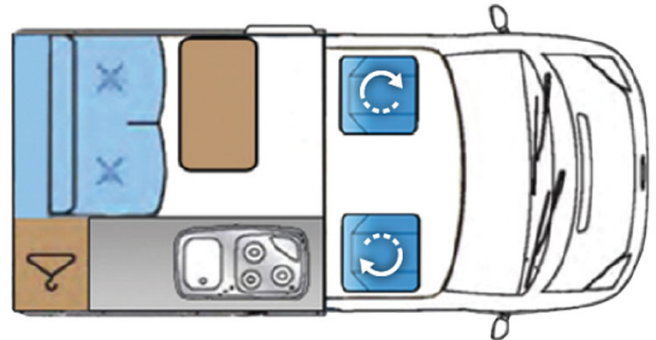

# Van Magic Ranger Scotland

Modèle standard

Description	<p>A worthy heir of the legendary Volkswagen Combi, this van offers real freedom with its 2 double beds, complete kitchen, dinette and high roof.</p> <p>All dimensions and features may change.</p>
Characteristics	<p><b>Magic Ranger</b>          Sleeps : 4 (4 seatbelts)          Diesel 2.0L engine, 102 bhp          VW transporter T6 T30 102 ps SWB chassis          Manual 5 gear transmission          Power steering          Cruise control          Airbags          Reversing sensors          Internal walk through          Bicycle rack</p>
Fuel	<p>Diesel          Average consumption: 7L/100km</p>

Dimensions	Length: 5.30 m (17'5") Width: 1.90 m (6'3") Height: 2.65 m (8'8") Interior height: 1.95 m (6'5")
Passengers	4 sleeps and 4 seatbelts
Reserve	Fuel tank: 70L (18.5 US gal) Fresh water tank: 13L (3.4 US gal) Gas canister
Beds	Bottom double bed: 183 x 126 cm (72" x 50") Down double bed: 200 x 126 cm (79" x 50")
Kitchen	Sink (cold water only) Cooker 2 stoves Fridge 39L + freezer compartment Dishes and cutlery Kettle
Shower/Toilet	Sink (cold water only) Toilet optional extra
Heating/Air Conditionning	Heating and air conditioning like in a car
Energy	<b>Gas</b> <b>Electrical Connection 230V (Hook-up)</b> <b>Auxiliary Battery.</b> Batteries will last around 12 hours depending on use, and are recharged when driving the vehicle, or hooked up the 230V connection. <b>12V outlet:</b> Remember to bring your adaptors for charging your personal electronics such as cameras and phones.
Audio & Connexions	Radio AM/FM Bluetooth connexion USB plug-in
Camping Equipment	
Complementary Equipment	Anchor point for 2 baby/booster seats Bicycle rack Dishes and cutlery Kettle Campsite map
Optional Equipment	Baby/Booster seats Bedding and towels Camping table and chairs Portable toilet Toilet chemicals GPS Snow chains