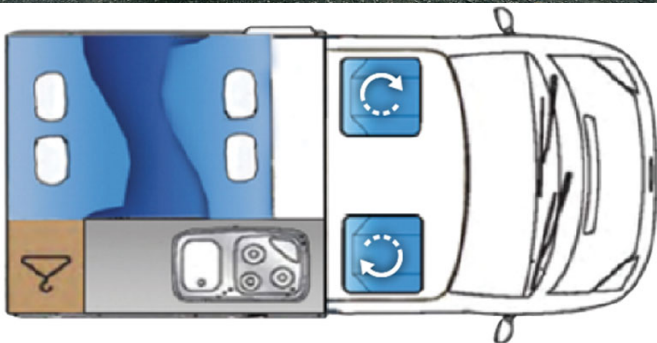

# Van Magic Nomad Scotland

Modèle standard

|                 |   |
|-----------------|---|
| Description     | <p>For 2 to 4 people, this van has a small kitchen, a convertible dinette, a double bed and a pop top roof for extra comfort.</p> <p>All dimensions and features may change.</p>  |
| Characteristics | <p><b>Magic Nomad</b><br/>         Sleeps : 4 (recommended for 2)<br/>         Diesel 2.0L engine, 102 bhp<br/>         VW transporter T6 T28 102 ps SWB chassis<br/>         Manual 5 gear transmission<br/>         Power steering<br/>         Cruise control<br/>         Airbags<br/>         Reversing sensors<br/>         Internal walk through<br/>         Bicycle rack</p> |
| Fuel            | <p>Diesel<br/>         Average consumption: 7L/100km</p>  |