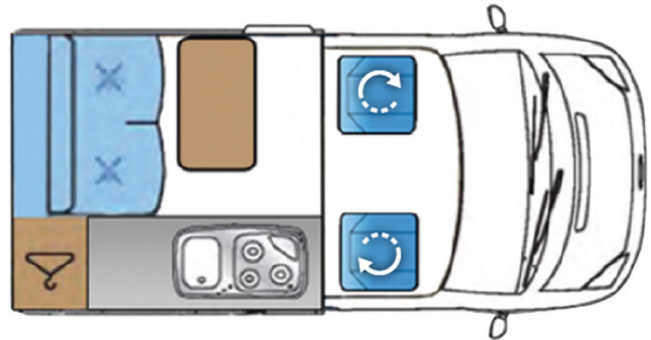

# Van Magic Nomad Scotland

Modèle standard

|                 |   |
|-----------------|---|
| Description     | <p>For 2 to 4 people, this van has a small kitchen, a convertible dinette, a double bed and a pop top roof for extra comfort.</p> <p>All dimensions and features may change.</p>  |
| Characteristics | <p><b>Magic Nomad</b><br/>         Sleeps : 4 (recommended for 2)<br/>         Diesel 2.0L engine, 102 bhp<br/>         VW transporter T6 T28 102 ps SWB chassis<br/>         Manual 5 gear transmission<br/>         Power steering<br/>         Cruise control<br/>         Airbags<br/>         Reversing sensors<br/>         Internal walk through<br/>         Bicycle rack</p> |
| Fuel            | <p>Diesel<br/>         Average consumption: 7L/100km</p>  |