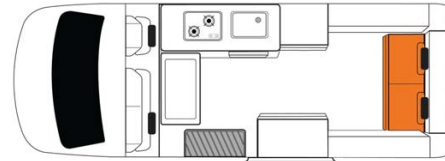

Van Wallaby Voyager Max Australia

Modèle standard

Description	<p>Perfect for small families on a tight budget, or couples in need of more room, this model is very popular.</p> <p>Several models may be proposed for the Wallaby Voyager, so the dimensions and arrangements may vary.</p>
Characteristics	<p>Wallaby Voyager Sleeps: 4 (4 seatbelts) Engine unleaded gasoline or diesel Chassis Toyota Hiace Automatic transmission Back-up camera Model guaranteed maximum 4 years old</p>
Fuel	Unleaded gasoline or diesel
Dimensions	<p>Length: 5.55 m (18'2") Width: 1.93 m (6'4") Height: 3.00 m (9'11") Interior height: 1.98 m (6'6")</p>
Passengers	4 sleeps and 4 seatbelts (up to 4 adults)

Reserve	Fuel tank capacity: 70 L (18.5 US gal) Fresh water tank: 39 L (10.3 US gal) Black water tank: 44 L (11.6 US gal) Gas Bottle
Beds	Cabover bed: 200 x 120 cm (7ç" x 47") (maximum weight 200 kg) Rear bed: 185 x 124 cm (73" x 49")
Kitchen	Sink (cold water only) Gas stove Fridge + freezer 85 L Microwave (240 V) Gas bottle
Shower/Toilet	without
Heating/Air Conditionning	Heating and air conditioning in the driver's cabin like in a car
Energy	Gas: Enables the functioning of the fridge when the vehicle is not running or plugged in to an external power outlet (hook up). External power "hook up" 240V Auxiliary battery: Enables the functioning of the lights. This battery remains charged for 12 hours and recharges when the vehicle is driving or plugged in to an external power outlet (240 V hook up). Cigarette lighter: Charges small electrical appliances such as mobile phones and cameras with an adaptor.
Audio & Connexions	Radio AM/FM Bluetooth and USB port CD player GPS
Complementary Equipment	Back-up camera Anchor point for 2 baby seats or booster seats Fly screens on windows
Optional Equipment	Baby seats/booster seats Wifi (1 GB of data) Camping table and chairs Portable fan heater Manual awning