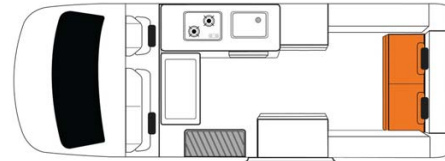

Van Wallaby Voyager Max Australia

Modèle standard

Description	<p>Perfect for small families on a tight budget, or couples in need of more room, this model is very popular.</p> <p>Several models may be proposed for the Wallaby Voyager, so the dimensions and arrangements may vary.</p>
Characteristics	<p>Wallaby Voyager Sleeps: 4 (4 seatbelts) Engine unleaded gasoline or diesel Chassis Toyota Hiace Automatic transmission Back-up camera Model guaranteed maximum 4 years old</p>
Fuel	Unleaded gasoline or diesel
Dimensions	Length: 5.55 m (18'2") Width: 1.93 m (6'4") Height: 3.00 m (9'11") Interior height: 1.98 m (6'6")
Passengers	4 sleeps and 4 seatbelts (up to 4 adults)

Reserve	Fuel tank capacity: 70 L (18.5 US gal) Fresh water tank: 39 L (10.3 US gal) Black water tank: 44 L (11.6 US gal) Gas Bottle
Beds	Cabover bed: 200 x 120 cm (7ç" x 47") (maximum weight 200 kg) Rear bed: 185 x 124 cm (73" x 49")
Kitchen	Sink (cold water only) Gas stove Fridge + freezer 85 L Microwave (240 V) Gas bottle
Shower/Toilet	without
Heating/Air Conditionning	Heating and air conditioning in the driver's cabin like in a car
Energy	Gas: Enables the functioning of the fridge when the vehicle is not running or plugged in to an external power outlet (hook up). External power "hook up" 240V Auxiliary battery: Enables the functioning of the lights. This battery remains charged for 12 hours and recharges when the vehicle is driving or plugged in to an external power outlet (240 V hook up). Cigarette lighter: Charges small electrical appliances such as mobile phones and cameras with an adaptor.
Audio & Connexions	Radio AM/FM Bluetooth and USB port CD player GPS
Complementary Equipment	Back-up camera Anchor point for 2 baby seats or booster seats Fly screens on windows
Optional Equipment	Baby seats/booster seats Wifi (1 GB of data) Camping table and chairs Portable fan heater Manual awning