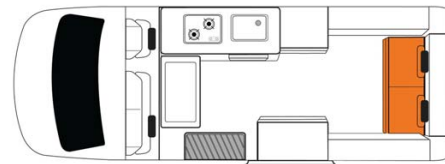

# Van Wallaby Voyager Max Australia

Modèle standard

Description	<p>Perfect for small families on a tight budget, or couples in need of more room, this model is very popular.</p> <p>Several models may be proposed for the Wallaby Voyager, so the dimensions and arrangements may vary.</p>
Characteristics	<p><b>Wallaby Voyager</b>          Sleeps: 4 (4 seatbelts)          Engine unleaded gasoline or diesel          Chassis Toyota Hiace          Automatic transmission          Back-up camera  <b>Model guaranteed maximum 4 years old</b></p>
Fuel	Unleaded gasoline or diesel
Dimensions	<p>Length: 5.55 m (18'2")          Width: 1.93 m (6'4")          Height: 3.00 m (9'11")          Interior height: 1.98 m (6'6")</p>
Passengers	4 sleeps and 4 seatbelts (up to 4 adults)