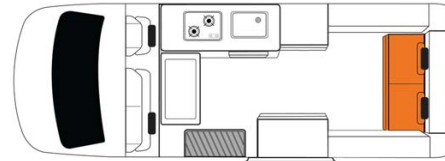

# Van Wallaby Voyager Max Australia

Modèle standard

Description	<p>Perfect for small families on a tight budget, or couples in need of more room, this model is very popular.</p> <p>Several models may be proposed for the Wallaby Voyager, so the dimensions and arrangements may vary.</p>
Characteristics	<p><b>Wallaby Voyager</b>          Sleeps: 4 (4 seatbelts)          Engine unleaded gasoline or diesel          Chassis Toyota Hiace          Automatic transmission          Back-up camera  <b>Model guaranteed maximum 4 years old</b></p>
Fuel	Unleaded gasoline or diesel
Dimensions	<p>Length: 5.55 m (18'2")          Width: 1.93 m (6'4")          Height: 3.00 m (9'11")          Interior height: 1.98 m (6'6")</p>
Passengers	4 sleeps and 4 seatbelts (up to 4 adults)