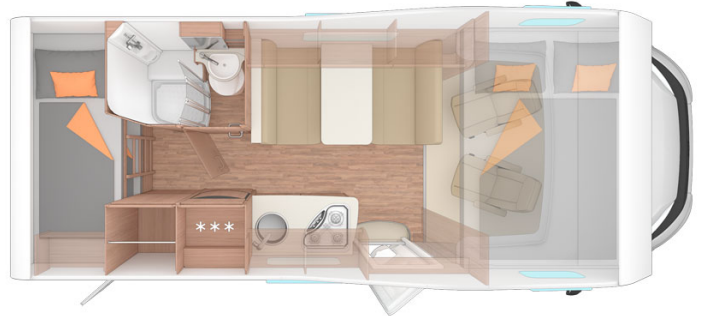

Motorhome Magic Grande Scotland

Modèle standard

| | |
|-----------------|---|
| Description | <p>This motorhome is the biggest in its range. Ideal for families or groups of 6, it offers a large living space.</p> <p>All dimensions and features may change.</p> |
| Characteristics | <p>Magic Grande Sleeps : 6 (6 seatbelts) Diesel 2.0L engine, 130 bhp Fiat Ducato 120 MultiJet chassis Manual 6 gear transmission Power steering Cruise control Airbags Backup camera GPS Internal walk through Bicycle rack</p> |
| Fuel | <p>Diesel Average consumption: 9.5L/100km</p> |