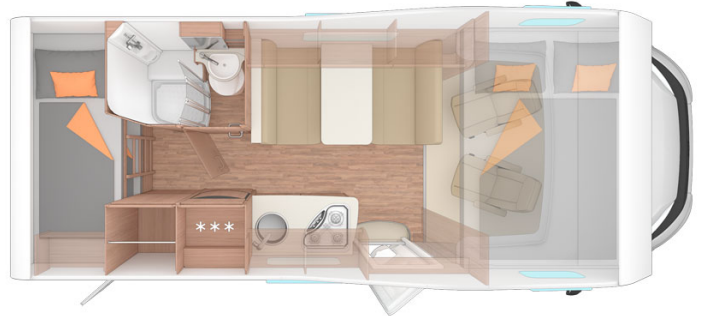

# Motorhome Magic Grande Scotland

Modèle standard

Description	<p>This motorhome is the biggest in its range. Ideal for families or groups of 6, it offers a large living space.</p> <p>All dimensions and features may change.</p>
Characteristics	<p><b>Magic Grande</b>                  Sleeps : 6 (6 seatbelts)                  Diesel 2.0L engine, 130 bhp                  Fiat Ducato 120 MultiJet chassis                  Manual 6 gear transmission                  Power steering                  Cruise control                  Airbags                  Backup camera                  GPS                  Internal walk through                  Bicycle rack</p>
Fuel	<p>Diesel                  Average consumption: 9.5L/100km</p>