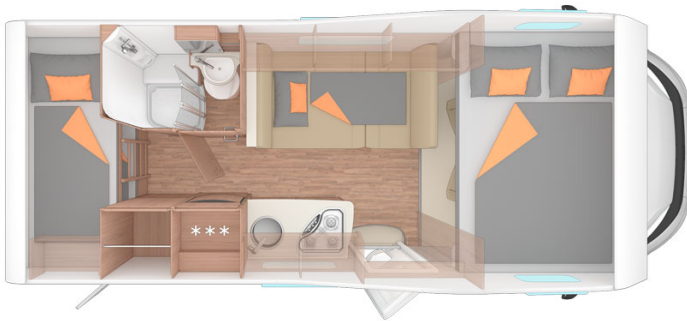

# Motorhome Magic Grande Scotland

Modèle standard

Description	<p>This motorhome is the biggest in its range. Ideal for families or groups of 6, it offers a large living space.</p> <p>All dimensions and features may change.</p>
Characteristics	<p><b>Magic Grande</b>          Sleeps : 6 (6 seatbelts)          Diesel 2.0L engine, 130 bhp          Fiat Ducato 120 MultiJet chassis          Manual 6 gear transmission          Power steering          Cruise control          Airbags          Backup camera          GPS          Internal walk through          Bicycle rack</p>
Fuel	<p>Diesel          Average consumption: 9.5L/100km</p>