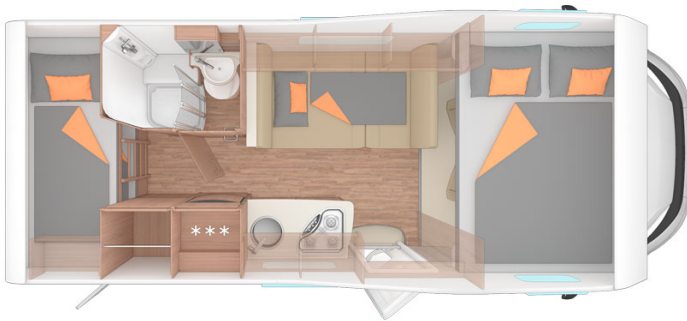

# Motorhome Magic Grande Scotland

Modèle standard

Description	<p>This motorhome is the biggest in its range. Ideal for families or groups of 6, it offers a large living space.</p> <p>All dimensions and features may change.</p>
Characteristics	<p><b>Magic Grande</b>                  Sleeps : 6 (6 seatbelts)                  Diesel 2.0L engine, 130 bhp                  Fiat Ducato 120 MultiJet chassis                  Manual 6 gear transmission                  Power steering                  Cruise control                  Airbags                  Backup camera                  GPS                  Internal walk through                  Bicycle rack</p>
Fuel	<p>Diesel                  Average consumption: 9.5L/100km</p>