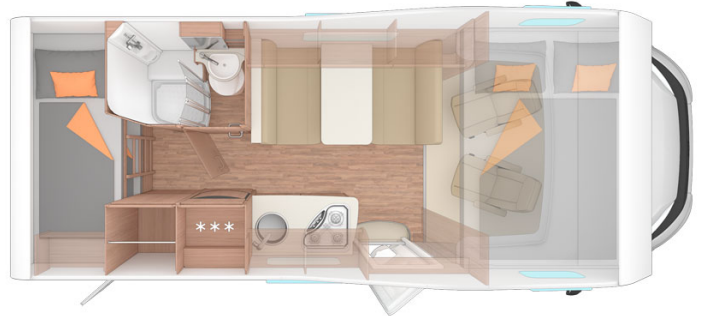

# Motorhome Magic Grande Scotland

Modèle standard

Description	<p>This motorhome is the biggest in its range. Ideal for families or groups of 6, it offers a large living space.</p> <p>All dimensions and features may change.</p>
Characteristics	<p><b>Magic Grande</b>          Sleeps : 6 (6 seatbelts)          Diesel 2.0L engine, 130 bhp          Fiat Ducato 120 MultiJet chassis          Manual 6 gear transmission          Power steering          Cruise control          Airbags          Backup camera          GPS          Internal walk through          Bicycle rack</p>
Fuel	<p>Diesel          Average consumption: 9.5L/100km</p>