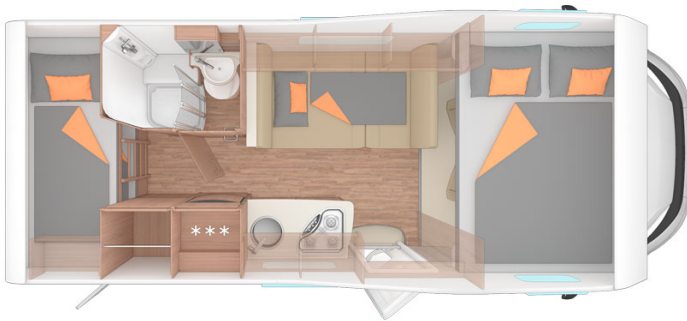

Motorhome Magic Grande Scotland

Modèle standard

| | |
|-----------------|---|
| Description | <p>This motorhome is the biggest in its range. Ideal for families or groups of 6, it offers a large living space.</p> <p>All dimensions and features may change.</p> |
| Characteristics | <p>Magic Grande Sleeps : 6 (6 seatbelts) Diesel 2.0L engine, 130 bhp Fiat Ducato 120 MultiJet chassis Manual 6 gear transmission Power steering Cruise control Airbags Backup camera GPS Internal walk through Bicycle rack</p> |
| Fuel | <p>Diesel Average consumption: 9.5L/100km</p> |