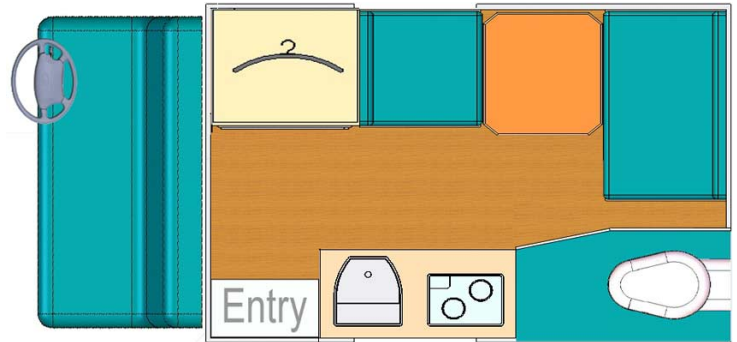

# Truck Camper Antelope Fun South Africa

Modèle

Characteristics	Antelope Fun Nissan Hardbody 2.0 lt Manual transmission 5 gears petrol Seatbelts: 2 ABS power brakes
Fuel	Petrol Approx: 14L/100 km
Dimensions	Length: 5.44 m (17'10") Height: 2.76 m (9'1") Width: 1.89 m (6'2") Interior height: 1.88 m (6'2")
Passengers	2
Reserve	Fuel tank: 75 L (19.8 US gal) Fresh water tank: 45 L (11.9 US gal)
Beds	Main bed: 1.28 x 1.90 m (50" x 75")
Kitchen	Sink (cold water) 2 burner cooker
Shower/Toilet	Toilet
Heating/Air Conditionning	Air conditioning in the driver's cabin