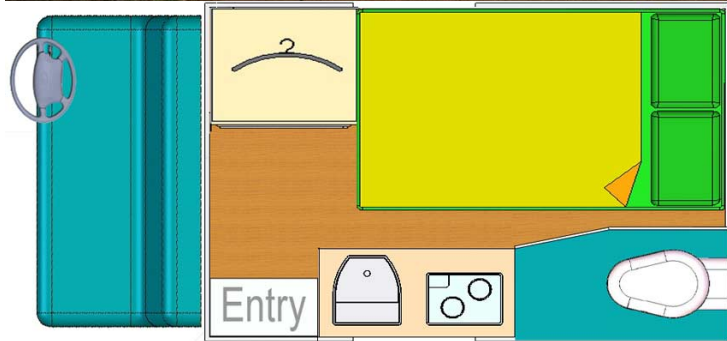

# Truck Camper Antelope Fun South Africa

Modèle

Characteristics	Antelope Fun Nissan Hardbody 2.0 lt Manual transmission 5 gears petrol Seatbelts: 2 ABS power brakes
Fuel	Petrol Approx: 14L/100 km
Dimensions	Length: 5.44 m (17'10") Height: 2.76 m (9'1") Width: 1.89 m (6'2") Interior height: 1.88 m (6'2")
Passengers	2
Reserve	Fuel tank: 75 L (19.8 US gal) Fresh water tank: 45 L (11.9 US gal)
Beds	Main bed: 1.28 x 1.90 m (50" x 75")
Kitchen	Sink (cold water) 2 burner cooker
Shower/Toilet	Toilet
Heating/Air Conditionning	Air conditioning in the driver's cabin