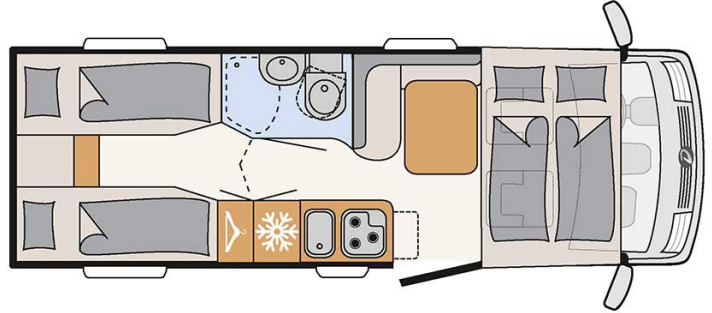

Luxury San Marco Compact Luxury Italy

Modèle standard

Description	<p>update 12/2023</p> <p>Compact Integral but elegant and spacious, accommodating up to 4 people.</p> <p>Please note – the shown motorhomes are only example vehicles of the different groups !</p>
Characteristics	<p>San Marco Compact Luxury</p> <p>Sleeps : 4</p> <p>Engine: 2.3L 103kW/140 PS Diesel</p> <p>Manual transmission</p> <p>Power steering</p> <p>Brake booster</p> <p>Passage from the driver's cab to the living quarters</p>
Fuel	<p>Diesel</p> <p>Average consumption: 8 to 11 L/100 km</p>
Dimensions	<p>Length: 6.95 m</p> <p>Width: 2.20 m</p> <p>Height: 2.81 m</p> <p>Interior height: 1.98 m</p>

Passengers	4
Reserve	Clean water tank : 114 L Grey water tank : 90 L Fuel tank : 90 L Gas bottle (propane): maximum 2 x 11 kg
Beds	Retractable bed: 185 cm x 150 cm Rear beds: 195 x 80 cm and 195 x 75 cm
Kitchen	Refrigerator 142 L Freezer 15 L 3-burner stove
Shower/Toilet	Shower Toilets Basin Hot and cold water
Heating/Air Conditionning	Air conditionning in driving cab Gas heating
Energy	Propane Gas. Allows for use of the refrigerator, water heater, and heater, while not connected to an electrical hook-up. Electrical Connection 230V (Hook-up) Auxiliary Battery. Allows for use of lights while the vehicle is not hooked up. Batteries will last around 12 hours depending on use, and are recharged when driving the vehicle, or hooked up. 12V outlet. Remember to bring your adaptors for charging your personal electronics such as cameras and phones.
Audio & Connexions	Auvent Porte-vélos (max. 60kg) Deux attaches pour siège enfant avec 3 points de fixations