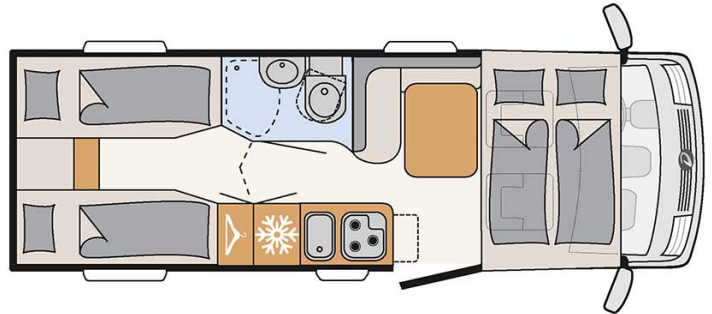

Luxury San Marco Compact Luxury Italy

Modèle standard

Description	<p>update 12/2023</p> <p>Compact Integral but elegant and spacious, accommodating up to 4 people.</p> <p>Please note – the shown motorhomes are only example vehicles of the different groups !</p>
Characteristics	<p>San Marco Compact Luxury</p> <p>Sleeps : 4</p> <p>Engine: 2.3L 103kW/140 PS Diesel</p> <p>Manual transmission</p> <p>Power steering</p> <p>Brake booster</p> <p>Passage from the driver's cab to the living quarters</p>
Fuel	<p>Diesel</p> <p>Average consumption: 8 to 11 L/100 km</p>
Dimensions	<p>Length: 6.95 m</p> <p>Width: 2.20 m</p> <p>Height: 2.81 m</p> <p>Interior height: 1.98 m</p>

Passengers	4
Reserve	Clean water tank : 114 L Grey water tank : 90 L Fuel tank : 90 L Gas bottle (propane): maximum 2 x 11 kg
Beds	Retractable bed: 185 cm x 150 cm Rear beds: 195 x 80 cm and 195 x 75 cm
Kitchen	Refrigerator 142 L Freezer 15 L 3-burner stove
Shower/Toilet	Shower Toilets Basin Hot and cold water
Heating/Air Conditionning	Air conditionning in driving cab Gas heating
Energy	Propane Gas. Allows for use of the refrigerator, water heater, and heater, while not connected to an electrical hook-up. Electrical Connection 230V (Hook-up) Auxiliary Battery. Allows for use of lights while the vehicle is not hooked up. Batteries will last around 12 hours depending on use, and are recharged when driving the vehicle, or hooked up. 12V outlet. Remember to bring your adaptors for charging your personal electronics such as cameras and phones.
Audio & Connexions	Auvent Porte-vélos (max. 60kg) Deux attaches pour siège enfant avec 3 points de fixations