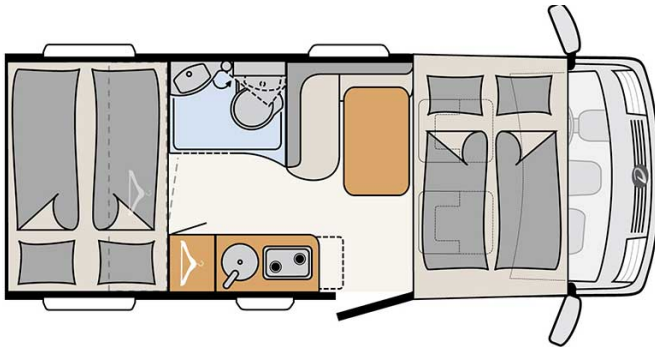

Luxury San Marco Compact Luxury Italy

Modèle standard

Description	<p>update 12/2023</p> <p>Compact Integral but elegant and spacious, accommodating up to 4 people.</p> <p>Please note – the shown motorhomes are only example vehicles of the different groups !</p>
Characteristics	<p>San Marco Compact Luxury</p> <p>Sleeps : 4</p> <p>Engine: 2.3L 103kW/140 PS Diesel</p> <p>Manual transmission</p> <p>Power steering</p> <p>Brake booster</p> <p>Passage from the driver's cab to the living quarters</p>
Fuel	<p>Diesel</p> <p>Average consumption: 8 to 11 L/100 km</p>
Dimensions	<p>Length: 6.95 m</p> <p>Width: 2.20 m</p> <p>Height: 2.81 m</p> <p>Interior height: 1.98 m</p>

Passengers	4
Reserve	Clean water tank : 114 L Grey water tank : 90 L Fuel tank : 90 L Gas bottle (propane): maximum 2 x 11 kg
Beds	Retractable bed: 185 cm x 150 cm Rear beds: 195 x 80 cm and 195 x 75 cm
Kitchen	Refrigerator 142 L Freezer 15 L 3-burner stove
Shower/Toilet	Shower Toilets Basin Hot and cold water
Heating/Air Conditionning	Air conditionning in driving cab Gas heating
Energy	Propane Gas. Allows for use of the refrigerator, water heater, and heater, while not connected to an electrical hook-up. Electrical Connection 230V (Hook-up) Auxiliary Battery. Allows for use of lights while the vehicle is not hooked up. Batteries will last around 12 hours depending on use, and are recharged when driving the vehicle, or hooked up. 12V outlet. Remember to bring your adaptors for charging your personal electronics such as cameras and phones.
Audio & Connexions	Auvent Porte-vélos (max. 60kg) Deux attaches pour siège enfant avec 3 points de fixations