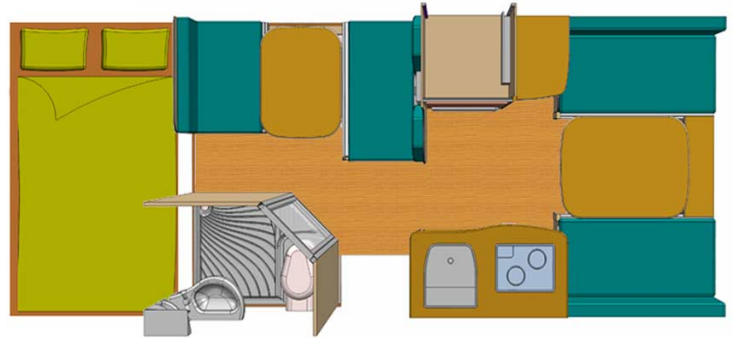

Motorhome Antelope 6 South Africa

Modèle standard

Description

updated 11/2024

Layout and fotos are examples. The layout of the rental vehicle may differ.

The Antelope 6 is a high-end family 6 berth motorhome that comfortably sleeps six adventurers, featuring air conditioning in both the driver's cabin and rear living area. It boasts a smooth 8-speed automatic gearbox, ensuring a quality travel experience.

[VIDEO 1 - Image tour of the vehicle](#)

[VIDEO 2 - Cabin layout](#)