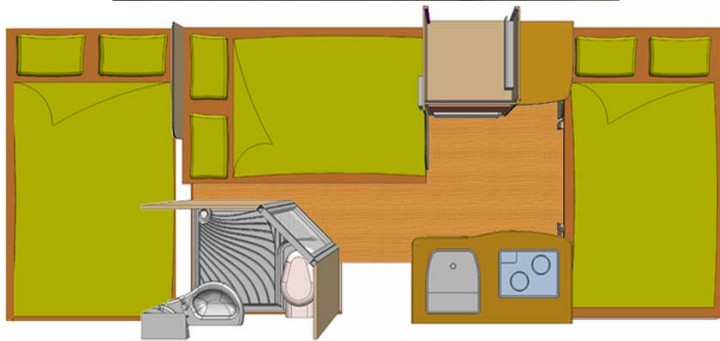

Motorhome Antelope 6 South Africa

Modèle standard

Description

updated 11/2024

Layout and fotos are examples. The layout of the rental vehicle may differ.

The Antelope 6 is a high-end family 6 berth motorhome that comfortably sleeps six adventurers, featuring air conditioning in both the driver's cabin and rear living area. It boasts a smooth 8-speed automatic gearbox, ensuring a quality travel experience.

[VIDEO 1 - Image tour of the vehicle](#)

[VIDEO 2 - Cabin layout](#)