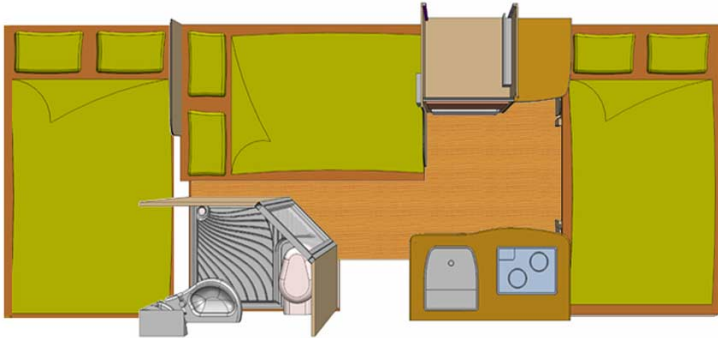

Motorhome Antelope 6 South Africa

Modèle standard

Description

updated 11/2024

Layout and fotos are examples. The layout of the rental vehicle may differ.

The Antelope 6 is a high-end family 6 berth motorhome that comfortably sleeps six adventurers, featuring air conditioning in both the driver's cabin and rear living area. It boasts a smooth 8-speed automatic gearbox, ensuring a quality travel experience.

[VIDEO 1 - Image tour of the vehicle](#)

[VIDEO 2 - Cabin layout](#)