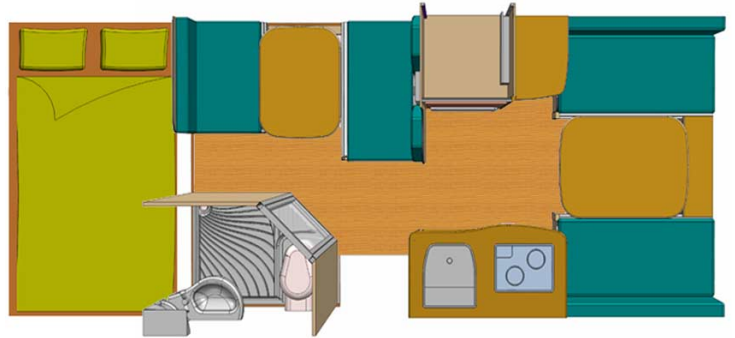

Motorhome Antelope 6 South Africa

Modèle standard

Description

updated 11/2024

Layout and fotos are examples. The layout of the rental vehicle may differ.

The Antelope 6 is a high-end family 6 berth motorhome that comfortably sleeps six adventurers, featuring air conditioning in both the driver's cabin and rear living area. It boasts a smooth 8-speed automatic gearbox, ensuring a quality travel experience.

[VIDEO 1 - Image tour of the vehicle](#)

[VIDEO 2 - Cabin layout](#)