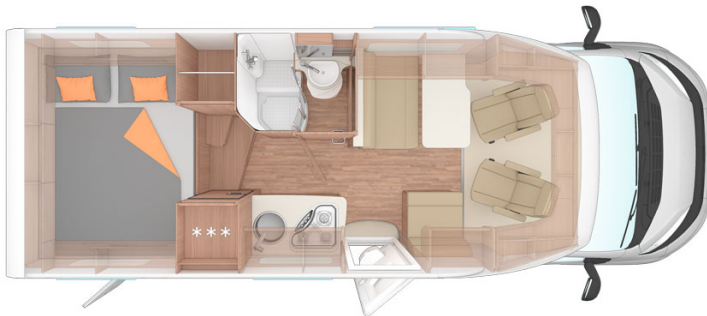

Profile Magic Aero Plus Scotland

Modèle standard

Description	Ideal for 2, this motorhome is perfectly equipped to offer you real comfort. From its oven to its TV, it's like a little apartment on wheels. All dimensions and features may change.
Characteristics	Magic Aero Plus Sleeps : 2 (4 seatbelts) Diesel 2.3L engine, 130 bhp Fiat Ducato 120 MultiJet chassis Manual 6 gear transmission Power steering Cruise control Airbags Backup camera GPS Internal walk through Bicycle rack
Fuel	Diesel Average consumption: 9.5L/100km