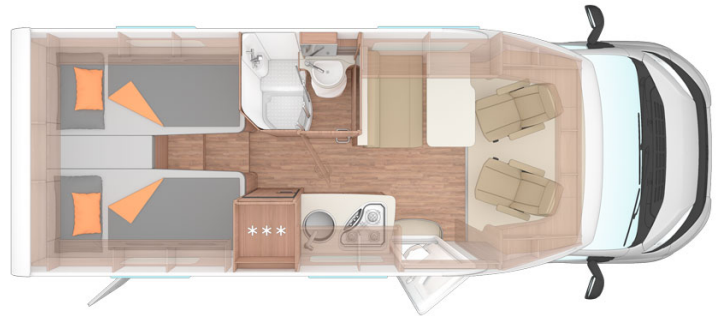

Profile Magic Aero Plus Scotland

Modèle standard

| | |
|-----------------|--|
| Description | <p>Ideal for 2, this motorhome is perfectly equipped to offer you real comfort. From its oven to its TV, it's like a little apartment on wheels.</p> <p>All dimensions and features may change.</p> |
| Characteristics | <p>Magic Aero Plus Sleeps : 2 (4 seatbelts) Diesel 2.3L engine, 130 bhp Fiat Ducato 120 MultiJet chassis Manual 6 gear transmission Power steering Cruise control Airbags Backup camera GPS Internal walk through Bicycle rack</p> |
| Fuel | <p>Diesel Average consumption: 9.5L/100km</p> |