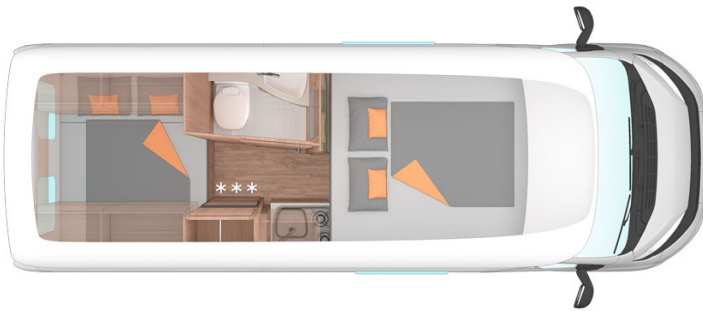

Profile Magic Vista Scotland

Modèle standard

Description	<p>Very compact and well equipped, this motorhome for 4 people has 2 double beds, a kitchen and a bathroom, all with a modern design.</p> <p>All dimensions and features may change.</p>
Characteristics	<p>Magic Vista Sleeps : 4 (4 seatbelts) Diesel 2.3L engine, 130 bhp Fiat Ducato 120 MultiJet chassis Manual 6 gear transmission Power steering Cruise control Airbags Backup camera GPS Internal walk through Bicycle rack</p>
Fuel	<p>Diesel Average consumption: 9.5L/100km</p>

Dimensions	Length: 5.99 m (19'8") Width: 2.05 m (6'9") Height: 3.20 m (10'6") Interior height: min. 2.18 m (7'2")
Passengers	4 sleeps and 4 seatbelts
Reserve	Fuel tank: 85L (22.5 US gal) Fresh water tank: 105L (27.7 US gal) Grey water tank: 90L (23.8 US gal) Waste water tank: 17L (4.5 US gal) Gas canister
Beds	Cabover bed: 176 x 130 cm (69" x 51") Rear bed: 194 x 140 cm (69" x 55")
Kitchen	Sink (hot and cold water) Cooker 2 stoves Fridge 80L + freezer compartment Dishes and cutlery Kettle
Shower/Toilet	Shower Toilet Hot and cold water
Heating/Air Conditioning	Heating and air conditioning like in a car Heating while parked by gas
Energy	Gas. Enables the functioning of the fridge and the water heater when the vehicle is not running or plugged in to an external power outlet (hook up). Electrical Connection 230V (Hook-up) Auxiliary Battery. Batteries will last around 12 hours depending on use, and are recharged when driving the vehicle, or hooked up the 230V connection. 12V outlet: Remember to bring your adaptors for charging your personal electronics such as cameras and phones.
Audio & Connexions	Radio AM/FM Bluetooth connexion USB plug-in
Complementary Equipment	Anchor point for 2 baby/booster seats Bicycle rack Dishes and cutlery Kettle Campsite map
Optional Equipment	Baby/Booster seats Bedding and towels Camping table and chairs Portable toilet Toilet chemicals Snow chains