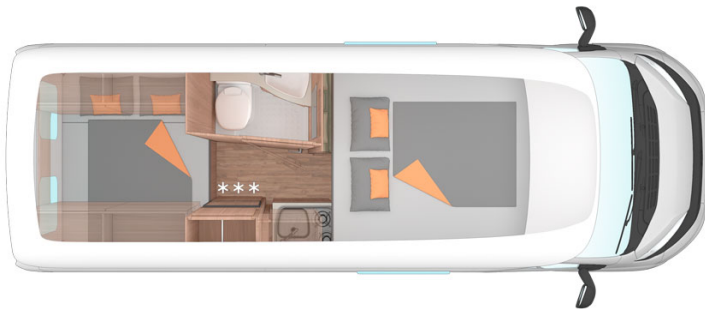

Profile Magic Vista Scotland

Modèle standard

Description	<p>Very compact and well equipped, this motorhome for 4 people has 2 double beds, a kitchen and a bathroom, all with a modern design.</p> <p>All dimensions and features may change.</p>
Characteristics	<p>Magic Vista Sleeps : 4 (4 seatbelts) Diesel 2.3L engine, 130 bhp Fiat Ducato 120 MultiJet chassis Manual 6 gear transmission Power steering Cruise control Airbags Backup camera GPS Internal walk through Bicycle rack</p>
Fuel	<p>Diesel Average consumption: 9.5L/100km</p>

Dimensions	Length: 5.99 m (19'8") Width: 2.05 m (6'9") Height: 3.20 m (10'6") Interior height: min. 2.18 m (7'2")
Passengers	4 sleeps and 4 seatbelts
Reserve	Fuel tank: 85L (22.5 US gal) Fresh water tank: 105L (27.7 US gal) Grey water tank: 90L (23.8 US gal) Waste water tank: 17L (4.5 US gal) Gas canister
Beds	Cabover bed: 176 x 130 cm (69" x 51") Rear bed: 194 x 140 cm (69" x 55")
Kitchen	Sink (hot and cold water) Cooker 2 stoves Fridge 80L + freezer compartment Dishes and cutlery Kettle
Shower/Toilet	Shower Toilet Hot and cold water
Heating/Air Conditioning	Heating and air conditioning like in a car Heating while parked by gas
Energy	Gas. Enables the functioning of the fridge and the water heater when the vehicle is not running or plugged in to an external power outlet (hook up). Electrical Connection 230V (Hook-up) Auxiliary Battery. Batteries will last around 12 hours depending on use, and are recharged when driving the vehicle, or hooked up the 230V connection. 12V outlet: Remember to bring your adaptors for charging your personal electronics such as cameras and phones.
Audio & Connexions	Radio AM/FM Bluetooth connexion USB plug-in
Complementary Equipment	Anchor point for 2 baby/booster seats Bicycle rack Dishes and cutlery Kettle Campsite map
Optional Equipment	Baby/Booster seats Bedding and towels Camping table and chairs Portable toilet Toilet chemicals Snow chains