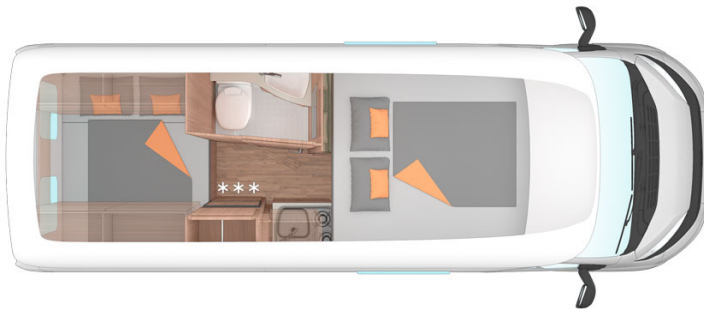

# Profile Magic Vista Scotland

Modèle standard

Description	<p>Very compact and well equipped, this motorhome for 4 people has 2 double beds, a kitchen and a bathroom, all with a modern design.</p> <p>All dimensions and features may change.</p>
Characteristics	<p><b>Magic Vista</b>          Sleeps : 4 (4 seatbelts)          Diesel 2.3L engine, 130 bhp          Fiat Ducato 120 MultiJet chassis          Manual 6 gear transmission          Power steering          Cruise control          Airbags          Backup camera          GPS          Internal walk through          Bicycle rack</p>
Fuel	<p>Diesel          Average consumption: 9.5L/100km</p>