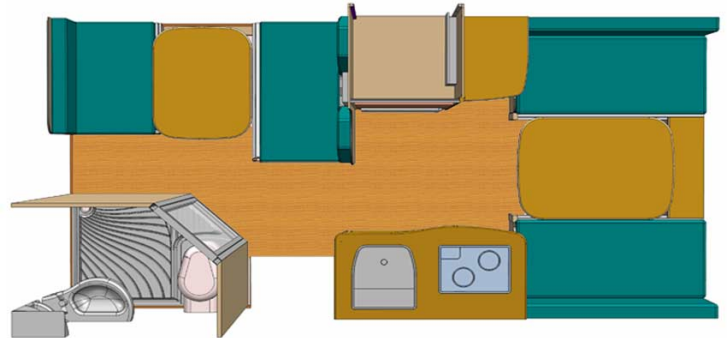

Motorhome Antelope 4 South Africa

Modèle standard

Description

updated 11/2024

Layout and fotos are examples. The layout of the rental vehicle may differ.

The Antelope 4 is a luxurious 4 berth motorhome that comfortably accommodates four people, featuring air conditioning in both the driver's cabin and rear living area. It boasts a smooth 8-speed automatic gearbox, ensuring a quality travel experience.

[VIDEO 1 - Image tour of the vehicle](#)

[VIDEO 2 - Cabin layout](#)