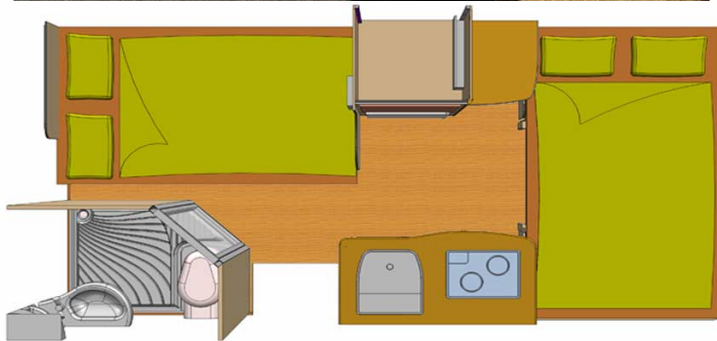

Motorhome Antelope 4 South Africa

Modèle standard

Description

updated 11/2024

Layout and fotos are examples. The layout of the rental vehicle may differ.

The Antelope 4 is a luxurious 4 berth motorhome that comfortably accommodates four people, featuring air conditioning in both the driver's cabin and rear living area. It boasts a smooth 8-speed automatic gearbox, ensuring a quality travel experience.

[VIDEO 1 - Image tour of the vehicle](#)

[VIDEO 2 - Cabin layout](#)