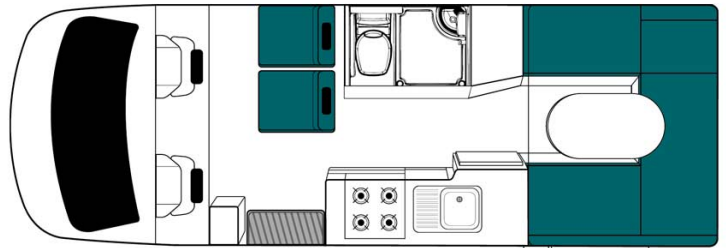

Motorhome Maori Cascade New Zealand

Modèle deluxe

<p>Description</p>	<p>The Maori Cascade, certified "Self-Contained", is perfect for a family of four, or two couples travelling together. The Cascade comes complete with kitchen and bathroom facilities, and an innovative bed design. Two comfortable double beds are both located at the rear of the vehicle.</p> <p>Several models may be proposed for the Maori Cascade, so the dimensions and arrangements may vary.</p>
<p>Characteristics</p>	<p>Maori Cascade Sleeps: 4 (4 seatbelts) Vehicle certified "Self Contained" Vehicle Mercedes or Volkswagen Engine: 2.2 L Turbo diesel Automatic transmission Internal walk through access Rear vision camera Awning Model guaranteed maximum 2.5 years old</p>
<p>Fuel</p>	<p>Diesel</p>