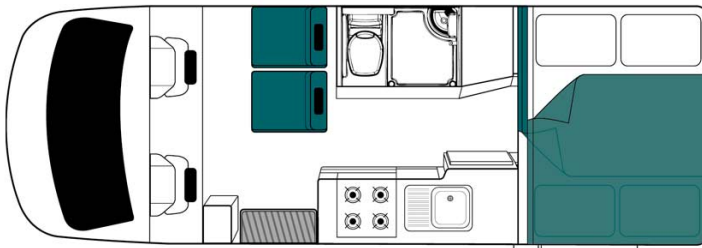

Motorhome Maori Cascade New Zealand

Modèle deluxe

<p>Description</p>	<p>The Maori Cascade, certified "Self-Contained", is perfect for a family of four, or two couples travelling together. The Cascade comes complete with kitchen and bathroom facilities, and an innovative bed design. Two comfortable double beds are both located at the rear of the vehicle.</p> <p>Several models may be proposed for the Maori Cascade, so the dimensions and arrangements may vary.</p>
<p>Characteristics</p>	<p>Maori Cascade Sleeps: 4 (4 seatbelts) Vehicle certified "Self Contained" Vehicle Mercedes or Volkswagen Engine: 2.2 L Turbo diesel Automatic transmission Internal walk through access Rear vision camera Awning Model guaranteed maximum 2.5 years old</p>
<p>Fuel</p>	<p>Diesel</p>