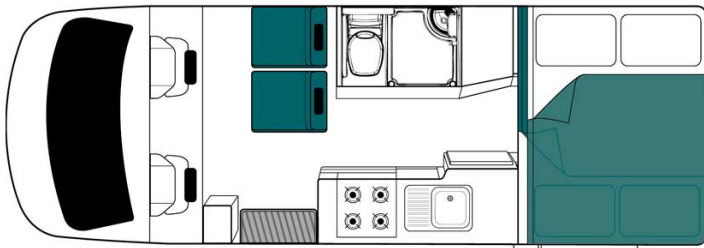

Motorhome Maori Cascade New Zealand

Modèle deluxe

<p>Description</p>	<p>The Maori Cascade, certified "Self-Contained", is perfect for a family of four, or two couples travelling together. The Cascade comes complete with kitchen and bathroom facilities, and an innovative bed design. Two comfortable double beds are both located at the rear of the vehicle.</p> <p>Several models may be proposed for the Maori Cascade, so the dimensions and arrangements may vary.</p>
<p>Characteristics</p>	<p>Maori Cascade Sleeps: 4 (4 seatbelts) Vehicle certified "Self Contained" Vehicle Mercedes or Volkswagen Engine: 2.2 L Turbo diesel Automatic transmission Internal walk through access Rear vision camera Awning Model guaranteed maximum 2.5 years old</p>
<p>Fuel</p>	<p>Diesel</p>