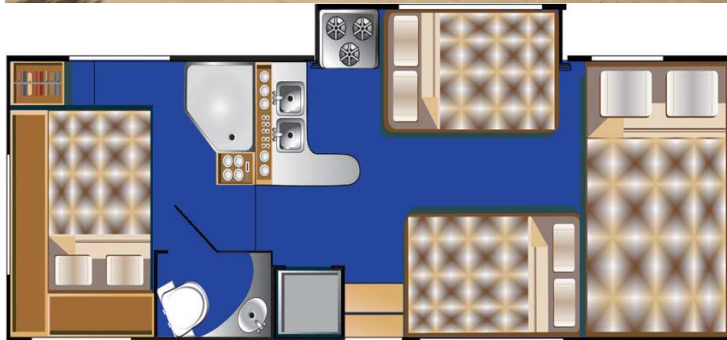

Motorhome Kings C27-30 Super Deal United States

Modèle deluxe

Description	Promotion - A motorhome, which is able to accommodate up to 7. The interior with a high maintenance equipment and ample living space allows easy socialization indoors.
Characteristics	<p>Kings C27-30 Promotion Seatbelts: up to 7 people, recommend 4 adults and 2 enfants Models 2018 Engine: unleaded petrol V8/V10 Ford chassis Automatic transmission Power steering ABS power brakes Speed regulator Central locking in the driver's cabin Slide-out (extension)</p>
Fuel	Unleaded petrol Approx: 25-32L/100km