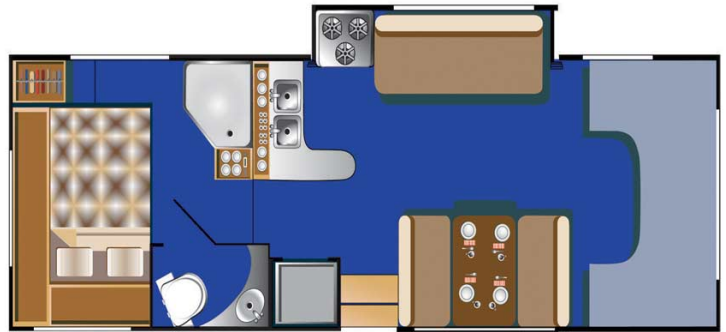

Motorhome Kings C27-30 Super Deal United States

Modèle deluxe

Description	Promotion - A motorhome, which is able to accommodate up to 7. The interior with a high maintenance equipment and ample living space allows easy socialization indoors.
Characteristics	<p>Kings C27-30 Promotion Seatbelts: up to 7 people, recommend 4 adults and 2 enfants Models 2018 Engine: unleaded petrol V8/V10 Ford chassis Automatic transmission Power steering ABS power brakes Speed regulator Central locking in the driver's cabin Slide-out (extension)</p>
Fuel	Unleaded petrol Approx: 25-32L/100km