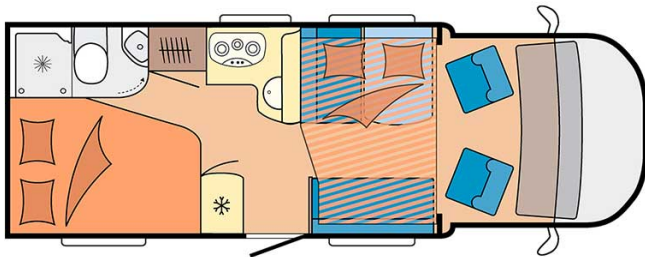

Profile Drakkar Luxury Norway

Modèle deluxe

<p>Description</p>	<p>updated 12/2023</p> <p>If comfortable is not enough, why not go for luxury? This quality vehicle can accommodate 4 people and offers great comfort.</p> <p>Layout and fotos are examples. The layout of the rental vehicle may differ.</p> <p>VIDEO - Motorhome orientation.</p>
<p>Characteristics</p>	<p>Drakkar Luxury Sleeps : 4 Turbo Diesel Engine Fiat/Citroen chassis Manual or automatic transmission Airbags Navigation system</p> <p>? Virtual visit of the Drakkar Luxury model here.</p>

Fuel	Diesel Average consumption: 10-12 L/100km
Dimensions	Length: 5.90 to 7.60 m Width: 2.30 to 2.40 m Height: 2.50 to 3.20 m
Passengers	4 sleeps
Reserve	Fuel tank: 90L (23.8 US gal) Fresh water tank: 100L (26.4 US gal) Waste water tank: 96L (25.4 US gal)
Beds	Middle double bed: 200 x 115 - 135 cm Rear double bed: 200-190 x 160-140 cm or rear single beds: 2 x 90x200 cm
Kitchen	Sink (hot and cold water) Cooker 3 stoves Fridge 80L Dishes and cutlery
Shower/Toilet	Shower Toilet Hot and cold water
Heating/Air Conditioning	Heating and air conditioning like in a car Heating and air conditioning while parked
Energy	Gas. Allows for use of the refrigerator, water heater, and heater, while not connected to an electrical hook-up. Electrical Connection 230V (Hook-up) Auxiliary Battery. Batteries will last around 12 hours depending on use, and are recharged when driving the vehicle, or hooked up the 230V connection. 12V outlet. Remember to bring your adaptors for charging your personal electronics such as cameras and phones.
Audio & Connexions	Radio AM/FM with Bluetooth Flat screen TV
Complementary Equipment	Leveling blocks Fly screens Sun curtains Tire repair kit Fire extinguisher First aid kit Ceinture de sécurité à trois points Electric cable Adapter Storage compartment: 90 x 25 / 75 x 29 (cm)