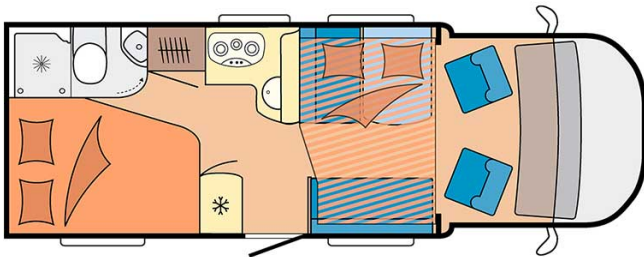

Profile Drakkar Luxury Norway

Modèle deluxe

<p>Description</p>	<p>updated 12/2023</p> <p>If comfortable is not enough, why not go for luxury? This quality vehicle can accommodate 4 people and offers great comfort.</p> <p>Layout and fotos are examples. The layout of the rental vehicle may differ.</p> <p>VIDEO - Motorhome orientation.</p>
<p>Characteristics</p>	<p>Drakkar Luxury Sleeps : 4 Turbo Diesel Engine Fiat/Citroen chassis Manual or automatic transmission Airbags Navigation system</p> <p>? Virtual visit of the Drakkar Luxury model here.</p>

Fuel	Diesel Average consumption: 10-12 L/100km
Dimensions	Length: 5.90 to 7.60 m Width: 2.30 to 2.40 m Height: 2.50 to 3.20 m
Passengers	4 sleeps
Reserve	Fuel tank: 90L (23.8 US gal) Fresh water tank: 100L (26.4 US gal) Waste water tank: 96L (25.4 US gal)
Beds	Middle double bed: 200 x 115 - 135 cm Rear double bed: 200-190 x 160-140 cm or rear single beds: 2 x 90x200 cm
Kitchen	Sink (hot and cold water) Cooker 3 stoves Fridge 80L Dishes and cutlery
Shower/Toilet	Shower Toilet Hot and cold water
Heating/Air Conditioning	Heating and air conditioning like in a car Heating and air conditioning while parked
Energy	Gas. Allows for use of the refrigerator, water heater, and heater, while not connected to an electrical hook-up. Electrical Connection 230V (Hook-up) Auxiliary Battery. Batteries will last around 12 hours depending on use, and are recharged when driving the vehicle, or hooked up the 230V connection. 12V outlet. Remember to bring your adaptors for charging your personal electronics such as cameras and phones.
Audio & Connexions	Radio AM/FM with Bluetooth Flat screen TV
Complementary Equipment	Leveling blocks Fly screens Sun curtains Tire repair kit Fire extinguisher First aid kit Ceinture de sécurité à trois points Electric cable Adapter Storage compartment: 90 x 25 / 75 x 29 (cm)