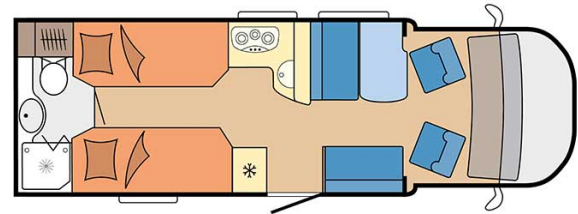

Profile Drakkar Luxury Norway

Modèle deluxe

<p>Description</p>	<p>updated 12/2023</p> <p>If comfortable is not enough, why not go for luxury? This quality vehicle can accommodate 4 people and offers great comfort.</p> <p>Layout and fotos are examples. The layout of the rental vehicle may differ.</p> <p>VIDEO - Motorhome orientation.</p>
<p>Characteristics</p>	<p>Drakkar Luxury Sleeps : 4 Turbo Diesel Engine Fiat/Citroen chassis Manual or automatic transmission Airbags Navigation system</p> <p>? Virtual visit of the Drakkar Luxury model here.</p>

Fuel	Diesel Average consumption: 10-12 L/100km
Dimensions	Length: 5.90 to 7.60 m Width: 2.30 to 2.40 m Height: 2.50 to 3.20 m
Passengers	4 sleeps
Reserve	Fuel tank: 90L (23.8 US gal) Fresh water tank: 100L (26.4 US gal) Waste water tank: 96L (25.4 US gal)
Beds	Middle double bed: 200 x 115 - 135 cm Rear double bed: 200-190 x 160-140 cm or rear single beds: 2 x 90x200 cm
Kitchen	Sink (hot and cold water) Cooker 3 stoves Fridge 80L Dishes and cutlery
Shower/Toilet	Shower Toilet Hot and cold water
Heating/Air Conditioning	Heating and air conditioning like in a car Heating and air conditioning while parked
Energy	Gas. Allows for use of the refrigerator, water heater, and heater, while not connected to an electrical hook-up. Electrical Connection 230V (Hook-up) Auxiliary Battery. Batteries will last around 12 hours depending on use, and are recharged when driving the vehicle, or hooked up the 230V connection. 12V outlet. Remember to bring your adaptors for charging your personal electronics such as cameras and phones.
Audio & Connexions	Radio AM/FM with Bluetooth Flat screen TV
Complementary Equipment	Leveling blocks Fly screens Sun curtains Tire repair kit Fire extinguisher First aid kit Ceinture de sécurité à trois points Electric cable Adapter Storage compartment: 90 x 25 / 75 x 29 (cm)