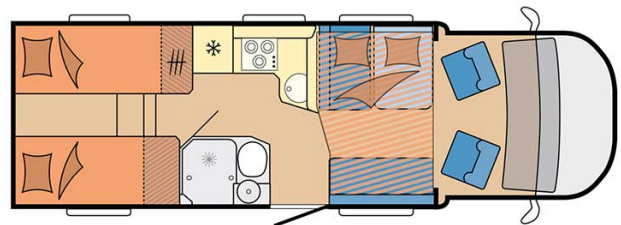

Profile Drakkar Luxury Norway

Modèle deluxe

<p>Description</p>	<p>updated 12/2023</p> <p>If comfortable is not enough, why not go for luxury? This quality vehicle can accommodate 4 people and offers great comfort.</p> <p>Layout and fotos are examples. The layout of the rental vehicle may differ.</p> <p>VIDEO - Motorhome orientation.</p>
<p>Characteristics</p>	<p>Drakkar Luxury Sleeps : 4 Turbo Diesel Engine Fiat/Citroen chassis Manual or automatic transmission Airbags Navigation system</p> <p>? Virtual visit of the Drakkar Luxury model here.</p>

Fuel	Diesel Average consumption: 10-12 L/100km
Dimensions	Length: 5.90 to 7.60 m Width: 2.30 to 2.40 m Height: 2.50 to 3.20 m
Passengers	4 sleeps
Reserve	Fuel tank: 90L (23.8 US gal) Fresh water tank: 100L (26.4 US gal) Waste water tank: 96L (25.4 US gal)
Beds	Middle double bed: 200 x 115 - 135 cm Rear double bed: 200-190 x 160-140 cm or rear single beds: 2 x 90x200 cm
Kitchen	Sink (hot and cold water) Cooker 3 stoves Fridge 80L Dishes and cutlery
Shower/Toilet	Shower Toilet Hot and cold water
Heating/Air Conditioning	Heating and air conditioning like in a car Heating and air conditioning while parked
Energy	Gas. Allows for use of the refrigerator, water heater, and heater, while not connected to an electrical hook-up. Electrical Connection 230V (Hook-up) Auxiliary Battery. Batteries will last around 12 hours depending on use, and are recharged when driving the vehicle, or hooked up the 230V connection. 12V outlet. Remember to bring your adaptors for charging your personal electronics such as cameras and phones.
Audio & Connexions	Radio AM/FM with Bluetooth Flat screen TV
Complementary Equipment	Leveling blocks Fly screens Sun curtains Tire repair kit Fire extinguisher First aid kit Ceinture de sécurité à trois points Electric cable Adapter Storage compartment: 90 x 25 / 75 x 29 (cm)