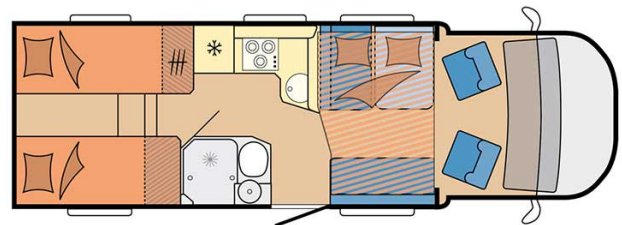

Profile Drakkar Luxury Norway

Modèle deluxe

<p>Description</p>	<p>updated 12/2023</p> <p>If comfortable is not enough, why not go for luxury? This quality vehicle can accommodate 4 people and offers great comfort.</p> <p>Layout and fotos are examples. The layout of the rental vehicle may differ.</p> <p>VIDEO - Motorhome orientation.</p>
<p>Characteristics</p>	<p>Drakkar Luxury Sleeps : 4 Turbo Diesel Engine Fiat/Citroen chassis Manual or automatic transmission Airbags Navigation system</p> <p>? Virtual visit of the Drakkar Luxury model here.</p>

Fuel	Diesel Average consumption: 10-12 L/100km
Dimensions	Length: 5.90 to 7.60 m Width: 2.30 to 2.40 m Height: 2.50 to 3.20 m
Passengers	4 sleeps
Reserve	Fuel tank: 90L (23.8 US gal) Fresh water tank: 100L (26.4 US gal) Waste water tank: 96L (25.4 US gal)
Beds	Middle double bed: 200 x 115 - 135 cm Rear double bed: 200-190 x 160-140 cm or rear single beds: 2 x 90x200 cm
Kitchen	Sink (hot and cold water) Cooker 3 stoves Fridge 80L Dishes and cutlery
Shower/Toilet	Shower Toilet Hot and cold water
Heating/Air Conditioning	Heating and air conditioning like in a car Heating and air conditioning while parked
Energy	Gas. Allows for use of the refrigerator, water heater, and heater, while not connected to an electrical hook-up. Electrical Connection 230V (Hook-up) Auxiliary Battery. Batteries will last around 12 hours depending on use, and are recharged when driving the vehicle, or hooked up the 230V connection. 12V outlet. Remember to bring your adaptors for charging your personal electronics such as cameras and phones.
Audio & Connexions	Radio AM/FM with Bluetooth Flat screen TV
Complementary Equipment	Leveling blocks Fly screens Sun curtains Tire repair kit Fire extinguisher First aid kit Ceinture de sécurité à trois points Electric cable Adapter Storage compartment: 90 x 25 / 75 x 29 (cm)