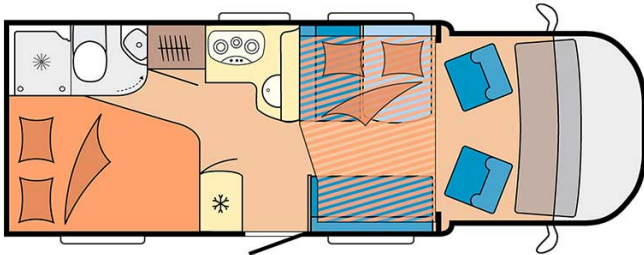

Profile Drakkar Luxury Norway

Modèle deluxe

<p>Description</p>	<p>updated 12/2023</p> <p>If comfortable is not enough, why not go for luxury? This quality vehicle can accommodate 4 people and offers great comfort.</p> <p>Layout and fotos are examples. The layout of the rental vehicle may differ.</p> <p>VIDEO - Motorhome orientation.</p>
<p>Characteristics</p>	<p>Drakkar Luxury Sleeps : 4 Turbo Diesel Engine Fiat/Citroen chassis Manual or automatic transmission Airbags Navigation system</p> <p>? Virtual visit of the Drakkar Luxury model here.</p>

Fuel	Diesel Average consumption: 10-12 L/100km
Dimensions	Length: 5.90 to 7.60 m Width: 2.30 to 2.40 m Height: 2.50 to 3.20 m
Passengers	4 sleeps
Reserve	Fuel tank: 90L (23.8 US gal) Fresh water tank: 100L (26.4 US gal) Waste water tank: 96L (25.4 US gal)
Beds	Middle double bed: 200 x 115 - 135 cm Rear double bed: 200-190 x 160-140 cm or rear single beds: 2 x 90x200 cm
Kitchen	Sink (hot and cold water) Cooker 3 stoves Fridge 80L Dishes and cutlery
Shower/Toilet	Shower Toilet Hot and cold water
Heating/Air Conditioning	Heating and air conditioning like in a car Heating and air conditioning while parked
Energy	Gas. Allows for use of the refrigerator, water heater, and heater, while not connected to an electrical hook-up. Electrical Connection 230V (Hook-up) Auxiliary Battery. Batteries will last around 12 hours depending on use, and are recharged when driving the vehicle, or hooked up the 230V connection. 12V outlet. Remember to bring your adaptors for charging your personal electronics such as cameras and phones.
Audio & Connexions	Radio AM/FM with Bluetooth Flat screen TV
Complementary Equipment	Leveling blocks Fly screens Sun curtains Tire repair kit Fire extinguisher First aid kit Ceinture de sécurité à trois points Electric cable Adapter Storage compartment: 90 x 25 / 75 x 29 (cm)