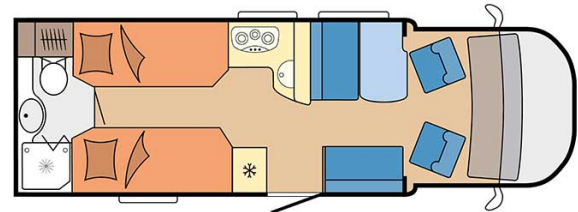

Profile Drakkar Luxury Norway

Modèle deluxe

<p>Description</p>	<p>updated 12/2023</p> <p>If comfortable is not enough, why not go for luxury? This quality vehicle can accommodate 4 people and offers great comfort.</p> <p>Layout and fotos are examples. The layout of the rental vehicle may differ.</p> <p>VIDEO - Motorhome orientation.</p>
<p>Characteristics</p>	<p>Drakkar Luxury Sleeps : 4 Turbo Diesel Engine Fiat/Citroen chassis Manual or automatic transmission Airbags Navigation system</p> <p>? Virtual visit of the Drakkar Luxury model here.</p>

Fuel	Diesel Average consumption: 10-12 L/100km
Dimensions	Length: 5.90 to 7.60 m Width: 2.30 to 2.40 m Height: 2.50 to 3.20 m
Passengers	4 sleeps
Reserve	Fuel tank: 90L (23.8 US gal) Fresh water tank: 100L (26.4 US gal) Waste water tank: 96L (25.4 US gal)
Beds	Middle double bed: 200 x 115 - 135 cm Rear double bed: 200-190 x 160-140 cm or rear single beds: 2 x 90x200 cm
Kitchen	Sink (hot and cold water) Cooker 3 stoves Fridge 80L Dishes and cutlery
Shower/Toilet	Shower Toilet Hot and cold water
Heating/Air Conditioning	Heating and air conditioning like in a car Heating and air conditioning while parked
Energy	Gas. Allows for use of the refrigerator, water heater, and heater, while not connected to an electrical hook-up. Electrical Connection 230V (Hook-up) Auxiliary Battery. Batteries will last around 12 hours depending on use, and are recharged when driving the vehicle, or hooked up the 230V connection. 12V outlet. Remember to bring your adaptors for charging your personal electronics such as cameras and phones.
Audio & Connexions	Radio AM/FM with Bluetooth Flat screen TV
Complementary Equipment	Leveling blocks Fly screens Sun curtains Tire repair kit Fire extinguisher First aid kit Ceinture de sécurité à trois points Electric cable Adapter Storage compartment: 90 x 25 / 75 x 29 (cm)