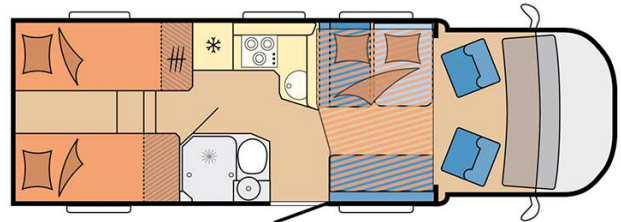

Profile Drakkar Luxury Norway

Modèle deluxe

<p>Description</p>	<p>updated 12/2023</p> <p>If comfortable is not enough, why not go for luxury? This quality vehicle can accommodate 4 people and offers great comfort.</p> <p>Layout and fotos are examples. The layout of the rental vehicle may differ.</p> <p>VIDEO - Motorhome orientation.</p>
<p>Characteristics</p>	<p>Drakkar Luxury Sleeps : 4 Turbo Diesel Engine Fiat/Citroen chassis Manual or automatic transmission Airbags Navigation system</p> <p>? Virtual visit of the Drakkar Luxury model here.</p>

Fuel	Diesel Average consumption: 10-12 L/100km
Dimensions	Length: 5.90 to 7.60 m Width: 2.30 to 2.40 m Height: 2.50 to 3.20 m
Passengers	4 sleeps
Reserve	Fuel tank: 90L (23.8 US gal) Fresh water tank: 100L (26.4 US gal) Waste water tank: 96L (25.4 US gal)
Beds	Middle double bed: 200 x 115 - 135 cm Rear double bed: 200-190 x 160-140 cm or rear single beds: 2 x 90x200 cm
Kitchen	Sink (hot and cold water) Cooker 3 stoves Fridge 80L Dishes and cutlery
Shower/Toilet	Shower Toilet Hot and cold water
Heating/Air Conditioning	Heating and air conditioning like in a car Heating and air conditioning while parked
Energy	Gas. Allows for use of the refrigerator, water heater, and heater, while not connected to an electrical hook-up. Electrical Connection 230V (Hook-up) Auxiliary Battery. Batteries will last around 12 hours depending on use, and are recharged when driving the vehicle, or hooked up the 230V connection. 12V outlet. Remember to bring your adaptors for charging your personal electronics such as cameras and phones.
Audio & Connexions	Radio AM/FM with Bluetooth Flat screen TV
Complementary Equipment	Leveling blocks Fly screens Sun curtains Tire repair kit Fire extinguisher First aid kit Ceinture de sécurité à trois points Electric cable Adapter Storage compartment: 90 x 25 / 75 x 29 (cm)