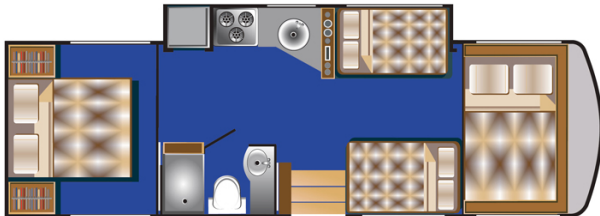

Luxury Kings A 30-32 Luxe United States

Modèle deluxe

Description	A grand vessel of the road welcomes you with the best appliances and equipment, and a large separate bedroom in the rear. 1 max. year old model equipped with TV/DVD player, electric awning, and a space making slide-out.
Characteristics	<p>Kings A 30-32 Luxe Sleeps : up to 6 1 max. year old model Engine V8/V10 Automatic transmission Cruise control Slide-out (extension) Backup camera ? Virtual visit of the Kings A30-32 Luxe 2023-2024 model here.</p>
Fuel	Average consumption: 30-45 L/100 km (5-8 mileage/mpg)
Dimensions	Length: 9.10 to 9.80 m (30' to 32') Width (without mirror): 2.65 m (8'8") Height: 3.95 m (13') Interior height: 2.13 m (7')
Passengers	6 sleeps and 6 seatbelts