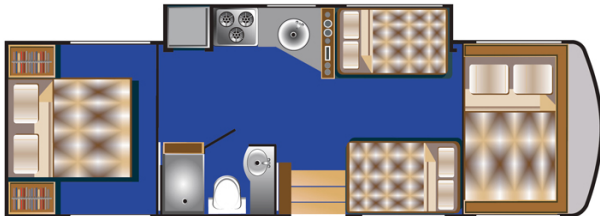

Luxury Kings A 30-32 Luxe United States

Modèle deluxe

Description	A grand vessel of the road welcomes you with the best appliances and equipment, and a large separate bedroom in the rear. 1 max. year old model equipped with TV/DVD player, electric awning, and a space making slide-out.
Characteristics	Kings A 30-32 Luxe Sleeps : up to 6 1 max. year old model Engine V8/V10 Automatic transmission Cruise control Slide-out (extension) Backup camera ? Virtual visit of the Kings A30-32 Luxe 2023-2024 model here.
Fuel	Average consumption: 30-45 L/100 km (5-8 mileage/mpg)
Dimensions	Length: 9.10 to 9.80 m (30' to 32') Width (without mirror): 2.65 m (8'8") Height: 3.95 m (13') Interior height: 2.13 m (7')
Passengers	6 sleeps and 6 seatbelts