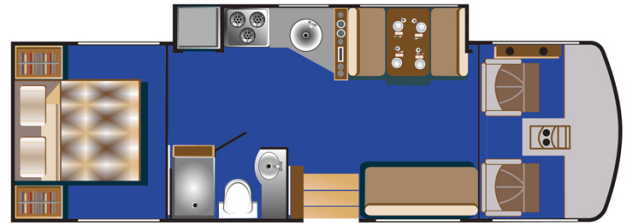

Luxury Kings A 30-32 Luxe United States

Modèle deluxe

Description	A grand vessel of the road welcomes you with the best appliances and equipment, and a large separate bedroom in the rear. 1 max. year old model equipped with TV/DVD player, electric awning, and a space making slide-out.
Characteristics	Kings A 30-32 Luxe Sleeps : up to 6 1 max. year old model Engine V8/V10 Automatic transmission Cruise control Slide-out (extension) Backup camera ? Virtual visit of the Kings A30-32 Luxe 2023-2024 model here.
Fuel	Average consumption: 30-45 L/100 km (5-8 mileage/mpg)
Dimensions	Length: 9.10 to 9.80 m (30' to 32') Width (without mirror): 2.65 m (8'8") Height: 3.95 m (13') Interior height: 2.13 m (7')
Passengers	6 sleeps and 6 seatbelts