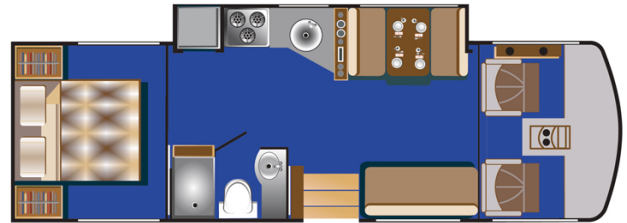

# Luxury Kings A 30-32 Luxe United States

Modèle deluxe

Description	A grand vessel of the road welcomes you with the best appliances and equipment, and a large separate bedroom in the rear. <b>1 max. year old</b> model equipped with TV/DVD player, electric awning, and a space making slide-out.
Characteristics	<b>Kings A 30-32 Luxe</b> Sleeps : up to 6 1 max. year old model Engine V8/V10 Automatic transmission Cruise control Slide-out (extension) Backup camera <a href="#">? Virtual visit of the Kings A30-32 Luxe 2023-2024 model here.</a>
Fuel	Average consumption: 30-45 L/100 km (5-8 mileage/mpg)
Dimensions	Length: 9.10 to 9.80 m (30' to 32') Width (without mirror): 2.65 m (8'8") Height: 3.95 m (13') Interior height: 2.13 m (7')
Passengers	6 sleeps and 6 seatbelts