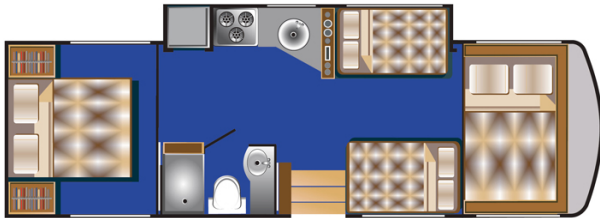

# Luxury Kings A 30-32 Luxe United States

Modèle deluxe

Description	A grand vessel of the road welcomes you with the best appliances and equipment, and a large separate bedroom in the rear. <b>1 max. year old</b> model equipped with TV/DVD player, electric awning, and a space making slide-out.
Characteristics	<b>Kings A 30-32 Luxe</b> Sleeps : up to 6 1 max. year old model Engine V8/V10 Automatic transmission Cruise control Slide-out (extension) Backup camera <a href="#">? Virtual visit of the Kings A30-32 Luxe 2023-2024 model here.</a>
Fuel	Average consumption: 30-45 L/100 km (5-8 mileage/mpg)
Dimensions	Length: 9.10 to 9.80 m (30' to 32') Width (without mirror): 2.65 m (8'8") Height: 3.95 m (13') Interior height: 2.13 m (7')
Passengers	6 sleeps and 6 seatbelts