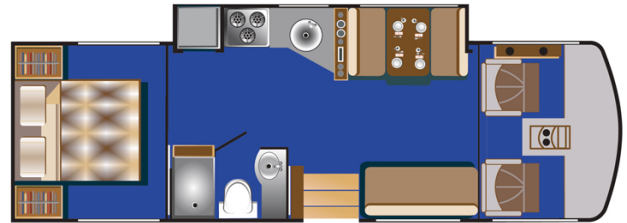

Luxury Kings A 30-32 Luxe United States

Modèle deluxe

Description	A grand vessel of the road welcomes you with the best appliances and equipment, and a large separate bedroom in the rear. 1 max. year old model equipped with TV/DVD player, electric awning, and a space making slide-out.
Characteristics	<p>Kings A 30-32 Luxe Sleeps : up to 6 1 max. year old model Engine V8/V10 Automatic transmission Cruise control Slide-out (extension) Backup camera ? Virtual visit of the Kings A30-32 Luxe 2023-2024 model here.</p>
Fuel	Average consumption: 30-45 L/100 km (5-8 mileage/mpg)
Dimensions	Length: 9.10 to 9.80 m (30' to 32') Width (without mirror): 2.65 m (8'8") Height: 3.95 m (13') Interior height: 2.13 m (7')
Passengers	6 sleeps and 6 seatbelts