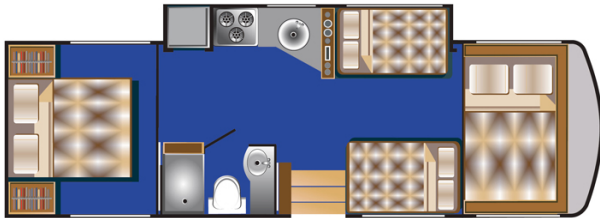

Luxury Kings A 30-32 Luxe United States

Modèle deluxe

Description	A grand vessel of the road welcomes you with the best appliances and equipment, and a large separate bedroom in the rear. 1 max. year old model equipped with TV/DVD player, electric awning, and a space making slide-out.
Characteristics	Kings A 30-32 Luxe Sleeps : up to 6 1 max. year old model Engine V8/V10 Automatic transmission Cruise control Slide-out (extension) Backup camera ? Virtual visit of the Kings A30-32 Luxe 2023-2024 model here.
Fuel	Average consumption: 30-45 L/100 km (5-8 mileage/mpg)
Dimensions	Length: 9.10 to 9.80 m (30' to 32') Width (without mirror): 2.65 m (8'8") Height: 3.95 m (13') Interior height: 2.13 m (7')
Passengers	6 sleeps and 6 seatbelts