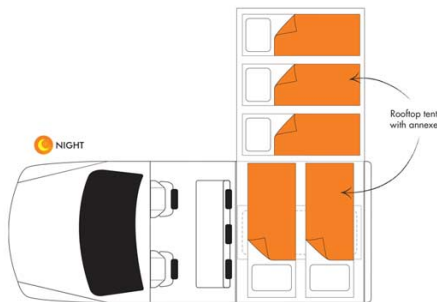

4wd Wallaby Safari Auto 4WD Australia

Modèle standard

Description	<p>Get away in the Safari Landcruiser with family or friends, equipped with a kitchenette and a rooftop tent for up to 5.</p> <p>Several models may be proposed for the Wallaby Safari Landcruiser, so the dimensions and arrangements may vary.</p>
Characteristics	<p>Wallaby Safari Landcruiser 4wd Sleeps: 5 (5 seatbelts) Engine turbo diesel Chassis Toyota Landcruiser Manual transmission Awning Model guaranteed maximum 4 years old</p>
Fuel	Diesel
Dimensions	<p>Length: 4.72 m (15'6") Width: 1.80 m (5'11") Height: 2.40 m (7'10") (with the tent: 3.50 m (11'6"))</p>
Passengers	5 sleeps and 5 seatbelts (recommeded for 4)
Reserve	<p>Fuel tank capacity: 130 L (34.3 US gal) Jerry can: 20 L (5.3 US gal) 4 butane cans</p>

Beds	Double bed (rooftop tent): 250 x 125 cm (98" x 49") 3 sleeping mats : 192 x 58 x 8 cm (75" x 23" x 3")
Kitchen	Portable gas stove Fridge + freezer 40 L 4 butane cans
Shower/Toilet	without
Heating/Air Conditionning	Heating and air conditioning in the driver's cabin like in a car
Energy	Auxiliary battery 12V. Enables the functioning of the lights and fridge. This battery remains charged for 12 hours and recharges when the vehicle is driving. Cigarette lighter. Charges small electrical appliances such as mobile phones and cameras with an adaptor. Gas
Audio & Connexions	Radio AM/FM Bluetooth and USB port GPS
Camping Equipment	Camping table and chairs Outback safety kit
Complementary Equipment	Camping table and chairs Outback safety set Anchor point for 2 baby seats or booster seats Awning
Optional Equipment	Baby seats/booster seats Wifi (1 GB of data) Portable fan heater