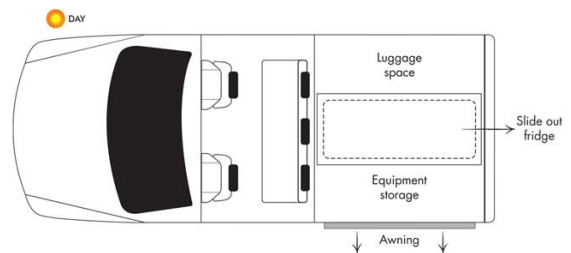

4wd Wallaby Safari Auto 4WD Australia

Modèle standard

Description	<p>Get away in the Safari Landcruiser with family or friends, equipped with a kitchenette and a rooftop tent for up to 5.</p> <p>Several models may be proposed for the Wallaby Safari Landcruiser, so the dimensions and arrangements may vary.</p>
Characteristics	<p>Wallaby Safari Landcruiser 4wd Sleeps: 5 (5 seatbelts) Engine turbo diesel Chassis Toyota Landcruiser Manual transmission Awning Model guaranteed maximum 4 years old</p>
Fuel	Diesel
Dimensions	<p>Length: 4.72 m (15'6") Width: 1.80 m (5'11") Height: 2.40 m (7'10") (with the tent: 3.50 m (11'6"))</p>
Passengers	5 sleeps and 5 seatbelts (recommeded for 4)
Reserve	<p>Fuel tank capacity: 130 L (34.3 US gal) Jerry can: 20 L (5.3 US gal) 4 butane cans</p>

Beds	Double bed (rooftop tent): 250 x 125 cm (98" x 49") 3 sleeping mats : 192 x 58 x 8 cm (75" x 23" x 3")
Kitchen	Portable gas stove Fridge + freezer 40 L 4 butane cans
Shower/Toilet	without
Heating/Air Conditionning	Heating and air conditioning in the driver's cabin like in a car
Energy	Auxiliary battery 12V. Enables the functioning of the lights and fridge. This battery remains charged for 12 hours and recharges when the vehicle is driving. Cigarette lighter. Charges small electrical appliances such as mobile phones and cameras with an adaptor. Gas
Audio & Connexions	Radio AM/FM Bluetooth and USB port GPS
Camping Equipment	Camping table and chairs Outback safety kit
Complementary Equipment	Camping table and chairs Outback safety set Anchor point for 2 baby seats or booster seats Awning
Optional Equipment	Baby seats/booster seats Wifi (1 GB of data) Portable fan heater