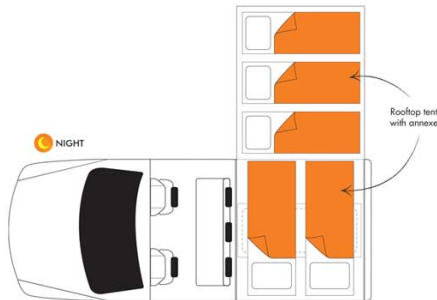

4wd Wallaby Safari Auto 4WD Australia

Modèle standard

Description	<p>Get away in the Safari Landcruiser with family or friends, equipped with a kitchenette and a rooftop tent for up to 5.</p> <p>Several models may be proposed for the Wallaby Safari Landcruiser, so the dimensions and arrangements may vary.</p>
Characteristics	<p>Wallaby Safari Landcruiser 4wd Sleeps: 5 (5 seatbelts) Engine turbo diesel Chassis Toyota Landcruiser Manual transmission Awning Model guaranteed maximum 4 years old</p>
Fuel	Diesel
Dimensions	<p>Length: 4.72 m (15'6") Width: 1.80 m (5'11") Height: 2.40 m (7'10") (with the tent: 3.50 m (11'6"))</p>
Passengers	5 sleeps and 5 seatbelts (recommeded for 4)
Reserve	<p>Fuel tank capacity: 130 L (34.3 US gal) Jerry can: 20 L (5.3 US gal) 4 butane cans</p>

Beds	Double bed (rooftop tent): 250 x 125 cm (98" x 49") 3 sleeping mats : 192 x 58 x 8 cm (75" x 23" x 3")
Kitchen	Portable gas stove Fridge + freezer 40 L 4 butane cans
Shower/Toilet	without
Heating/Air Conditionning	Heating and air conditioning in the driver's cabin like in a car
Energy	Auxiliary battery 12V. Enables the functioning of the lights and fridge. This battery remains charged for 12 hours and recharges when the vehicle is driving. Cigarette lighter. Charges small electrical appliances such as mobile phones and cameras with an adaptor. Gas
Audio & Connexions	Radio AM/FM Bluetooth and USB port GPS
Camping Equipment	Camping table and chairs Outback safety kit
Complementary Equipment	Camping table and chairs Outback safety set Anchor point for 2 baby seats or booster seats Awning
Optional Equipment	Baby seats/booster seats Wifi (1 GB of data) Portable fan heater