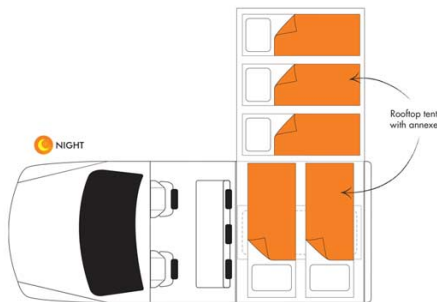

4wd Wallaby Safari Auto 4WD Australia

Modèle standard

Description	<p>Get away in the Safari Landcruiser with family or friends, equipped with a kitchenette and a rooftop tent for up to 5.</p> <p>Several models may be proposed for the Wallaby Safari Landcruiser, so the dimensions and arrangements may vary.</p>
Characteristics	<p>Wallaby Safari Landcruiser 4wd Sleeps: 5 (5 seatbelts) Engine turbo diesel Chassis Toyota Landcruiser Manual transmission Awning Model guaranteed maximum 4 years old</p>
Fuel	Diesel
Dimensions	Length: 4.72 m (15'6") Width: 1.80 m (5'11") Height: 2.40 m (7'10") (with the tent: 3.50 m (11'6"))
Passengers	5 sleeps and 5 seatbelts (recommeded for 4)
Reserve	Fuel tank capacity: 130 L (34.3 US gal) Jerry can: 20 L (5.3 US gal) 4 butane cans

Beds	Double bed (rooftop tent): 250 x 125 cm (98" x 49") 3 sleeping mats : 192 x 58 x 8 cm (75" x 23" x 3")
Kitchen	Portable gas stove Fridge + freezer 40 L 4 butane cans
Shower/Toilet	without
Heating/Air Conditionning	Heating and air conditioning in the driver's cabin like in a car
Energy	Auxiliary battery 12V. Enables the functioning of the lights and fridge. This battery remains charged for 12 hours and recharges when the vehicle is driving. Cigarette lighter. Charges small electrical appliances such as mobile phones and cameras with an adaptor. Gas
Audio & Connexions	Radio AM/FM Bluetooth and USB port GPS
Camping Equipment	Camping table and chairs Outback safety kit
Complementary Equipment	Camping table and chairs Outback safety set Anchor point for 2 baby seats or booster seats Awning
Optional Equipment	Baby seats/booster seats Wifi (1 GB of data) Portable fan heater