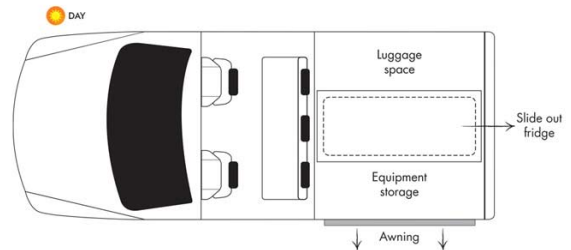

4wd Wallaby Safari Auto 4WD Australia

Modèle standard

Description	<p>Get away in the Safari Landcruiser with family or friends, equipped with a kitchenette and a rooftop tent for up to 5.</p> <p>Several models may be proposed for the Wallaby Safari Landcruiser, so the dimensions and arrangements may vary.</p>
Characteristics	<p>Wallaby Safari Landcruiser 4wd Sleeps: 5 (5 seatbelts) Engine turbo diesel Chassis Toyota Landcruiser Manual transmission Awning Model guaranteed maximum 4 years old</p>
Fuel	Diesel
Dimensions	<p>Length: 4.72 m (15'6") Width: 1.80 m (5'11") Height: 2.40 m (7'10") (with the tent: 3.50 m (11'6"))</p>
Passengers	5 sleeps and 5 seatbelts (recommeded for 4)
Reserve	<p>Fuel tank capacity: 130 L (34.3 US gal) Jerry can: 20 L (5.3 US gal) 4 butane cans</p>

Beds	Double bed (rooftop tent): 250 x 125 cm (98" x 49") 3 sleeping mats : 192 x 58 x 8 cm (75" x 23" x 3")
Kitchen	Portable gas stove Fridge + freezer 40 L 4 butane cans
Shower/Toilet	without
Heating/Air Conditionning	Heating and air conditioning in the driver's cabin like in a car
Energy	Auxiliary battery 12V. Enables the functioning of the lights and fridge. This battery remains charged for 12 hours and recharges when the vehicle is driving. Cigarette lighter. Charges small electrical appliances such as mobile phones and cameras with an adaptor. Gas
Audio & Connexions	Radio AM/FM Bluetooth and USB port GPS
Camping Equipment	Camping table and chairs Outback safety kit
Complementary Equipment	Camping table and chairs Outback safety set Anchor point for 2 baby seats or booster seats Awning
Optional Equipment	Baby seats/booster seats Wifi (1 GB of data) Portable fan heater