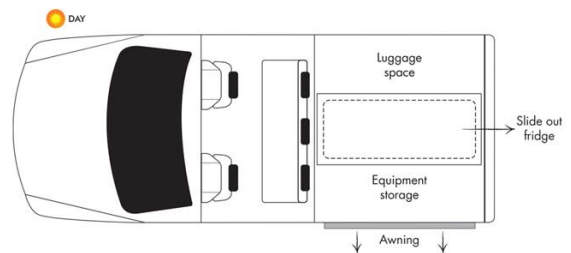

4wd Wallaby Safari Auto 4WD Australia

Modèle standard

Description	<p>Get away in the Safari Landcruiser with family or friends, equipped with a kitchenette and a rooftop tent for up to 5.</p> <p>Several models may be proposed for the Wallaby Safari Landcruiser, so the dimensions and arrangements may vary.</p>
Characteristics	<p>Wallaby Safari Landcruiser 4wd Sleeps: 5 (5 seatbelts) Engine turbo diesel Chassis Toyota Landcruiser Manual transmission Awning Model guaranteed maximum 4 years old</p>
Fuel	Diesel
Dimensions	Length: 4.72 m (15'6") Width: 1.80 m (5'11") Height: 2.40 m (7'10") (with the tent: 3.50 m (11'6"))
Passengers	5 sleeps and 5 seatbelts (recommeded for 4)
Reserve	Fuel tank capacity: 130 L (34.3 US gal) Jerry can: 20 L (5.3 US gal) 4 butane cans

Beds	Double bed (rooftop tent): 250 x 125 cm (98" x 49") 3 sleeping mats : 192 x 58 x 8 cm (75" x 23" x 3")
Kitchen	Portable gas stove Fridge + freezer 40 L 4 butane cans
Shower/Toilet	without
Heating/Air Conditionning	Heating and air conditioning in the driver's cabin like in a car
Energy	Auxiliary battery 12V. Enables the functioning of the lights and fridge. This battery remains charged for 12 hours and recharges when the vehicle is driving. Cigarette lighter. Charges small electrical appliances such as mobile phones and cameras with an adaptor. Gas
Audio & Connexions	Radio AM/FM Bluetooth and USB port GPS
Camping Equipment	Camping table and chairs Outback safety kit
Complementary Equipment	Camping table and chairs Outback safety set Anchor point for 2 baby seats or booster seats Awning
Optional Equipment	Baby seats/booster seats Wifi (1 GB of data) Portable fan heater