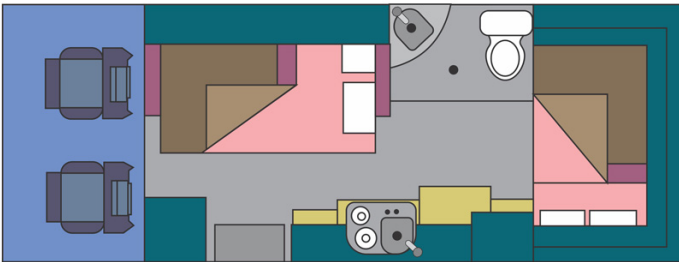

Profile Kruger 4 M4BM South Africa

Modèle standard

<p>Description</p>	<p>Mercedes Sprinter diesel, for 4 people, with shower and toilet. Small house on wheels for your adventures in South African parks.</p> <p>All dimensions may change without notice.</p>
<p>Characteristics</p>	<p>Kruger 4 STL Sleeps: 4 (4 seatbelts) Turbo diesel 2.2L engine Mercedes Sprinter chassis Manual 5 gear transmission Power steering ABS power brakes Airbags Internal walk-through access Central locking</p>
<p>Fuel</p>	<p>Diesel Average consumption: 10L/100km</p>

Dimensions	Length: 6.90 m (22'8") Width: 2.30 m (7'7") Height: 3.40 m (11'2") Interior height: 2.00 m (6'7")
Passengers	4 sleeps and 4 seatbelts
Reserve	Fuel tank: 80 L (21.1 US gal) Fresh water tank: 180 L (21.1 US gal) Gas bottle: 1 x 3 kg
Beds	Main bed: 200 x 120 cm (79" x 47") Second bed: 180 x 120 cm (71" x 47")
Kitchen	Sink (hot and cold water) Cooker 2 stoves Microwave Fridge + freezer 80 L Electric kettle Electric toaster
Shower/Toilet	Shower Toilet cassette Hot and cold water
Heating/Air Conditioning	Heating and air conditioning like in a car When parked the air conditioning functions using an external power outlet/hook up of 220V
Energy	Propane Gas. Allows for use of the refrigerator and water heater, while not connected to an electrical hook-up. Electrical Connection 220V (Hook-up) Auxiliary Battery. Batteries will last around 12 hours depending on use, and are recharged when driving the vehicle, or hooked up the 220V connection. 12V outlet: Remember to bring your adaptors for charging your personal electronics such as cameras and phones.
Audio & Connexions	Radio AM/FM CD player AUX connexion USB connexion
Camping Equipment	Camping chairs Camping table
Complementary Equipment	Spare wheel Dishes and cutlery Sheets, duvets and pillows Towels Camping chairs Camping table Fire extinguisher Toilet chemicals