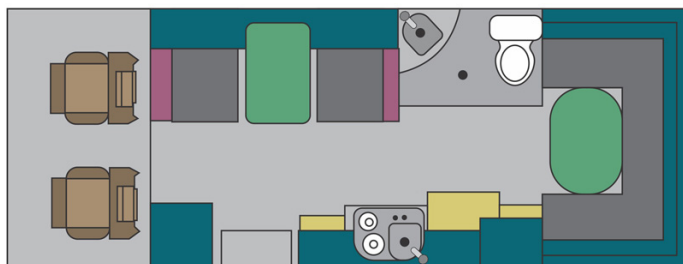

Profile Kruger 4 M4BM South Africa

Modèle standard

<p>Description</p>	<p>Mercedes Sprinter diesel, for 4 people, with shower and toilet. Small house on wheels for your adventures in South African parks.</p> <p>All dimensions may change without notice.</p>
<p>Characteristics</p>	<p>Kruger 4 STL Sleeps: 4 (4 seatbelts) Turbo diesel 2.2L engine Mercedes Sprinter chassis Manual 5 gear transmission Power steering ABS power brakes Airbags Internal walk-through access Central locking</p>
<p>Fuel</p>	<p>Diesel Average consumption: 10L/100km</p>

Dimensions	Length: 6.90 m (22'8") Width: 2.30 m (7'7") Height: 3.40 m (11'2") Interior height: 2.00 m (6'7")
Passengers	4 sleeps and 4 seatbelts
Reserve	Fuel tank: 80 L (21.1 US gal) Fresh water tank: 180 L (21.1 US gal) Gas bottle: 1 x 3 kg
Beds	Main bed: 200 x 120 cm (79" x 47") Second bed: 180 x 120 cm (71" x 47")
Kitchen	Sink (hot and cold water) Cooker 2 stoves Microwave Fridge + freezer 80 L Electric kettle Electric toaster
Shower/Toilet	Shower Toilet cassette Hot and cold water
Heating/Air Conditioning	Heating and air conditioning like in a car When parked the air conditioning functions using an external power outlet/hook up of 220V
Energy	Propane Gas. Allows for use of the refrigerator and water heater, while not connected to an electrical hook-up. Electrical Connection 220V (Hook-up) Auxiliary Battery. Batteries will last around 12 hours depending on use, and are recharged when driving the vehicle, or hooked up the 220V connection. 12V outlet: Remember to bring your adaptors for charging your personal electronics such as cameras and phones.
Audio & Connexions	Radio AM/FM CD player AUX connexion USB connexion
Camping Equipment	Camping chairs Camping table
Complementary Equipment	Spare wheel Dishes and cutlery Sheets, duvets and pillows Towels Camping chairs Camping table Fire extinguisher Toilet chemicals