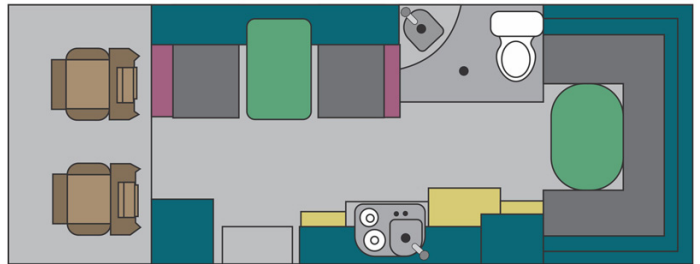

# Profile Kruger 4 M4BM South Africa

Modèle standard

<p>Description</p>	<p>Mercedes Sprinter diesel, for 4 people, with shower and toilet. Small house on wheels for your adventures in South African parks.</p> <p>All dimensions may change without notice.</p>
<p>Characteristics</p>	<p><b>Kruger 4 STL</b>          Sleeps: 4 (4 seatbelts)          Turbo diesel 2.2L engine          Mercedes Sprinter chassis          Manual 5 gear transmission          Power steering          ABS power brakes          Airbags          Internal walk-through access          Central locking</p>
<p>Fuel</p>	<p>Diesel          Average consumption: 10L/100km</p>