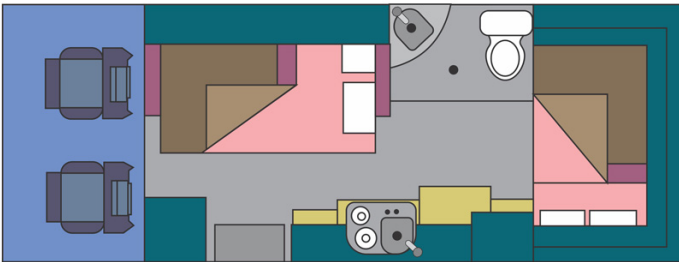

# Profile Kruger 4 M4BM South Africa

Modèle standard

<p>Description</p>	<p>Mercedes Sprinter diesel, for 4 people, with shower and toilet. Small house on wheels for your adventures in South African parks.</p> <p>All dimensions may change without notice.</p>
<p>Characteristics</p>	<p><b>Kruger 4 STL</b>          Sleeps: 4 (4 seatbelts)          Turbo diesel 2.2L engine          Mercedes Sprinter chassis          Manual 5 gear transmission          Power steering          ABS power brakes          Airbags          Internal walk-through access          Central locking</p>
<p>Fuel</p>	<p>Diesel          Average consumption: 10L/100km</p>