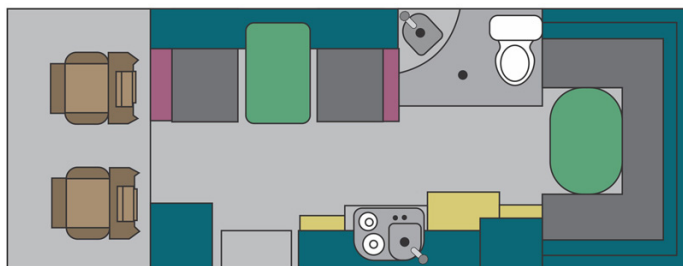

Profile Kruger 4 M4BM South Africa

Modèle standard

<p>Description</p>	<p>Mercedes Sprinter diesel, for 4 people, with shower and toilet. Small house on wheels for your adventures in South African parks.</p> <p>All dimensions may change without notice.</p>
<p>Characteristics</p>	<p>Kruger 4 STL Sleeps: 4 (4 seatbelts) Turbo diesel 2.2L engine Mercedes Sprinter chassis Manual 5 gear transmission Power steering ABS power brakes Airbags Internal walk-through access Central locking</p>
<p>Fuel</p>	<p>Diesel Average consumption: 10L/100km</p>

Dimensions	Length: 6.90 m (22'8") Width: 2.30 m (7'7") Height: 3.40 m (11'2") Interior height: 2.00 m (6'7")
Passengers	4 sleeps and 4 seatbelts
Reserve	Fuel tank: 80 L (21.1 US gal) Fresh water tank: 180 L (21.1 US gal) Gas bottle: 1 x 3 kg
Beds	Main bed: 200 x 120 cm (79" x 47") Second bed: 180 x 120 cm (71" x 47")
Kitchen	Sink (hot and cold water) Cooker 2 stoves Microwave Fridge + freezer 80 L Electric kettle Electric toaster
Shower/Toilet	Shower Toilet cassette Hot and cold water
Heating/Air Conditioning	Heating and air conditioning like in a car When parked the air conditioning functions using an external power outlet/hook up of 220V
Energy	Propane Gas. Allows for use of the refrigerator and water heater, while not connected to an electrical hook-up. Electrical Connection 220V (Hook-up) Auxiliary Battery. Batteries will last around 12 hours depending on use, and are recharged when driving the vehicle, or hooked up the 220V connection. 12V outlet: Remember to bring your adaptors for charging your personal electronics such as cameras and phones.
Audio & Connexions	Radio AM/FM CD player AUX connexion USB connexion
Camping Equipment	Camping chairs Camping table
Complementary Equipment	Spare wheel Dishes and cutlery Sheets, duvets and pillows Towels Camping chairs Camping table Fire extinguisher Toilet chemicals