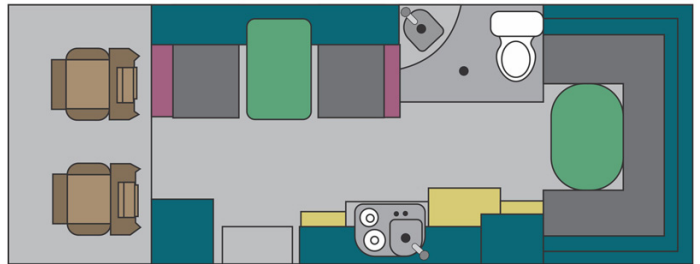

Profile Kruger 4 M4BM South Africa

Modèle standard

<p>Description</p>	<p>Mercedes Sprinter diesel, for 4 people, with shower and toilet. Small house on wheels for your adventures in South African parks.</p> <p>All dimensions may change without notice.</p>
<p>Characteristics</p>	<p>Kruger 4 STL Sleeps: 4 (4 seatbelts) Turbo diesel 2.2L engine Mercedes Sprinter chassis Manual 5 gear transmission Power steering ABS power brakes Airbags Internal walk-through access Central locking</p>
<p>Fuel</p>	<p>Diesel Average consumption: 10L/100km</p>

Dimensions	Length: 6.90 m (22'8") Width: 2.30 m (7'7") Height: 3.40 m (11'2") Interior height: 2.00 m (6'7")
Passengers	4 sleeps and 4 seatbelts
Reserve	Fuel tank: 80 L (21.1 US gal) Fresh water tank: 180 L (21.1 US gal) Gas bottle: 1 x 3 kg
Beds	Main bed: 200 x 120 cm (79" x 47") Second bed: 180 x 120 cm (71" x 47")
Kitchen	Sink (hot and cold water) Cooker 2 stoves Microwave Fridge + freezer 80 L Electric kettle Electric toaster
Shower/Toilet	Shower Toilet cassette Hot and cold water
Heating/Air Conditioning	Heating and air conditioning like in a car When parked the air conditioning functions using an external power outlet/hook up of 220V
Energy	Propane Gas. Allows for use of the refrigerator and water heater, while not connected to an electrical hook-up. Electrical Connection 220V (Hook-up) Auxiliary Battery. Batteries will last around 12 hours depending on use, and are recharged when driving the vehicle, or hooked up the 220V connection. 12V outlet: Remember to bring your adaptors for charging your personal electronics such as cameras and phones.
Audio & Connexions	Radio AM/FM CD player AUX connexion USB connexion
Camping Equipment	Camping chairs Camping table
Complementary Equipment	Spare wheel Dishes and cutlery Sheets, duvets and pillows Towels Camping chairs Camping table Fire extinguisher Toilet chemicals