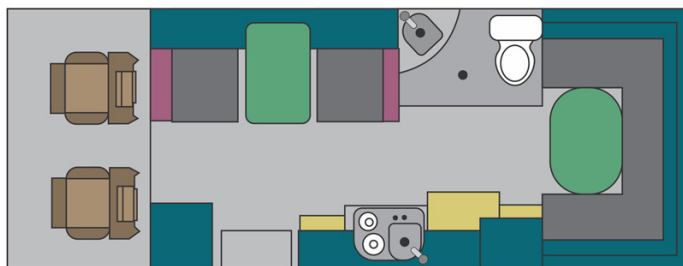

# Profile Kruger 4 M4BM South Africa

Modèle standard

<p>Description</p>	<p>Mercedes Sprinter diesel, for 4 people, with shower and toilet. Small house on wheels for your adventures in South African parks.</p> <p>All dimensions may change without notice.</p>
<p>Characteristics</p>	<p><b>Kruger 4 STL</b>          Sleeps: 4 (4 seatbelts)          Turbo diesel 2.2L engine          Mercedes Sprinter chassis          Manual 5 gear transmission          Power steering          ABS power brakes          Airbags          Internal walk-through access          Central locking</p>
<p>Fuel</p>	<p>Diesel          Average consumption: 10L/100km</p>