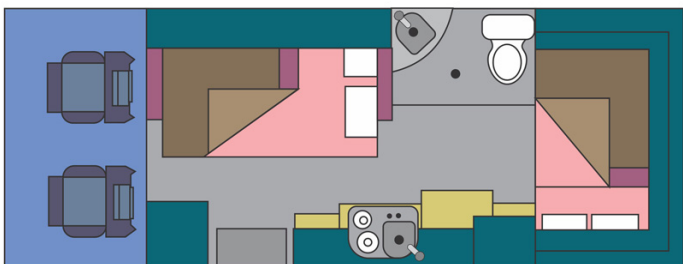

# Profile Kruger 4 M4BM South Africa

Modèle standard

<p>Description</p>	<p>Mercedes Sprinter diesel, for 4 people, with shower and toilet. Small house on wheels for your adventures in South African parks.</p> <p>All dimensions may change without notice.</p>
<p>Characteristics</p>	<p><b>Kruger 4 STL</b>          Sleeps: 4 (4 seatbelts)          Turbo diesel 2.2L engine          Mercedes Sprinter chassis          Manual 5 gear transmission          Power steering          ABS power brakes          Airbags          Internal walk-through access          Central locking</p>
<p>Fuel</p>	<p>Diesel          Average consumption: 10L/100km</p>