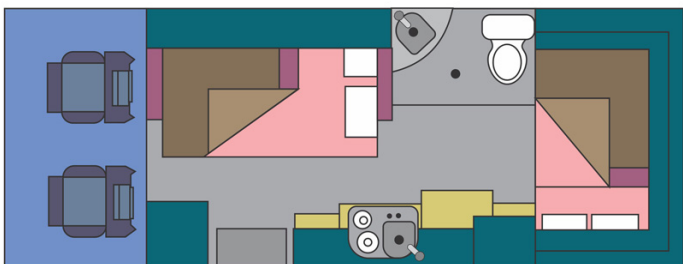

Profile Kruger 4 M4BM South Africa

Modèle standard

<p>Description</p>	<p>Mercedes Sprinter diesel, for 4 people, with shower and toilet. Small house on wheels for your adventures in South African parks.</p> <p>All dimensions may change without notice.</p>
<p>Characteristics</p>	<p>Kruger 4 STL Sleeps: 4 (4 seatbelts) Turbo diesel 2.2L engine Mercedes Sprinter chassis Manual 5 gear transmission Power steering ABS power brakes Airbags Internal walk-through access Central locking</p>
<p>Fuel</p>	<p>Diesel Average consumption: 10L/100km</p>

Dimensions	Length: 6.90 m (22'8") Width: 2.30 m (7'7") Height: 3.40 m (11'2") Interior height: 2.00 m (6'7")
Passengers	4 sleeps and 4 seatbelts
Reserve	Fuel tank: 80 L (21.1 US gal) Fresh water tank: 180 L (21.1 US gal) Gas bottle: 1 x 3 kg
Beds	Main bed: 200 x 120 cm (79" x 47") Second bed: 180 x 120 cm (71" x 47")
Kitchen	Sink (hot and cold water) Cooker 2 stoves Microwave Fridge + freezer 80 L Electric kettle Electric toaster
Shower/Toilet	Shower Toilet cassette Hot and cold water
Heating/Air Conditioning	Heating and air conditioning like in a car When parked the air conditioning functions using an external power outlet/hook up of 220V
Energy	Propane Gas. Allows for use of the refrigerator and water heater, while not connected to an electrical hook-up. Electrical Connection 220V (Hook-up) Auxiliary Battery. Batteries will last around 12 hours depending on use, and are recharged when driving the vehicle, or hooked up the 220V connection. 12V outlet: Remember to bring your adaptors for charging your personal electronics such as cameras and phones.
Audio & Connexions	Radio AM/FM CD player AUX connexion USB connexion
Camping Equipment	Camping chairs Camping table
Complementary Equipment	Spare wheel Dishes and cutlery Sheets, duvets and pillows Towels Camping chairs Camping table Fire extinguisher Toilet chemicals