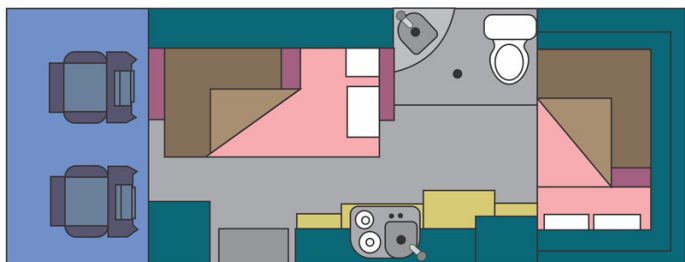

Profile Kruger 4 M4BM South Africa

Modèle standard

<p>Description</p>	<p>Mercedes Sprinter diesel, for 4 people, with shower and toilet. Small house on wheels for your adventures in South African parks.</p> <p>All dimensions may change without notice.</p>
<p>Characteristics</p>	<p>Kruger 4 STL Sleeps: 4 (4 seatbelts) Turbo diesel 2.2L engine Mercedes Sprinter chassis Manual 5 gear transmission Power steering ABS power brakes Airbags Internal walk-through access Central locking</p>
<p>Fuel</p>	<p>Diesel Average consumption: 10L/100km</p>

Dimensions	Length: 6.90 m (22'8") Width: 2.30 m (7'7") Height: 3.40 m (11'2") Interior height: 2.00 m (6'7")
Passengers	4 sleeps and 4 seatbelts
Reserve	Fuel tank: 80 L (21.1 US gal) Fresh water tank: 180 L (21.1 US gal) Gas bottle: 1 x 3 kg
Beds	Main bed: 200 x 120 cm (79" x 47") Second bed: 180 x 120 cm (71" x 47")
Kitchen	Sink (hot and cold water) Cooker 2 stoves Microwave Fridge + freezer 80 L Electric kettle Electric toaster
Shower/Toilet	Shower Toilet cassette Hot and cold water
Heating/Air Conditioning	Heating and air conditioning like in a car When parked the air conditioning functions using an external power outlet/hook up of 220V
Energy	Propane Gas. Allows for use of the refrigerator and water heater, while not connected to an electrical hook-up. Electrical Connection 220V (Hook-up) Auxiliary Battery. Batteries will last around 12 hours depending on use, and are recharged when driving the vehicle, or hooked up the 220V connection. 12V outlet: Remember to bring your adaptors for charging your personal electronics such as cameras and phones.
Audio & Connexions	Radio AM/FM CD player AUX connexion USB connexion
Camping Equipment	Camping chairs Camping table
Complementary Equipment	Spare wheel Dishes and cutlery Sheets, duvets and pillows Towels Camping chairs Camping table Fire extinguisher Toilet chemicals