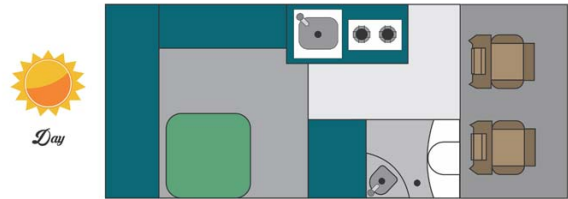

# Profile Kruger 2 M2B South Africa

Modèle standard

Description	<p>Mercedes Sprinter for two people with shower and toilet. A very nice comfort for sailing in South African wildlife.</p> <p>All dimensions may change without notice.</p>
Characteristics	<p><b>Kruger 2 ST</b>          Sleeps: 2 (2 seatbelts)          Diesel 315i CDI - 2.2L engine          Mercedes Sprinter chassis          Manual 5 gear transmission          Power steering          ABS power brakes          Airbags          Internal walk-through access          Central locking</p>
Fuel	<p>Diesel          Average consumption: 10L/100km</p>
Dimensions	<p>Length: 5.00 m          Width: 1.90 m          Height: 2.80 m          Interior height: 1.80 m</p>

Passengers	2 sleeps and 2 seatbelts
Reserve	Fuel tank: 80 L (21.1 US gal) Fresh water tank: 180 L (21.1 US gal) Gas bottle: 2 x 4.5 kg
Beds	Double bed: 190 x 175 (75" x 69")cm OR 2 single beds : 190 x 60 cm (75" x 24") each
Kitchen	Sink (hot and cold water) Cooker 2 stoves Microwave Fridge + freezer 80 L Electric kettle Electric toaster
Shower/Toilet	Shower Toilet cassette Hot and cold water
Heating/Air Conditionning	Heating and air conditioning like in a car When parked the air conditioning functions using an external power outlet/hook up of 220V
Energy	<b>Gas.</b> Allows for use of the refrigerator and water heater, while not connected to an electrical hook-up. <b>Electrical Connection 220V (Hook-up)</b> <b>Auxiliary Battery.</b> Batteries will last around 12 hours depending on use, and are recharged when driving the vehicle, or hooked up the 220V connection. <b>12V outlet:</b> Remember to bring your adaptors for charging your personal electronics such as cameras and phones.
Audio & Connexions	Radio AM/FM CD player
Camping Equipment	Camping chairs Camping table
Complementary Equipment	Spare wheel Dishes and cutlery Sheets, duvets and pillows Towels Camping chairs Camping table Fire extinguisher Toilet chemicals