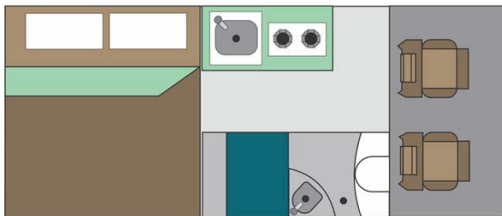

# Profile Kruger 2 M2B South Africa

Modèle standard

Description	<p>Mercedes Sprinter for two people with shower and toilet. A very nice comfort for sailing in South African wildlife.</p> <p>All dimensions may change without notice.</p>
Characteristics	<p><b>Kruger 2 ST</b>          Sleeps: 2 (2 seatbelts)          Diesel 315i CDI - 2.2L engine          Mercedes Sprinter chassis          Manual 5 gear transmission          Power steering          ABS power brakes          Airbags          Internal walk-through access          Central locking</p>
Fuel	<p>Diesel          Average consumption: 10L/100km</p>
Dimensions	<p>Length: 5.00 m          Width: 1.90 m          Height: 2.80 m          Interior height: 1.80 m</p>

Passengers	2 sleeps and 2 seatbelts
Reserve	Fuel tank: 80 L (21.1 US gal) Fresh water tank: 180 L (21.1 US gal) Gas bottle: 2 x 4.5 kg
Beds	Double bed: 190 x 175 (75" x 69")cm OR 2 single beds : 190 x 60 cm (75" x 24") each
Kitchen	Sink (hot and cold water) Cooker 2 stoves Microwave Fridge + freezer 80 L Electric kettle Electric toaster
Shower/Toilet	Shower Toilet cassette Hot and cold water
Heating/Air Conditionning	Heating and air conditioning like in a car When parked the air conditioning functions using an external power outlet/hook up of 220V
Energy	<b>Gas.</b> Allows for use of the refrigerator and water heater, while not connected to an electrical hook-up. <b>Electrical Connection 220V (Hook-up)</b> <b>Auxiliary Battery.</b> Batteries will last around 12 hours depending on use, and are recharged when driving the vehicle, or hooked up the 220V connection. <b>12V outlet:</b> Remember to bring your adaptors for charging your personal electronics such as cameras and phones.
Audio & Connexions	Radio AM/FM CD player
Camping Equipment	Camping chairs Camping table
Complementary Equipment	Spare wheel Dishes and cutlery Sheets, duvets and pillows Towels Camping chairs Camping table Fire extinguisher Toilet chemicals