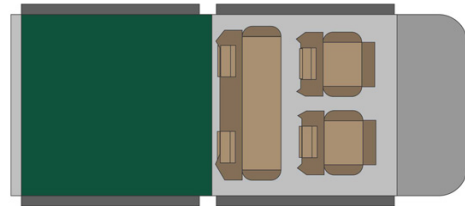

4wd Rainbow Toyota DCE Zimbabwe

Modèle standard

Description	<p>Toyota double cabin with two roof tents. Enjoy a perfect experience of road trip in South Africa with family or friends.</p> <p>All dimensions may change without notice.</p>
Characteristics	<p>Rainbow Toyota DCE Sleeps: 4 (5 seatbelts) Diesel 2.4 L engine Toyota chassis with double cab Manual 5 gear transmission Power steering ABS power brakes Airbags Central locking 4x4</p>
Fuel	<p>Diesel Average consumption: 12L/100km</p>

Dimensions	Length: 5.30 m (17'5") Width: 1.80 m (5'11") Height: 1.80 m (5'11") Canopy (each): Length: 2.20 m (7'3") Width: 1.30 m (4'3") Height: 1.10 m (3'7")
Passengers	4 sleeps and 5 seatbelts
Reserve	Fuel tank: 160 L (42.3 US gal) Fresh water tank: 40 L (10.6 US gal) Gas bottle: 1 x 3 kg
Beds	2 roof tents with mattress: 210 x 120 cm (83" x 47") each
Kitchen	Gas bottle with cooker top Fridge 40 L Dishes and cutlery Kettle Water basin
Shower/Toilet	without
Heating/Air Conditioning	Heating and air conditioning like in a car
Energy	Auxiliary battery. Lasts 12 hours and recharges while the vehicle is driving or hooked up to an external power outlet of 220V. Gas 12V outlet: Remember to bring your adaptors for charging your personal electronics such as cameras and phones.
Audio & Connexions	Radio AM/FM CD player
Camping Equipment	Camping chairs Camping table Gas bottle with cooker top
Complementary Equipment	2 spare wheels Dishes and cutlery Water filter Sheets, duvets and pillows Towels Camping chairs Camping table Fire extinguisher Axe Air compressor Tow rope
Optional Equipment	Braai: traditional BBQ from the South of Africa