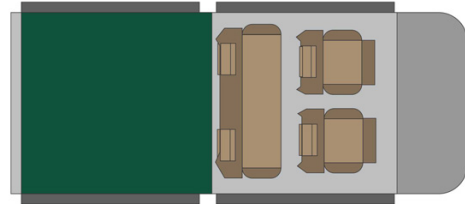

4wd Rainbow Toyota DCE South Africa

Modèle standard

<p>Description</p>	<p>Toyota double cabin with two roof tents. Enjoy a perfect experience of road trip in South Africa with family or friends.</p> <p>All dimensions may change without notice.</p>
<p>Characteristics</p>	<p>Rainbow Toyota DCE Sleeps: 4 (5 seatbelts) Diesel 2.4 L engine Toyota chassis with double cab Manual 5 gear transmission Power steering ABS power brakes Airbags Central locking 4x4</p>
<p>Fuel</p>	<p>Diesel Average consumption: 12L/100km</p>

Dimensions	Length: 5.30 m (17'5") Width: 1.80 m (5'11") Height: 1.80 m (5'11") Canopy (each): Length: 2.20 m (7'3") Width: 1.30 m (4'3") Height: 1.10 m (3'7")
Passengers	4 sleeps and 5 seatbelts
Reserve	Fuel tank: 160 L (42.3 US gal) Fresh water tank: 40 L (10.6 US gal) Gas bottle: 1 x 3 kg
Beds	2 roof tents with mattress: 210 x 120 cm (83" x 47") each
Kitchen	Gas bottle with cooker top Fridge 40 L Dishes and cutlery Kettle Water basin
Shower/Toilet	without
Heating/Air Conditioning	Heating and air conditioning like in a car
Energy	Auxiliary battery. Lasts 12 hours and recharges while the vehicle is driving or hooked up to an external power outlet of 220V. Gas 12V outlet: Remember to bring your adaptors for charging your personal electronics such as cameras and phones.
Audio & Connexions	Radio AM/FM CD player
Camping Equipment	Camping chairs Camping table Gas bottle with cooker top
Complementary Equipment	2 spare wheels Dishes and cutlery Water filter Sheets, duvets and pillows Towels Camping chairs Camping table Fire extinguisher Axe Air compressor Tow rope
Optional Equipment	Braai: traditional BBQ from the South of Africa