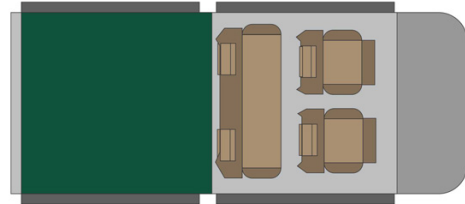

# 4wd Rainbow Toyota DCE South Africa

Modèle standard

<p>Description</p>	<p>Toyota double cabin with two roof tents. Enjoy a perfect experience of road trip in South Africa with family or friends.</p> <p>All dimensions may change without notice.</p>
<p>Characteristics</p>	<p><b>Rainbow Toyota DCE</b>                  Sleeps: 4 (5 seatbelts)                  Diesel 2.4 L engine                  Toyota chassis with double cab                  Manual 5 gear transmission                  Power steering                  ABS power brakes                  Airbags                  Central locking                  4x4</p>
<p>Fuel</p>	<p>Diesel                  Average consumption: 12L/100km</p>

Dimensions	Length: 5.30 m (17'5") Width: 1.80 m (5'11") Height: 1.80 m (5'11")  <b>Canopy (each):</b> Length: 2.20 m (7'3") Width: 1.30 m (4'3") Height: 1.10 m (3'7")
Passengers	4 sleeps and 5 seatbelts
Reserve	Fuel tank: 160 L (42.3 US gal) Fresh water tank: 40 L (10.6 US gal) Gas bottle: 1 x 3 kg
Beds	2 roof tents with mattress: 210 x 120 cm (83" x 47") each
Kitchen	Gas bottle with cooker top Fridge 40 L Dishes and cutlery Kettle Water basin
Shower/Toilet	without
Heating/Air Conditioning	Heating and air conditioning like in a car
Energy	<b>Auxiliary battery.</b> Lasts 12 hours and recharges while the vehicle is driving or hooked up to an external power outlet of 220V. <b>Gas</b> <b>12V outlet:</b> Remember to bring your adaptors for charging your personal electronics such as cameras and phones.
Audio & Connexions	Radio AM/FM CD player
Camping Equipment	Camping chairs Camping table Gas bottle with cooker top
Complementary Equipment	2 spare wheels Dishes and cutlery Water filter Sheets, duvets and pillows Towels Camping chairs Camping table Fire extinguisher Axe Air compressor Tow rope
Optional Equipment	Braai: traditional BBQ from the South of Africa