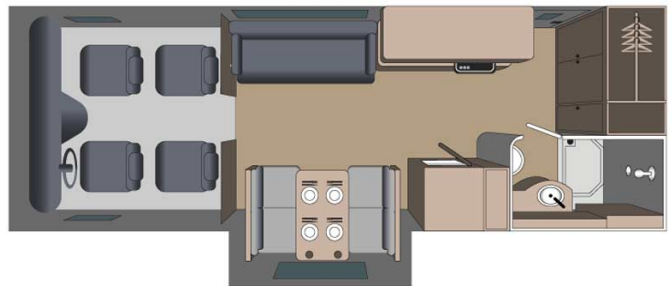

# 4wd Beaver Overlander Canada

Modèle deluxe

Description	<p>The 6 person, 4 wheel drive, diesel motorhome in Canada. With two slide outs, this motorhome offers a spacious interior.</p> <p>The plans, dimensions and layouts here of the Beaver Overlander are indicative and may vary without notice.</p>
Characteristics	<p><b>Beaver Overlander 4x4</b>                  Sleeps : 6                  Chassis Ford F550                  4 wheel drive                  Engine V10 diesel                  Approximative consumption 18-25L/100km                  Automatic transmission                  Cruise control  <a href="#">? Virtual visit of the Beaver Overlander 4x4 model here.</a></p>
Fuel	Diesel
Dimensions	Length: 8.88 m (29'2") Width: 2.50 m (98,2") (2.90 m (114,5") with slide-out extended) Height: 3.42 m (134,5") Interior height: 1.99 m (78,5")
Passengers	6 sleeps