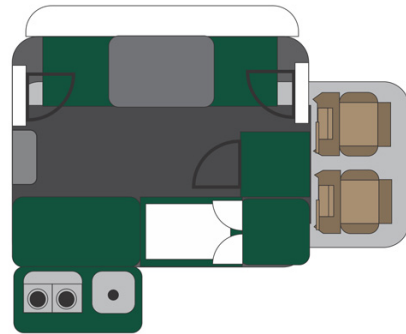

4wd Rainbow Toyota TX Mozambique

Modèle standard

Description	Perfect vehicle for a confortable africain break. Well equipped for an off road adventure. All dimensions may change without notice.
Characteristics	Rainbow Toyota TX Sleeps: 2 (2 seatbelts) Diesel 2.4 L engine Toyota chassis Manual 5 gear transmission Power steering ABS power brakes Airbags Central locking 4x4
Fuel	Diesel Average consumption: 12L/100km
Dimensions	Length: 5.3 m (17'5") Width: 1.80 m (5'11") Height: 2.30 m (7'7")
Passengers	2 sleeps and 2 seatbelts

Reserve	Fuel tank: 80 L (21.1 US gal) Fresh water tanks: 2 x 20 L (2 x 5.3 US gal) Gas bottles: 2 x 4.5 kg (2 x 9.9 lb)
Beds	Double bed: 191 x 142 cm (75" x 56")
Kitchen	Cooker 2 stoves Fridge 80 L (21.1 US gal) Dishes and cutlery Kettle Water basin
Shower/Toilet	Outside shower
Heating/Air Conditionning	Heating and air conditioning like in a car
Energy	Gas. Allows for use of the refrigerator and water heater, while not connected to an electrical hook-up. Electrical Connection 220V (Hook-up) Auxiliary Battery. Batteries will last around 12 hours depending on use, and are recharged when driving the vehicle, or hooked up the 220V connection. 12V outlet: Remember to bring your adaptors for charging your personal electronics such as cameras and phones.
Audio & Connexions	Radio AM/FM CD player
Camping Equipment	Camping chairs Camping table Gas bottle with cooker top
Complementary Equipment	Spare wheel Dishes and cutlery Water filter Sheets, duvets and pillows Towels Camping chairs Camping table Fire extinguisher Axe Air compressor Tow rope
Optional Equipment	Braai: traditional BBQ from the South of Africa