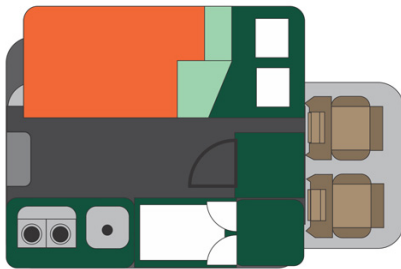

4wd Rainbow Toyota TX Mozambique

Modèle standard

Description	Perfect vehicle for a confortable africain break. Well equipped for an off road adventure. All dimensions may change without notice.
Characteristics	Rainbow Toyota TX Sleeps: 2 (2 seatbelts) Diesel 2.4 L engine Toyota chassis Manual 5 gear transmission Power steering ABS power brakes Airbags Central locking 4x4
Fuel	Diesel Average consumption: 12L/100km
Dimensions	Length: 5.3 m (17'5") Width: 1.80 m (5'11") Height: 2.30 m (7'7")
Passengers	2 sleeps and 2 seatbelts