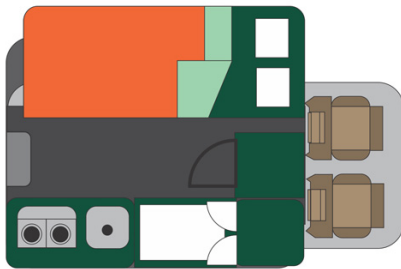

# 4wd Rainbow Toyota TX Mozambique

Modèle standard

Description	Perfect vehicle for a comfortable african break. Well equipped for an off road adventure.  All dimensions may change without notice.
Characteristics	<b>Rainbow Toyota TX</b> Sleeps: 2 (2 seatbelts) Diesel 2.4 L engine Toyota chassis Manual 5 gear transmission Power steering ABS power brakes Airbags Central locking 4x4
Fuel	Diesel Average consumption: 12L/100km
Dimensions	Length: 5.3 m (17'5") Width: 1.80 m (5'11") Height: 2.30 m (7'7")
Passengers	2 sleeps and 2 seatbelts