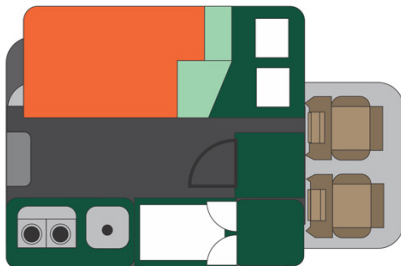

4wd Rainbow Toyota TX Mozambique

Modèle standard

Description	<p>Perfect vehicle for a confortable africain break. Well equipped for an off road adventure.</p> <p>All dimensions may change without notice.</p>
Characteristics	<p>Rainbow Toyota TX Sleeps: 2 (2 seatbelts) Diesel 2.4 L engine Toyota chassis Manual 5 gear transmission Power steering ABS power brakes Airbags Central locking 4x4</p>
Fuel	<p>Diesel Average consumption: 12L/100km</p>
Dimensions	<p>Length: 5.3 m (17'5") Width: 1.80 m (5'11") Height: 2.30 m (7'7")</p>
Passengers	<p>2 sleeps and 2 seatbelts</p>

Reserve	Fuel tank: 80 L (21.1 US gal) Fresh water tanks: 2 x 20 L (2 x 5.3 US gal) Gas bottles: 2 x 4.5 kg (2 x 9.9 lb)
Beds	Double bed: 191 x 142 cm (75" x 56")
Kitchen	Cooker 2 stoves Fridge 80 L (21.1 US gal) Dishes and cutlery Kettle Water basin
Shower/Toilet	Outside shower
Heating/Air Conditionning	Heating and air conditioning like in a car
Energy	Gas. Allows for use of the refrigerator and water heater, while not connected to an electrical hook-up. Electrical Connection 220V (Hook-up) Auxiliary Battery. Batteries will last around 12 hours depending on use, and are recharged when driving the vehicle, or hooked up the 220V connection. 12V outlet: Remember to bring your adaptors for charging your personal electronics such as cameras and phones.
Audio & Connexions	Radio AM/FM CD player
Camping Equipment	Camping chairs Camping table Gas bottle with cooker top
Complementary Equipment	Spare wheel Dishes and cutlery Water filter Sheets, duvets and pillows Towels Camping chairs Camping table Fire extinguisher Axe Air compressor Tow rope
Optional Equipment	Braai: traditional BBQ from the South of Africa