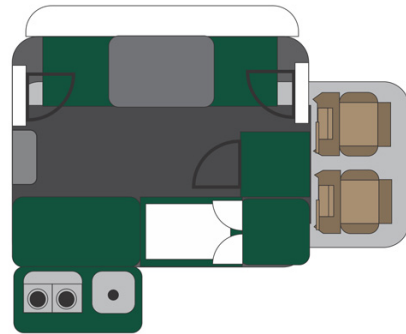

4wd Rainbow Toyota TX Mozambique

Modèle standard

Description	<p>Perfect vehicle for a confortable africain break. Well equipped for an off road adventure.</p> <p>All dimensions may change without notice.</p>
Characteristics	<p>Rainbow Toyota TX Sleeps: 2 (2 seatbelts) Diesel 2.4 L engine Toyota chassis Manual 5 gear transmission Power steering ABS power brakes Airbags Central locking 4x4</p>
Fuel	<p>Diesel Average consumption: 12L/100km</p>
Dimensions	<p>Length: 5.3 m (17'5") Width: 1.80 m (5'11") Height: 2.30 m (7'7")</p>
Passengers	<p>2 sleeps and 2 seatbelts</p>

Reserve	Fuel tank: 80 L (21.1 US gal) Fresh water tanks: 2 x 20 L (2 x 5.3 US gal) Gas bottles: 2 x 4.5 kg (2 x 9.9 lb)
Beds	Double bed: 191 x 142 cm (75" x 56")
Kitchen	Cooker 2 stoves Fridge 80 L (21.1 US gal) Dishes and cutlery Kettle Water basin
Shower/Toilet	Outside shower
Heating/Air Conditionning	Heating and air conditioning like in a car
Energy	Gas. Allows for use of the refrigerator and water heater, while not connected to an electrical hook-up. Electrical Connection 220V (Hook-up) Auxiliary Battery. Batteries will last around 12 hours depending on use, and are recharged when driving the vehicle, or hooked up the 220V connection. 12V outlet: Remember to bring your adaptors for charging your personal electronics such as cameras and phones.
Audio & Connexions	Radio AM/FM CD player
Camping Equipment	Camping chairs Camping table Gas bottle with cooker top
Complementary Equipment	Spare wheel Dishes and cutlery Water filter Sheets, duvets and pillows Towels Camping chairs Camping table Fire extinguisher Axe Air compressor Tow rope
Optional Equipment	Braai: traditional BBQ from the South of Africa