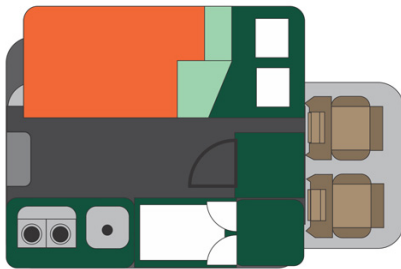

4wd Rainbow Toyota TX Botswana

Modèle standard

Description	Perfect vehicle for a confortable africain break. Well equipped for an off road adventure. All dimensions may change without notice.
Characteristics	Rainbow Toyota TX Sleeps: 2 (2 seatbelts) Diesel 2.4 L engine Toyota chassis Manual 5 gear transmission Power steering ABS power brakes Airbags Central locking 4x4
Fuel	Diesel Average consumption: 12L/100km
Dimensions	Length: 5.3 m (17'5") Width: 1.80 m (5'11") Height: 2.30 m (7'7")
Passengers	2 sleeps and 2 seatbelts