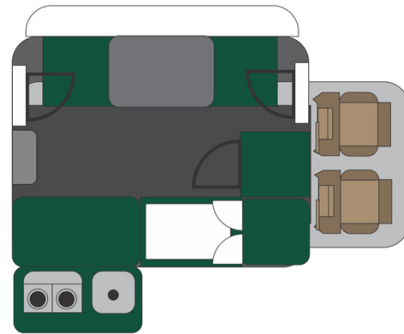

4wd Rainbow Toyota TX Botswana

Modèle standard

Description	Perfect vehicle for a confortable africain break. Well equipped for an off road adventure. All dimensions may change without notice.
Characteristics	Rainbow Toyota TX Sleeps: 2 (2 seatbelts) Diesel 2.4 L engine Toyota chassis Manual 5 gear transmission Power steering ABS power brakes Airbags Central locking 4x4
Fuel	Diesel Average consumption: 12L/100km
Dimensions	Length: 5.3 m (17'5") Width: 1.80 m (5'11") Height: 2.30 m (7'7")
Passengers	2 sleeps and 2 seatbelts

Reserve	Fuel tank: 80 L (21.1 US gal) Fresh water tanks: 2 x 20 L (2 x 5.3 US gal) Gas bottles: 2 x 4.5 kg (2 x 9.9 lb)
Beds	Double bed: 191 x 142 cm (75" x 56")
Kitchen	Cooker 2 stoves Fridge 80 L (21.1 US gal) Dishes and cutlery Kettle Water basin
Shower/Toilet	Outside shower
Heating/Air Conditionning	Heating and air conditioning like in a car
Energy	Gas. Allows for use of the refrigerator and water heater, while not connected to an electrical hook-up. Electrical Connection 220V (Hook-up) Auxiliary Battery. Batteries will last around 12 hours depending on use, and are recharged when driving the vehicle, or hooked up the 220V connection. 12V outlet: Remember to bring your adaptors for charging your personal electronics such as cameras and phones.
Audio & Connexions	Radio AM/FM CD player
Camping Equipment	Camping chairs Camping table Gas bottle with cooker top
Complementary Equipment	Spare wheel Dishes and cutlery Water filter Sheets, duvets and pillows Towels Camping chairs Camping table Fire extinguisher Axe Air compressor Tow rope
Optional Equipment	Braai: traditional BBQ from the South of Africa