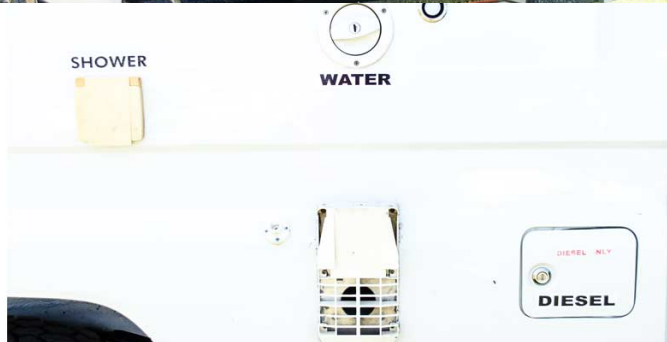

4wd Rainbow Landcruiser SLE Zimbabwe

Modèle standard

Characteristics	Rainbow Landcruiser SLE Seatbelts: 2 Diesel 4.2 L engine Toyota Landcruiser chassis Manual transmission 5 gears Power steering ABS power brakes Airbags Central locking
Fuel	Diesel Approx: 16L/100km
Dimensions	Length: 5.0 m (16'4") Width: 1.7 m (5'6") Height: 1.9 m (6'3")
Passengers	2
Reserve	Fuel tank: 180 L (47.6 US gal) Fresh water tank: 55 L (14.5 US gal) Gas bottle: 1 x 4.5 kg (9.9 lb)

Beds	Double bed roof tent: 210 cm x 140 cm (83" x 55")* *dimensions can vary according to the vehicle model
Kitchen	Fridge 40 L (10.6 US gal) 1 burner cooker
Shower/Toilet	No
Heating/Air Conditionning	Heating and air conditioning like in a car
Energy	Auxiliary battery. Lasts for 12 hours and recharges when the vehicle is driving or hooked up to an external 220 V power source. Gas
Audio & Connexions	Radio AM/FM, CD player
Complementary Equipment	Mosquito nets on the tent only