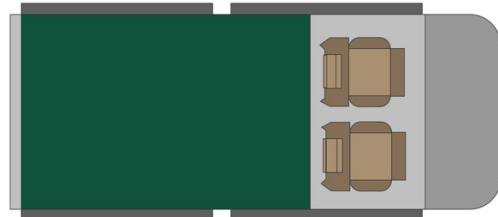

4wd Rainbow Toyota SE Zimbabwe

Modèle standard

Description	<p>Toyota Single cabin with a roof tent. Comfort and power for adventures in full areas.</p> <p>All dimensions may change without notice.</p>
Characteristics	<p>Rainbow Toyota SE Sleeps: 2 (2 seatbelts) Diesel 2.4 L engine Toyota chassis Manual 5 gear transmission Power steering ABS power brakes Airbags Central locking 4x4</p>
Fuel	<p>Diesel Average consumption: 12L/100km</p>

Dimensions	Length: 5.20 m (17'5") Width: 1.80 m (5'11") Height: 1.80 m (5'11") Canopy: Length: 2.20 m (7'3") Width: 1.30 m (4'3") Height: 1.10 m (3'7")
Passengers	2 sleeps and 2 seatbelts
Reserve	Fuel tank: 160 L (42.3 US gal) Fresh water tank: 40 L (10.6 US gal) Gas bottle: 1 x 3 kg
Beds	Double bed (roof tent): 210 x 120 cm (83" x 47")
Kitchen	Gas bottle with cooker top Fridge 40 L Dishes and cutlery Kettle Water basin
Shower/Toilet	without
Heating/Air Conditioning	Heating and air conditioning like in a car
Energy	Auxiliary battery. Lasts 12 hours and recharges while the vehicle is driving or hooked up to an external power outlet of 220V. Gas 12V outlet: Remember to bring your adaptors for charging your personal electronics such as cameras and phones.
Audio & Connexions	Radio AM/FM CD player
Camping Equipment	Camping chairs Camping table Gas bottle with cooker top
Complementary Equipment	2 spare wheels Dishes and cutlery Water filter Sheets, duvets and pillows Towels Camping chairs Camping table Fire extinguisher Axe Air compressor Tow rope
Optional Equipment	Braai: traditional BBQ from the South of Africa