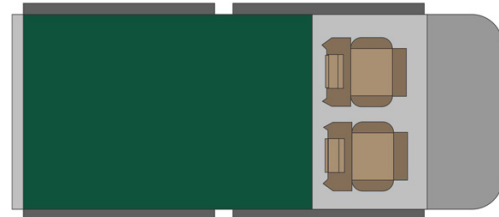

4wd Rainbow Toyota SE Zimbabwe

Modèle standard

Description	<p>Toyota Single cabin with a roof tent. Comfort and power for adventures in full areas.</p> <p>All dimensions may change without notice.</p>
Characteristics	<p>Rainbow Toyota SE Sleeps: 2 (2 seatbelts) Diesel 2.4 L engine Toyota chassis Manual 5 gear transmission Power steering ABS power brakes Airbags Central locking 4x4</p>
Fuel	<p>Diesel Average consumption: 12L/100km</p>

Dimensions	Length: 5.20 m (17'5") Width: 1.80 m (5'11") Height: 1.80 m (5'11") Canopy: Length: 2.20 m (7'3") Width: 1.30 m (4'3") Height: 1.10 m (3'7")
Passengers	2 sleeps and 2 seatbelts
Reserve	Fuel tank: 160 L (42.3 US gal) Fresh water tank: 40 L (10.6 US gal) Gas bottle: 1 x 3 kg
Beds	Double bed (roof tent): 210 x 120 cm (83" x 47")
Kitchen	Gas bottle with cooker top Fridge 40 L Dishes and cutlery Kettle Water basin
Shower/Toilet	without
Heating/Air Conditioning	Heating and air conditioning like in a car
Energy	Auxiliary battery. Lasts 12 hours and recharges while the vehicle is driving or hooked up to an external power outlet of 220V. Gas 12V outlet: Remember to bring your adaptors for charging your personal electronics such as cameras and phones.
Audio & Connexions	Radio AM/FM CD player
Camping Equipment	Camping chairs Camping table Gas bottle with cooker top
Complementary Equipment	2 spare wheels Dishes and cutlery Water filter Sheets, duvets and pillows Towels Camping chairs Camping table Fire extinguisher Axe Air compressor Tow rope
Optional Equipment	Braai: traditional BBQ from the South of Africa