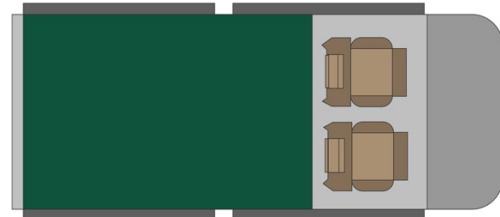

4wd Rainbow Toyota SE Zimbabwe

Modèle standard

Description	<p>Toyota Single cabin with a roof tent. Comfort and power for adventures in full areas.</p> <p>All dimensions may change without notice.</p>
Characteristics	<p>Rainbow Toyota SE Sleeps: 2 (2 seatbelts) Diesel 2.4 L engine Toyota chassis Manual 5 gear transmission Power steering ABS power brakes Airbags Central locking 4x4</p>
Fuel	<p>Diesel Average consumption: 12L/100km</p>

Dimensions	Length: 5.20 m (17'5") Width: 1.80 m (5'11") Height: 1.80 m (5'11") Canopy: Length: 2.20 m (7'3") Width: 1.30 m (4'3") Height: 1.10 m (3'7")
Passengers	2 sleeps and 2 seatbelts
Reserve	Fuel tank: 160 L (42.3 US gal) Fresh water tank: 40 L (10.6 US gal) Gas bottle: 1 x 3 kg
Beds	Double bed (roof tent): 210 x 120 cm (83" x 47")
Kitchen	Gas bottle with cooker top Fridge 40 L Dishes and cutlery Kettle Water basin
Shower/Toilet	without
Heating/Air Conditioning	Heating and air conditioning like in a car
Energy	Auxiliary battery. Lasts 12 hours and recharges while the vehicle is driving or hooked up to an external power outlet of 220V. Gas 12V outlet: Remember to bring your adaptors for charging your personal electronics such as cameras and phones.
Audio & Connexions	Radio AM/FM CD player
Camping Equipment	Camping chairs Camping table Gas bottle with cooker top
Complementary Equipment	2 spare wheels Dishes and cutlery Water filter Sheets, duvets and pillows Towels Camping chairs Camping table Fire extinguisher Axe Air compressor Tow rope
Optional Equipment	Braai: traditional BBQ from the South of Africa