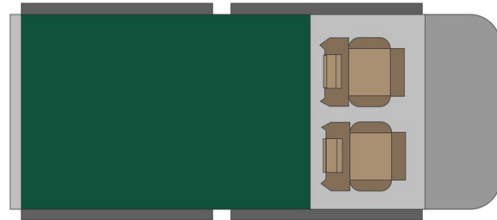

## 4wd Rainbow Toyota SE Zimbabwe

Modèle standard

Description	<p>Toyota Single cabin with a roof tent. Comfort and power for adventures in full areas.</p> <p>All dimensions may change without notice.</p>
Characteristics	<p><b>Rainbow Toyota SE</b>          Sleeps: 2 (2 seatbelts)          Diesel 2.4 L engine          Toyota chassis          Manual 5 gear transmission          Power steering          ABS power brakes          Airbags          Central locking          4x4</p>
Fuel	<p>Diesel          Average consumption: 12L/100km</p>

Dimensions	Length: 5.20 m (17'5") Width: 1.80 m (5'11") Height: 1.80 m (5'11")  <b>Canopy:</b> Length: 2.20 m (7'3") Width: 1.30 m (4'3") Height: 1.10 m (3'7")
Passengers	2 sleeps and 2 seatbelts
Reserve	Fuel tank: 160 L (42.3 US gal) Fresh water tank: 40 L (10.6 US gal) Gas bottle: 1 x 3 kg
Beds	Double bed (roof tent): 210 x 120 cm (83" x 47")
Kitchen	Gas bottle with cooker top Fridge 40 L Dishes and cutlery Kettle Water basin
Shower/Toilet	without
Heating/Air Conditionning	Heating and air conditioning like in a car
Energy	<b>Auxiliary battery.</b> Lasts 12 hours and recharges while the vehicle is driving or hooked up to an external power outlet of 220V. <b>Gas</b> <b>12V outlet:</b> Remember to bring your adaptors for charging your personal electronics such as cameras and phones.
Audio & Connexions	Radio AM/FM CD player
Camping Equipment	Camping chairs Camping table Gas bottle with cooker top
Complementary Equipment	2 spare wheels Dishes and cutlery Water filter Sheets, duvets and pillows Towels Camping chairs Camping table Fire extinguisher Axe Air compressor Tow rope
Optional Equipment	Braai: traditional BBQ from the South of Africa