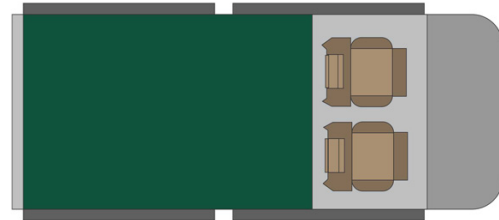

4wd Rainbow Toyota SE Zimbabwe

Modèle standard

Description	<p>Toyota Single cabin with a roof tent. Comfort and power for adventures in full areas.</p> <p>All dimensions may change without notice.</p>
Characteristics	<p>Rainbow Toyota SE Sleeps: 2 (2 seatbelts) Diesel 2.4 L engine Toyota chassis Manual 5 gear transmission Power steering ABS power brakes Airbags Central locking 4x4</p>
Fuel	<p>Diesel Average consumption: 12L/100km</p>

Dimensions	Length: 5.20 m (17'5") Width: 1.80 m (5'11") Height: 1.80 m (5'11") Canopy: Length: 2.20 m (7'3") Width: 1.30 m (4'3") Height: 1.10 m (3'7")
Passengers	2 sleeps and 2 seatbelts
Reserve	Fuel tank: 160 L (42.3 US gal) Fresh water tank: 40 L (10.6 US gal) Gas bottle: 1 x 3 kg
Beds	Double bed (roof tent): 210 x 120 cm (83" x 47")
Kitchen	Gas bottle with cooker top Fridge 40 L Dishes and cutlery Kettle Water basin
Shower/Toilet	without
Heating/Air Conditioning	Heating and air conditioning like in a car
Energy	Auxiliary battery. Lasts 12 hours and recharges while the vehicle is driving or hooked up to an external power outlet of 220V. Gas 12V outlet: Remember to bring your adaptors for charging your personal electronics such as cameras and phones.
Audio & Connexions	Radio AM/FM CD player
Camping Equipment	Camping chairs Camping table Gas bottle with cooker top
Complementary Equipment	2 spare wheels Dishes and cutlery Water filter Sheets, duvets and pillows Towels Camping chairs Camping table Fire extinguisher Axe Air compressor Tow rope
Optional Equipment	Braai: traditional BBQ from the South of Africa