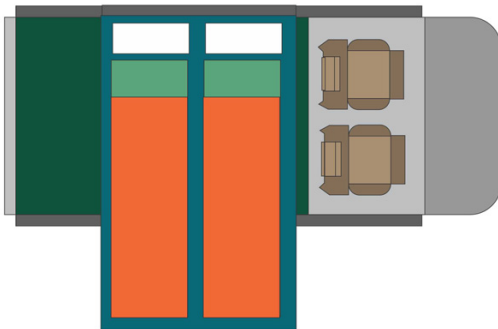

4wd Rainbow Toyota SE Zimbabwe

Modèle standard

Description	<p>Toyota Single cabin with a roof tent. Comfort and power for adventures in full areas.</p> <p>All dimensions may change without notice.</p>
Characteristics	<p>Rainbow Toyota SE Sleeps: 2 (2 seatbelts) Diesel 2.4 L engine Toyota chassis Manual 5 gear transmission Power steering ABS power brakes Airbags Central locking 4x4</p>
Fuel	<p>Diesel Average consumption: 12L/100km</p>

Dimensions	Length: 5.20 m (17'5") Width: 1.80 m (5'11") Height: 1.80 m (5'11") Canopy: Length: 2.20 m (7'3") Width: 1.30 m (4'3") Height: 1.10 m (3'7")
Passengers	2 sleeps and 2 seatbelts
Reserve	Fuel tank: 160 L (42.3 US gal) Fresh water tank: 40 L (10.6 US gal) Gas bottle: 1 x 3 kg
Beds	Double bed (roof tent): 210 x 120 cm (83" x 47")
Kitchen	Gas bottle with cooker top Fridge 40 L Dishes and cutlery Kettle Water basin
Shower/Toilet	without
Heating/Air Conditioning	Heating and air conditioning like in a car
Energy	Auxiliary battery. Lasts 12 hours and recharges while the vehicle is driving or hooked up to an external power outlet of 220V. Gas 12V outlet: Remember to bring your adaptors for charging your personal electronics such as cameras and phones.
Audio & Connexions	Radio AM/FM CD player
Camping Equipment	Camping chairs Camping table Gas bottle with cooker top
Complementary Equipment	2 spare wheels Dishes and cutlery Water filter Sheets, duvets and pillows Towels Camping chairs Camping table Fire extinguisher Axe Air compressor Tow rope
Optional Equipment	Braai: traditional BBQ from the South of Africa