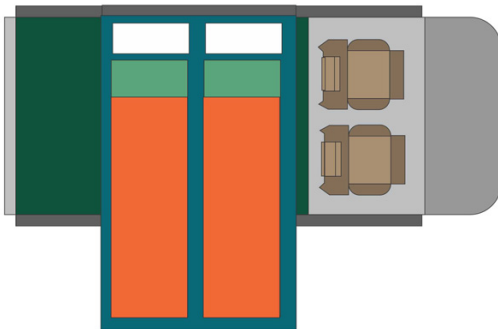

## 4wd Rainbow Toyota SE Zimbabwe

Modèle standard

Description	<p>Toyota Single cabin with a roof tent. Comfort and power for adventures in full areas.</p> <p>All dimensions may change without notice.</p>
Characteristics	<p><b>Rainbow Toyota SE</b>          Sleeps: 2 (2 seatbelts)          Diesel 2.4 L engine          Toyota chassis          Manual 5 gear transmission          Power steering          ABS power brakes          Airbags          Central locking          4x4</p>
Fuel	<p>Diesel          Average consumption: 12L/100km</p>

Dimensions	Length: 5.20 m (17'5") Width: 1.80 m (5'11") Height: 1.80 m (5'11")  <b>Canopy:</b> Length: 2.20 m (7'3") Width: 1.30 m (4'3") Height: 1.10 m (3'7")
Passengers	2 sleeps and 2 seatbelts
Reserve	Fuel tank: 160 L (42.3 US gal) Fresh water tank: 40 L (10.6 US gal) Gas bottle: 1 x 3 kg
Beds	Double bed (roof tent): 210 x 120 cm (83" x 47")
Kitchen	Gas bottle with cooker top Fridge 40 L Dishes and cutlery Kettle Water basin
Shower/Toilet	without
Heating/Air Conditionning	Heating and air conditioning like in a car
Energy	<b>Auxiliary battery.</b> Lasts 12 hours and recharges while the vehicle is driving or hooked up to an external power outlet of 220V. <b>Gas</b> <b>12V outlet:</b> Remember to bring your adaptors for charging your personal electronics such as cameras and phones.
Audio & Connexions	Radio AM/FM CD player
Camping Equipment	Camping chairs Camping table Gas bottle with cooker top
Complementary Equipment	2 spare wheels Dishes and cutlery Water filter Sheets, duvets and pillows Towels Camping chairs Camping table Fire extinguisher Axe Air compressor Tow rope
Optional Equipment	Braai: traditional BBQ from the South of Africa