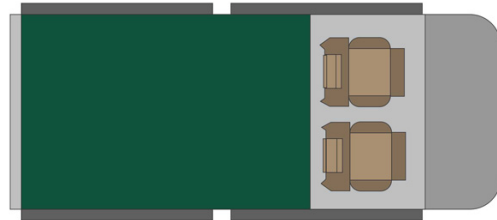

4wd Rainbow Toyota SE South Africa

Modèle standard

<p>Description</p>	<p>Toyota Single cabin with a roof tent. Comfort and power for adventures in full areas.</p> <p>All dimensions may change without notice.</p>
<p>Characteristics</p>	<p>Rainbow Toyota SE Sleeps: 2 (2 seatbelts) Diesel 2.4 L engine Toyota chassis Manual 5 gear transmission Power steering ABS power brakes Airbags Central locking 4x4</p>
<p>Fuel</p>	<p>Diesel Average consumption: 12L/100km</p>

Dimensions	Length: 5.20 m (17'5") Width: 1.80 m (5'11") Height: 1.80 m (5'11") Canopy: Length: 2.20 m (7'3") Width: 1.30 m (4'3") Height: 1.10 m (3'7")
Passengers	2 sleeps and 2 seatbelts
Reserve	Fuel tank: 160 L (42.3 US gal) Fresh water tank: 40 L (10.6 US gal) Gas bottle: 1 x 3 kg
Beds	Double bed (roof tent): 210 x 120 cm (83" x 47")
Kitchen	Gas bottle with cooker top Fridge 40 L Dishes and cutlery Kettle Water basin
Shower/Toilet	without
Heating/Air Conditionning	Heating and air conditioning like in a car
Energy	Auxiliary battery. Lasts 12 hours and recharges while the vehicle is driving or hooked up to an external power outlet of 220V. Gas 12V outlet: Remember to bring your adaptors for charging your personal electronics such as cameras and phones.
Audio & Connexions	Radio AM/FM CD player
Camping Equipment	Camping chairs Camping table Gas bottle with cooker top
Complementary Equipment	2 spare wheels Dishes and cutlery Water filter Sheets, duvets and pillows Towels Camping chairs Camping table Fire extinguisher Axe Air compressor Tow rope
Optional Equipment	Braai: traditional BBQ from the South of Africa