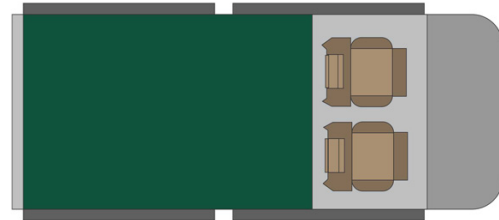

4wd Rainbow Toyota SE South Africa

Modèle standard

<p>Description</p>	<p>Toyota Single cabin with a roof tent. Comfort and power for adventures in full areas.</p> <p>All dimensions may change without notice.</p>
<p>Characteristics</p>	<p>Rainbow Toyota SE Sleeps: 2 (2 seatbelts) Diesel 2.4 L engine Toyota chassis Manual 5 gear transmission Power steering ABS power brakes Airbags Central locking 4x4</p>
<p>Fuel</p>	<p>Diesel Average consumption: 12L/100km</p>

Dimensions	Length: 5.20 m (17'5") Width: 1.80 m (5'11") Height: 1.80 m (5'11") Canopy: Length: 2.20 m (7'3") Width: 1.30 m (4'3") Height: 1.10 m (3'7")
Passengers	2 sleeps and 2 seatbelts
Reserve	Fuel tank: 160 L (42.3 US gal) Fresh water tank: 40 L (10.6 US gal) Gas bottle: 1 x 3 kg
Beds	Double bed (roof tent): 210 x 120 cm (83" x 47")
Kitchen	Gas bottle with cooker top Fridge 40 L Dishes and cutlery Kettle Water basin
Shower/Toilet	without
Heating/Air Conditioning	Heating and air conditioning like in a car
Energy	Auxiliary battery. Lasts 12 hours and recharges while the vehicle is driving or hooked up to an external power outlet of 220V. Gas 12V outlet: Remember to bring your adaptors for charging your personal electronics such as cameras and phones.
Audio & Connexions	Radio AM/FM CD player
Camping Equipment	Camping chairs Camping table Gas bottle with cooker top
Complementary Equipment	2 spare wheels Dishes and cutlery Water filter Sheets, duvets and pillows Towels Camping chairs Camping table Fire extinguisher Axe Air compressor Tow rope
Optional Equipment	Braai: traditional BBQ from the South of Africa