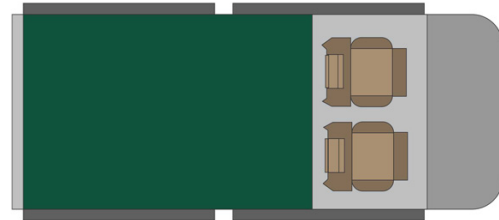

4wd Rainbow Toyota SE South Africa

Modèle standard

<p>Description</p>	<p>Toyota Single cabin with a roof tent. Comfort and power for adventures in full areas.</p> <p>All dimensions may change without notice.</p>
<p>Characteristics</p>	<p>Rainbow Toyota SE Sleeps: 2 (2 seatbelts) Diesel 2.4 L engine Toyota chassis Manual 5 gear transmission Power steering ABS power brakes Airbags Central locking 4x4</p>
<p>Fuel</p>	<p>Diesel Average consumption: 12L/100km</p>

Dimensions	<p>Length: 5.20 m (17'5") Width: 1.80 m (5'11") Height: 1.80 m (5'11")</p> <p>Canopy: Length: 2.20 m (7'3") Width: 1.30 m (4'3") Height: 1.10 m (3'7")</p>
Passengers	2 sleeps and 2 seatbelts
Reserve	<p>Fuel tank: 160 L (42.3 US gal) Fresh water tank: 40 L (10.6 US gal) Gas bottle: 1 x 3 kg</p>
Beds	Double bed (roof tent): 210 x 120 cm (83" x 47")
Kitchen	<p>Gas bottle with cooker top Fridge 40 L Dishes and cutlery Kettle Water basin</p>
Shower/Toilet	without
Heating/Air Conditioning	Heating and air conditioning like in a car
Energy	<p>Auxiliary battery. Lasts 12 hours and recharges while the vehicle is driving or hooked up to an external power outlet of 220V.</p> <p>Gas 12V outlet: Remember to bring your adaptors for charging your personal electronics such as cameras and phones.</p>
Audio & Connexions	<p>Radio AM/FM CD player</p>
Camping Equipment	<p>Camping chairs Camping table Gas bottle with cooker top</p>
Complementary Equipment	<p>2 spare wheels Dishes and cutlery Water filter Sheets, duvets and pillows Towels Camping chairs Camping table Fire extinguisher Axe Air compressor Tow rope</p>
Optional Equipment	Braai: traditional BBQ from the South of Africa