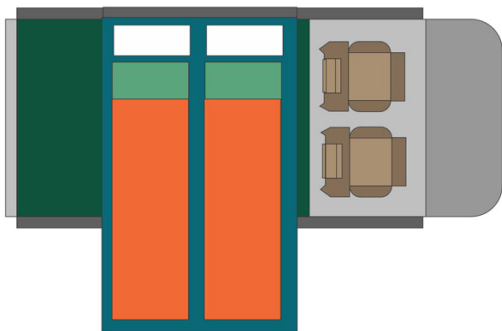

4wd Rainbow Toyota SE South Africa

Modèle standard

<p>Description</p>	<p>Toyota Single cabin with a roof tent. Comfort and power for adventures in full areas.</p> <p>All dimensions may change without notice.</p>
<p>Characteristics</p>	<p>Rainbow Toyota SE Sleeps: 2 (2 seatbelts) Diesel 2.4 L engine Toyota chassis Manual 5 gear transmission Power steering ABS power brakes Airbags Central locking 4x4</p>
<p>Fuel</p>	<p>Diesel Average consumption: 12L/100km</p>

Dimensions	Length: 5.20 m (17'5") Width: 1.80 m (5'11") Height: 1.80 m (5'11") Canopy: Length: 2.20 m (7'3") Width: 1.30 m (4'3") Height: 1.10 m (3'7")
Passengers	2 sleeps and 2 seatbelts
Reserve	Fuel tank: 160 L (42.3 US gal) Fresh water tank: 40 L (10.6 US gal) Gas bottle: 1 x 3 kg
Beds	Double bed (roof tent): 210 x 120 cm (83" x 47")
Kitchen	Gas bottle with cooker top Fridge 40 L Dishes and cutlery Kettle Water basin
Shower/Toilet	without
Heating/Air Conditioning	Heating and air conditioning like in a car
Energy	Auxiliary battery. Lasts 12 hours and recharges while the vehicle is driving or hooked up to an external power outlet of 220V. Gas 12V outlet: Remember to bring your adaptors for charging your personal electronics such as cameras and phones.
Audio & Connexions	Radio AM/FM CD player
Camping Equipment	Camping chairs Camping table Gas bottle with cooker top
Complementary Equipment	2 spare wheels Dishes and cutlery Water filter Sheets, duvets and pillows Towels Camping chairs Camping table Fire extinguisher Axe Air compressor Tow rope
Optional Equipment	Braai: traditional BBQ from the South of Africa