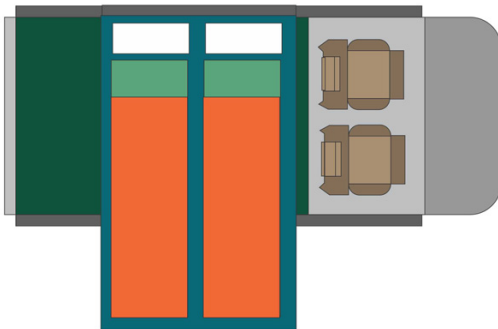

4wd Rainbow Toyota SE South Africa

Modèle standard

<p>Description</p>	<p>Toyota Single cabin with a roof tent. Comfort and power for adventures in full areas.</p> <p>All dimensions may change without notice.</p>
<p>Characteristics</p>	<p>Rainbow Toyota SE Sleeps: 2 (2 seatbelts) Diesel 2.4 L engine Toyota chassis Manual 5 gear transmission Power steering ABS power brakes Airbags Central locking 4x4</p>
<p>Fuel</p>	<p>Diesel Average consumption: 12L/100km</p>

Dimensions	Length: 5.20 m (17'5") Width: 1.80 m (5'11") Height: 1.80 m (5'11") Canopy: Length: 2.20 m (7'3") Width: 1.30 m (4'3") Height: 1.10 m (3'7")
Passengers	2 sleeps and 2 seatbelts
Reserve	Fuel tank: 160 L (42.3 US gal) Fresh water tank: 40 L (10.6 US gal) Gas bottle: 1 x 3 kg
Beds	Double bed (roof tent): 210 x 120 cm (83" x 47")
Kitchen	Gas bottle with cooker top Fridge 40 L Dishes and cutlery Kettle Water basin
Shower/Toilet	without
Heating/Air Conditionning	Heating and air conditioning like in a car
Energy	Auxiliary battery. Lasts 12 hours and recharges while the vehicle is driving or hooked up to an external power outlet of 220V. Gas 12V outlet: Remember to bring your adaptors for charging your personal electronics such as cameras and phones.
Audio & Connexions	Radio AM/FM CD player
Camping Equipment	Camping chairs Camping table Gas bottle with cooker top
Complementary Equipment	2 spare wheels Dishes and cutlery Water filter Sheets, duvets and pillows Towels Camping chairs Camping table Fire extinguisher Axe Air compressor Tow rope
Optional Equipment	Braai: traditional BBQ from the South of Africa