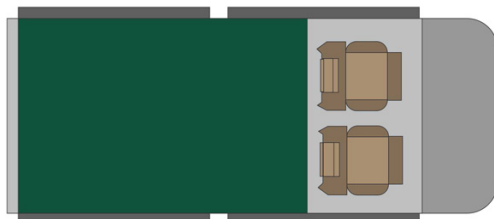

4wd Rainbow Toyota SE South Africa

Modèle standard

<p>Description</p>	<p>Toyota Single cabin with a roof tent. Comfort and power for adventures in full areas.</p> <p>All dimensions may change without notice.</p>
<p>Characteristics</p>	<p>Rainbow Toyota SE Sleeps: 2 (2 seatbelts) Diesel 2.4 L engine Toyota chassis Manual 5 gear transmission Power steering ABS power brakes Airbags Central locking 4x4</p>
<p>Fuel</p>	<p>Diesel Average consumption: 12L/100km</p>

Dimensions	Length: 5.20 m (17'5") Width: 1.80 m (5'11") Height: 1.80 m (5'11") Canopy: Length: 2.20 m (7'3") Width: 1.30 m (4'3") Height: 1.10 m (3'7")
Passengers	2 sleeps and 2 seatbelts
Reserve	Fuel tank: 160 L (42.3 US gal) Fresh water tank: 40 L (10.6 US gal) Gas bottle: 1 x 3 kg
Beds	Double bed (roof tent): 210 x 120 cm (83" x 47")
Kitchen	Gas bottle with cooker top Fridge 40 L Dishes and cutlery Kettle Water basin
Shower/Toilet	without
Heating/Air Conditioning	Heating and air conditioning like in a car
Energy	Auxiliary battery. Lasts 12 hours and recharges while the vehicle is driving or hooked up to an external power outlet of 220V. Gas 12V outlet: Remember to bring your adaptors for charging your personal electronics such as cameras and phones.
Audio & Connexions	Radio AM/FM CD player
Camping Equipment	Camping chairs Camping table Gas bottle with cooker top
Complementary Equipment	2 spare wheels Dishes and cutlery Water filter Sheets, duvets and pillows Towels Camping chairs Camping table Fire extinguisher Axe Air compressor Tow rope
Optional Equipment	Braai: traditional BBQ from the South of Africa