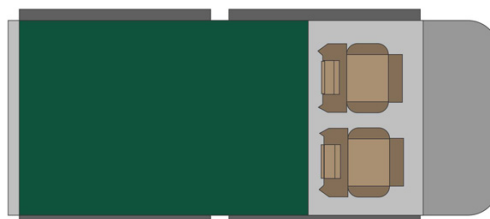

4wd Rainbow Toyota SE Namibia

Modèle standard

<p>Description</p>	<p>Toyota Single cabin with a roof tent. Comfort and power for adventures in full areas.</p> <p>All dimensions may change without notice.</p>
<p>Characteristics</p>	<p>Rainbow Toyota SE Sleeps: 2 (2 seatbelts) Diesel 2.4 L engine Toyota chassis Manual 5 gear transmission Power steering ABS power brakes Airbags Central locking 4x4</p>
<p>Fuel</p>	<p>Diesel Average consumption: 12L/100km</p>

Dimensions	Length: 5.20 m (17'5") Width: 1.80 m (5'11") Height: 1.80 m (5'11") Canopy: Length: 2.20 m (7'3") Width: 1.30 m (4'3") Height: 1.10 m (3'7")
Passengers	2 sleeps and 2 seatbelts
Reserve	Réservoir carburant : 160 L Réservoir eau propre : 40 L Bouteille de gaz : 1 x 3 kg
Beds	Double bed (roof tent): 210 x 120 cm (83" x 47")
Kitchen	Gas bottle with cooker top Fridge 40 L Dishes and cutlery Kettle Water basin
Shower/Toilet	without
Heating/Air Conditionning	Heating and air conditioning like in a car
Energy	Auxiliary battery. Lasts 12 hours and recharges while the vehicle is driving or hooked up to an external power outlet of 220V. Gas 12V outlet: Remember to bring your adaptors for charging your personal electronics such as cameras and phones.
Audio & Connexions	Radio AM/FM Lecteur CD
Camping Equipment	Camping chairs Camping table Gas bottle with cooker top
Complementary Equipment	2 spare wheels Dishes and cutlery Water filter Sheets, duvets and pillows Towels Camping chairs Camping table Fire extinguisher Axe Air compressor Tow rope
Optional Equipment	Braai: traditional BBQ from the South of Africa