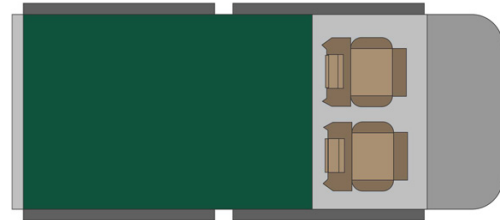

# 4wd Rainbow Toyota SE Namibia

Modèle standard

<p>Description</p>	<p>Toyota Single cabin with a roof tent. Comfort and power for adventures in full areas.</p> <p>All dimensions may change without notice.</p>
<p>Characteristics</p>	<p><b>Rainbow Toyota SE</b>          Sleeps: 2 (2 seatbelts)          Diesel 2.4 L engine          Toyota chassis          Manual 5 gear transmission          Power steering          ABS power brakes          Airbags          Central locking          4x4</p>
<p>Fuel</p>	<p>Diesel          Average consumption: 12L/100km</p>

Dimensions	Length: 5.20 m (17'5") Width: 1.80 m (5'11") Height: 1.80 m (5'11")  <b>Canopy:</b> Length: 2.20 m (7'3") Width: 1.30 m (4'3") Height: 1.10 m (3'7")
Passengers	2 sleeps and 2 seatbelts
Reserve	Réservoir carburant : 160 L Réservoir eau propre : 40 L Bouteille de gaz : 1 x 3 kg
Beds	Double bed (roof tent): 210 x 120 cm (83" x 47")
Kitchen	Gas bottle with cooker top Fridge 40 L Dishes and cutlery Kettle Water basin
Shower/Toilet	without
Heating/Air Conditionning	Heating and air conditioning like in a car
Energy	<b>Auxiliary battery.</b> Lasts 12 hours and recharges while the vehicle is driving or hooked up to an external power outlet of 220V. <b>Gas</b> <b>12V outlet:</b> Remember to bring your adaptors for charging your personal electronics such as cameras and phones.
Audio & Connexions	Radio AM/FM Lecteur CD
Camping Equipment	Camping chairs Camping table Gas bottle with cooker top
Complementary Equipment	2 spare wheels Dishes and cutlery Water filter Sheets, duvets and pillows Towels Camping chairs Camping table Fire extinguisher Axe Air compressor Tow rope
Optional Equipment	Braai: traditional BBQ from the South of Africa