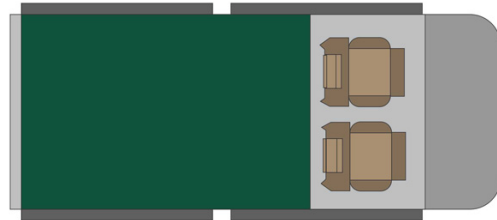

4wd Rainbow Toyota SE Namibia

Modèle standard

<p>Description</p>	<p>Toyota Single cabin with a roof tent. Comfort and power for adventures in full areas.</p> <p>All dimensions may change without notice.</p>
<p>Characteristics</p>	<p>Rainbow Toyota SE Sleeps: 2 (2 seatbelts) Diesel 2.4 L engine Toyota chassis Manual 5 gear transmission Power steering ABS power brakes Airbags Central locking 4x4</p>
<p>Fuel</p>	<p>Diesel Average consumption: 12L/100km</p>

Dimensions	Length: 5.20 m (17'5") Width: 1.80 m (5'11") Height: 1.80 m (5'11") Canopy: Length: 2.20 m (7'3") Width: 1.30 m (4'3") Height: 1.10 m (3'7")
Passengers	2 sleeps and 2 seatbelts
Reserve	Réservoir carburant : 160 L Réservoir eau propre : 40 L Bouteille de gaz : 1 x 3 kg
Beds	Double bed (roof tent): 210 x 120 cm (83" x 47")
Kitchen	Gas bottle with cooker top Fridge 40 L Dishes and cutlery Kettle Water basin
Shower/Toilet	without
Heating/Air Conditionning	Heating and air conditioning like in a car
Energy	Auxiliary battery. Lasts 12 hours and recharges while the vehicle is driving or hooked up to an external power outlet of 220V. Gas 12V outlet: Remember to bring your adaptors for charging your personal electronics such as cameras and phones.
Audio & Connexions	Radio AM/FM Lecteur CD
Camping Equipment	Camping chairs Camping table Gas bottle with cooker top
Complementary Equipment	2 spare wheels Dishes and cutlery Water filter Sheets, duvets and pillows Towels Camping chairs Camping table Fire extinguisher Axe Air compressor Tow rope
Optional Equipment	Braai: traditional BBQ from the South of Africa