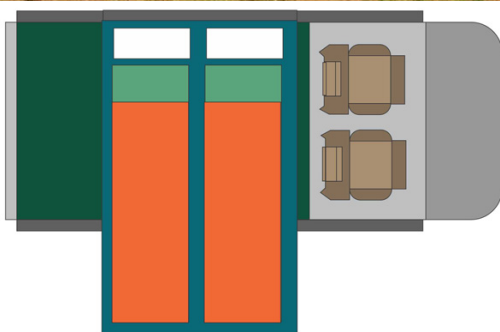

4wd Rainbow Toyota SE Namibia

Modèle standard

<p>Description</p>	<p>Toyota Single cabin with a roof tent. Comfort and power for adventures in full areas.</p> <p>All dimensions may change without notice.</p>
<p>Characteristics</p>	<p>Rainbow Toyota SE Sleeps: 2 (2 seatbelts) Diesel 2.4 L engine Toyota chassis Manual 5 gear transmission Power steering ABS power brakes Airbags Central locking 4x4</p>
<p>Fuel</p>	<p>Diesel Average consumption: 12L/100km</p>

Dimensions	Length: 5.20 m (17'5") Width: 1.80 m (5'11") Height: 1.80 m (5'11") Canopy: Length: 2.20 m (7'3") Width: 1.30 m (4'3") Height: 1.10 m (3'7")
Passengers	2 sleeps and 2 seatbelts
Reserve	Réservoir carburant : 160 L Réservoir eau propre : 40 L Bouteille de gaz : 1 x 3 kg
Beds	Double bed (roof tent): 210 x 120 cm (83" x 47")
Kitchen	Gas bottle with cooker top Fridge 40 L Dishes and cutlery Kettle Water basin
Shower/Toilet	without
Heating/Air Conditionning	Heating and air conditioning like in a car
Energy	Auxiliary battery. Lasts 12 hours and recharges while the vehicle is driving or hooked up to an external power outlet of 220V. Gas 12V outlet: Remember to bring your adaptors for charging your personal electronics such as cameras and phones.
Audio & Connexions	Radio AM/FM Lecteur CD
Camping Equipment	Camping chairs Camping table Gas bottle with cooker top
Complementary Equipment	2 spare wheels Dishes and cutlery Water filter Sheets, duvets and pillows Towels Camping chairs Camping table Fire extinguisher Axe Air compressor Tow rope
Optional Equipment	Braai: traditional BBQ from the South of Africa