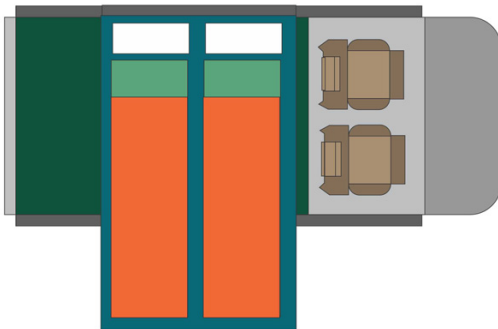

4wd Rainbow Toyota SE Namibia

Modèle standard

<p>Description</p>	<p>Toyota Single cabin with a roof tent. Comfort and power for adventures in full areas.</p> <p>All dimensions may change without notice.</p>
<p>Characteristics</p>	<p>Rainbow Toyota SE Sleeps: 2 (2 seatbelts) Diesel 2.4 L engine Toyota chassis Manual 5 gear transmission Power steering ABS power brakes Airbags Central locking 4x4</p>
<p>Fuel</p>	<p>Diesel Average consumption: 12L/100km</p>

Dimensions	Length: 5.20 m (17'5") Width: 1.80 m (5'11") Height: 1.80 m (5'11") Canopy: Length: 2.20 m (7'3") Width: 1.30 m (4'3") Height: 1.10 m (3'7")
Passengers	2 sleeps and 2 seatbelts
Reserve	Réservoir carburant : 160 L Réservoir eau propre : 40 L Bouteille de gaz : 1 x 3 kg
Beds	Double bed (roof tent): 210 x 120 cm (83" x 47")
Kitchen	Gas bottle with cooker top Fridge 40 L Dishes and cutlery Kettle Water basin
Shower/Toilet	without
Heating/Air Conditionning	Heating and air conditioning like in a car
Energy	Auxiliary battery. Lasts 12 hours and recharges while the vehicle is driving or hooked up to an external power outlet of 220V. Gas 12V outlet: Remember to bring your adaptors for charging your personal electronics such as cameras and phones.
Audio & Connexions	Radio AM/FM Lecteur CD
Camping Equipment	Camping chairs Camping table Gas bottle with cooker top
Complementary Equipment	2 spare wheels Dishes and cutlery Water filter Sheets, duvets and pillows Towels Camping chairs Camping table Fire extinguisher Axe Air compressor Tow rope
Optional Equipment	Braai: traditional BBQ from the South of Africa