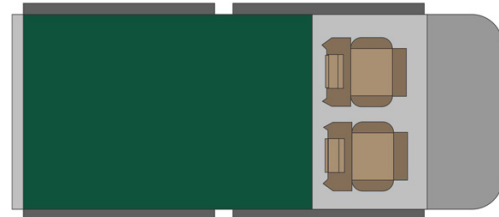

4wd Rainbow Toyota SE Namibia

Modèle standard

<p>Description</p>	<p>Toyota Single cabin with a roof tent. Comfort and power for adventures in full areas.</p> <p>All dimensions may change without notice.</p>
<p>Characteristics</p>	<p>Rainbow Toyota SE Sleeps: 2 (2 seatbelts) Diesel 2.4 L engine Toyota chassis Manual 5 gear transmission Power steering ABS power brakes Airbags Central locking 4x4</p>
<p>Fuel</p>	<p>Diesel Average consumption: 12L/100km</p>

Dimensions	Length: 5.20 m (17'5") Width: 1.80 m (5'11") Height: 1.80 m (5'11") Canopy: Length: 2.20 m (7'3") Width: 1.30 m (4'3") Height: 1.10 m (3'7")
Passengers	2 sleeps and 2 seatbelts
Reserve	Réservoir carburant : 160 L Réservoir eau propre : 40 L Bouteille de gaz : 1 x 3 kg
Beds	Double bed (roof tent): 210 x 120 cm (83" x 47")
Kitchen	Gas bottle with cooker top Fridge 40 L Dishes and cutlery Kettle Water basin
Shower/Toilet	without
Heating/Air Conditionning	Heating and air conditioning like in a car
Energy	Auxiliary battery. Lasts 12 hours and recharges while the vehicle is driving or hooked up to an external power outlet of 220V. Gas 12V outlet: Remember to bring your adaptors for charging your personal electronics such as cameras and phones.
Audio & Connexions	Radio AM/FM Lecteur CD
Camping Equipment	Camping chairs Camping table Gas bottle with cooker top
Complementary Equipment	2 spare wheels Dishes and cutlery Water filter Sheets, duvets and pillows Towels Camping chairs Camping table Fire extinguisher Axe Air compressor Tow rope
Optional Equipment	Braai: traditional BBQ from the South of Africa