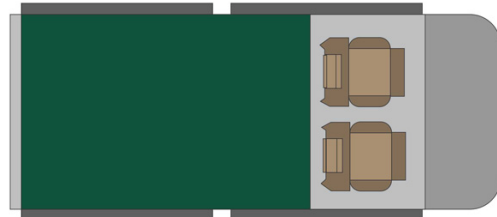

4wd Rainbow Toyota SE Namibia

Modèle standard

<p>Description</p>	<p>Toyota Single cabin with a roof tent. Comfort and power for adventures in full areas.</p> <p>All dimensions may change without notice.</p>
<p>Characteristics</p>	<p>Rainbow Toyota SE Sleeps: 2 (2 seatbelts) Diesel 2.4 L engine Toyota chassis Manual 5 gear transmission Power steering ABS power brakes Airbags Central locking 4x4</p>
<p>Fuel</p>	<p>Diesel Average consumption: 12L/100km</p>

Dimensions	Length: 5.20 m (17'5") Width: 1.80 m (5'11") Height: 1.80 m (5'11") Canopy: Length: 2.20 m (7'3") Width: 1.30 m (4'3") Height: 1.10 m (3'7")
Passengers	2 sleeps and 2 seatbelts
Reserve	Réservoir carburant : 160 L Réservoir eau propre : 40 L Bouteille de gaz : 1 x 3 kg
Beds	Double bed (roof tent): 210 x 120 cm (83" x 47")
Kitchen	Gas bottle with cooker top Fridge 40 L Dishes and cutlery Kettle Water basin
Shower/Toilet	without
Heating/Air Conditionning	Heating and air conditioning like in a car
Energy	Auxiliary battery. Lasts 12 hours and recharges while the vehicle is driving or hooked up to an external power outlet of 220V. Gas 12V outlet: Remember to bring your adaptors for charging your personal electronics such as cameras and phones.
Audio & Connexions	Radio AM/FM Lecteur CD
Camping Equipment	Camping chairs Camping table Gas bottle with cooker top
Complementary Equipment	2 spare wheels Dishes and cutlery Water filter Sheets, duvets and pillows Towels Camping chairs Camping table Fire extinguisher Axe Air compressor Tow rope
Optional Equipment	Braai: traditional BBQ from the South of Africa