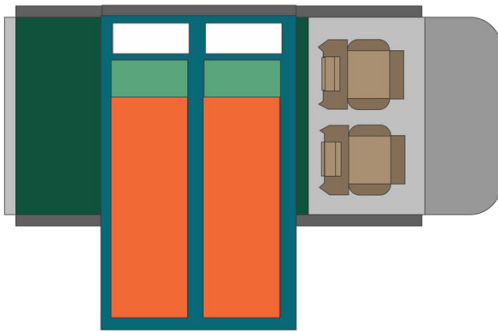

# 4wd Rainbow Toyota SE Namibia

Modèle standard

<p>Description</p>	<p>Toyota Single cabin with a roof tent. Comfort and power for adventures in full areas.</p> <p>All dimensions may change without notice.</p>
<p>Characteristics</p>	<p><b>Rainbow Toyota SE</b>          Sleeps: 2 (2 seatbelts)          Diesel 2.4 L engine          Toyota chassis          Manual 5 gear transmission          Power steering          ABS power brakes          Airbags          Central locking          4x4</p>
<p>Fuel</p>	<p>Diesel          Average consumption: 12L/100km</p>

Dimensions	Length: 5.20 m (17'5") Width: 1.80 m (5'11") Height: 1.80 m (5'11")  <b>Canopy:</b> Length: 2.20 m (7'3") Width: 1.30 m (4'3") Height: 1.10 m (3'7")
Passengers	2 sleeps and 2 seatbelts
Reserve	Réservoir carburant : 160 L Réservoir eau propre : 40 L Bouteille de gaz : 1 x 3 kg
Beds	Double bed (roof tent): 210 x 120 cm (83" x 47")
Kitchen	Gas bottle with cooker top Fridge 40 L Dishes and cutlery Kettle Water basin
Shower/Toilet	without
Heating/Air Conditionning	Heating and air conditioning like in a car
Energy	<b>Auxiliary battery.</b> Lasts 12 hours and recharges while the vehicle is driving or hooked up to an external power outlet of 220V. <b>Gas</b> <b>12V outlet:</b> Remember to bring your adaptors for charging your personal electronics such as cameras and phones.
Audio & Connexions	Radio AM/FM Lecteur CD
Camping Equipment	Camping chairs Camping table Gas bottle with cooker top
Complementary Equipment	2 spare wheels Dishes and cutlery Water filter Sheets, duvets and pillows Towels Camping chairs Camping table Fire extinguisher Axe Air compressor Tow rope
Optional Equipment	Braai: traditional BBQ from the South of Africa