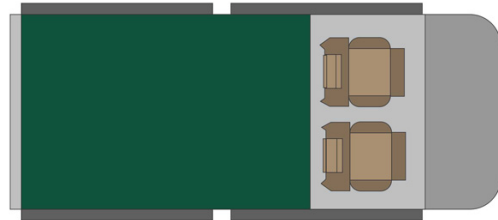

4wd Rainbow Toyota SE Mozambique

Modèle standard

Description	<p>Toyota Single cabin with a roof tent. Comfort and power for adventures in full areas.</p> <p>All dimensions may change without notice.</p>
Characteristics	<p>Rainbow Toyota SE Sleeps: 2 (2 seatbelts) Diesel 2.4 L engine Toyota chassis Manual 5 gear transmission Power steering ABS power brakes Airbags Central locking 4x4</p>
Fuel	<p>Diesel Average consumption: 12L/100km</p>

Dimensions	Length: 5.20 m (17'5") Width: 1.80 m (5'11") Height: 1.80 m (5'11") Canopy: Length: 2.20 m (7'3") Width: 1.30 m (4'3") Height: 1.10 m (3'7")
Passengers	2 sleeps and 2 seatbelts
Reserve	Fuel tank: 160 L (42.3 US gal) Fresh water tank: 40 L (10.6 US gal) Gas bottle: 1 x 3 kg
Beds	Double bed (roof tent): 210 x 120 cm (83" x 47")
Kitchen	Gas bottle with cooker top Fridge 40 L Dishes and cutlery Kettle Water basin
Shower/Toilet	without
Heating/Air Conditioning	Heating and air conditioning like in a car
Energy	Auxiliary battery. Lasts 12 hours and recharges while the vehicle is driving or hooked up to an external power outlet of 220V. Gas 12V outlet: Remember to bring your adaptors for charging your personal electronics such as cameras and phones.
Audio & Connexions	Radio AM/FM CD player
Camping Equipment	Camping chairs Camping table Gas bottle with cooker top
Complementary Equipment	2 spare wheels Dishes and cutlery Water filter Sheets, duvets and pillows Towels Camping chairs Camping table Fire extinguisher Axe Air compressor Tow rope
Optional Equipment	Braai: traditional BBQ from the South of Africa