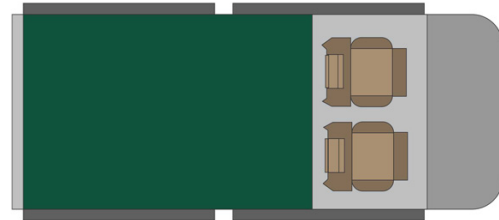

4wd Rainbow Toyota SE Mozambique

Modèle standard

Description	<p>Toyota Single cabin with a roof tent. Comfort and power for adventures in full areas.</p> <p>All dimensions may change without notice.</p>
Characteristics	<p>Rainbow Toyota SE Sleeps: 2 (2 seatbelts) Diesel 2.4 L engine Toyota chassis Manual 5 gear transmission Power steering ABS power brakes Airbags Central locking 4x4</p>
Fuel	<p>Diesel Average consumption: 12L/100km</p>

Dimensions	Length: 5.20 m (17'5") Width: 1.80 m (5'11") Height: 1.80 m (5'11") Canopy: Length: 2.20 m (7'3") Width: 1.30 m (4'3") Height: 1.10 m (3'7")
Passengers	2 sleeps and 2 seatbelts
Reserve	Fuel tank: 160 L (42.3 US gal) Fresh water tank: 40 L (10.6 US gal) Gas bottle: 1 x 3 kg
Beds	Double bed (roof tent): 210 x 120 cm (83" x 47")
Kitchen	Gas bottle with cooker top Fridge 40 L Dishes and cutlery Kettle Water basin
Shower/Toilet	without
Heating/Air Conditioning	Heating and air conditioning like in a car
Energy	Auxiliary battery. Lasts 12 hours and recharges while the vehicle is driving or hooked up to an external power outlet of 220V. Gas 12V outlet: Remember to bring your adaptors for charging your personal electronics such as cameras and phones.
Audio & Connexions	Radio AM/FM CD player
Camping Equipment	Camping chairs Camping table Gas bottle with cooker top
Complementary Equipment	2 spare wheels Dishes and cutlery Water filter Sheets, duvets and pillows Towels Camping chairs Camping table Fire extinguisher Axe Air compressor Tow rope
Optional Equipment	Braai: traditional BBQ from the South of Africa