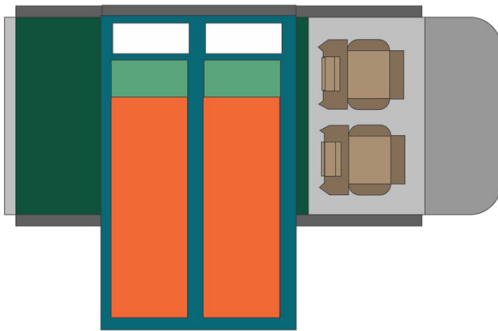

# 4wd Rainbow Toyota SE Mozambique

Modèle standard

Description	<p>Toyota Single cabin with a roof tent. Comfort and power for adventures in full areas.</p> <p>All dimensions may change without notice.</p>
Characteristics	<p><b>Rainbow Toyota SE</b>          Sleeps: 2 (2 seatbelts)          Diesel 2.4 L engine          Toyota chassis          Manual 5 gear transmission          Power steering          ABS power brakes          Airbags          Central locking          4x4</p>
Fuel	<p>Diesel          Average consumption: 12L/100km</p>

Dimensions	Length: 5.20 m (17'5") Width: 1.80 m (5'11") Height: 1.80 m (5'11")  <b>Canopy:</b> Length: 2.20 m (7'3") Width: 1.30 m (4'3") Height: 1.10 m (3'7")
Passengers	2 sleeps and 2 seatbelts
Reserve	Fuel tank: 160 L (42.3 US gal) Fresh water tank: 40 L (10.6 US gal) Gas bottle: 1 x 3 kg
Beds	Double bed (roof tent): 210 x 120 cm (83" x 47")
Kitchen	Gas bottle with cooker top Fridge 40 L Dishes and cutlery Kettle Water basin
Shower/Toilet	without
Heating/Air Conditioning	Heating and air conditioning like in a car
Energy	<b>Auxiliary battery.</b> Lasts 12 hours and recharges while the vehicle is driving or hooked up to an external power outlet of 220V. <b>Gas</b> <b>12V outlet:</b> Remember to bring your adaptors for charging your personal electronics such as cameras and phones.
Audio & Connexions	Radio AM/FM CD player
Camping Equipment	Camping chairs Camping table Gas bottle with cooker top
Complementary Equipment	2 spare wheels Dishes and cutlery Water filter Sheets, duvets and pillows Towels Camping chairs Camping table Fire extinguisher Axe Air compressor Tow rope
Optional Equipment	Braai: traditional BBQ from the South of Africa