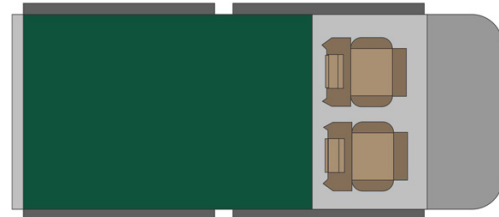

4wd Rainbow Toyota SE Mozambique

Modèle standard

Description	<p>Toyota Single cabin with a roof tent. Comfort and power for adventures in full areas.</p> <p>All dimensions may change without notice.</p>
Characteristics	<p>Rainbow Toyota SE Sleeps: 2 (2 seatbelts) Diesel 2.4 L engine Toyota chassis Manual 5 gear transmission Power steering ABS power brakes Airbags Central locking 4x4</p>
Fuel	<p>Diesel Average consumption: 12L/100km</p>

Dimensions	Length: 5.20 m (17'5") Width: 1.80 m (5'11") Height: 1.80 m (5'11") Canopy: Length: 2.20 m (7'3") Width: 1.30 m (4'3") Height: 1.10 m (3'7")
Passengers	2 sleeps and 2 seatbelts
Reserve	Fuel tank: 160 L (42.3 US gal) Fresh water tank: 40 L (10.6 US gal) Gas bottle: 1 x 3 kg
Beds	Double bed (roof tent): 210 x 120 cm (83" x 47")
Kitchen	Gas bottle with cooker top Fridge 40 L Dishes and cutlery Kettle Water basin
Shower/Toilet	without
Heating/Air Conditioning	Heating and air conditioning like in a car
Energy	Auxiliary battery. Lasts 12 hours and recharges while the vehicle is driving or hooked up to an external power outlet of 220V. Gas 12V outlet: Remember to bring your adaptors for charging your personal electronics such as cameras and phones.
Audio & Connexions	Radio AM/FM CD player
Camping Equipment	Camping chairs Camping table Gas bottle with cooker top
Complementary Equipment	2 spare wheels Dishes and cutlery Water filter Sheets, duvets and pillows Towels Camping chairs Camping table Fire extinguisher Axe Air compressor Tow rope
Optional Equipment	Braai: traditional BBQ from the South of Africa