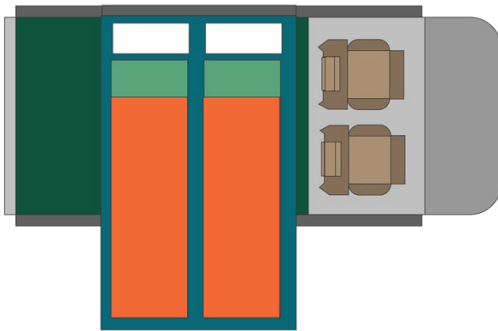

4wd Rainbow Toyota SE Mozambique

Modèle standard

Description	<p>Toyota Single cabin with a roof tent. Comfort and power for adventures in full areas.</p> <p>All dimensions may change without notice.</p>
Characteristics	<p>Rainbow Toyota SE Sleeps: 2 (2 seatbelts) Diesel 2.4 L engine Toyota chassis Manual 5 gear transmission Power steering ABS power brakes Airbags Central locking 4x4</p>
Fuel	<p>Diesel Average consumption: 12L/100km</p>

Dimensions	Length: 5.20 m (17'5") Width: 1.80 m (5'11") Height: 1.80 m (5'11") Canopy: Length: 2.20 m (7'3") Width: 1.30 m (4'3") Height: 1.10 m (3'7")
Passengers	2 sleeps and 2 seatbelts
Reserve	Fuel tank: 160 L (42.3 US gal) Fresh water tank: 40 L (10.6 US gal) Gas bottle: 1 x 3 kg
Beds	Double bed (roof tent): 210 x 120 cm (83" x 47")
Kitchen	Gas bottle with cooker top Fridge 40 L Dishes and cutlery Kettle Water basin
Shower/Toilet	without
Heating/Air Conditioning	Heating and air conditioning like in a car
Energy	Auxiliary battery. Lasts 12 hours and recharges while the vehicle is driving or hooked up to an external power outlet of 220V. Gas 12V outlet: Remember to bring your adaptors for charging your personal electronics such as cameras and phones.
Audio & Connexions	Radio AM/FM CD player
Camping Equipment	Camping chairs Camping table Gas bottle with cooker top
Complementary Equipment	2 spare wheels Dishes and cutlery Water filter Sheets, duvets and pillows Towels Camping chairs Camping table Fire extinguisher Axe Air compressor Tow rope
Optional Equipment	Braai: traditional BBQ from the South of Africa