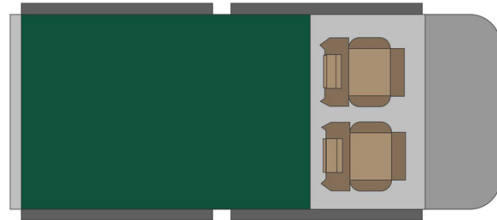

4wd Rainbow Toyota SE Mozambique

Modèle standard

Description	<p>Toyota Single cabin with a roof tent. Comfort and power for adventures in full areas.</p> <p>All dimensions may change without notice.</p>
Characteristics	<p>Rainbow Toyota SE Sleeps: 2 (2 seatbelts) Diesel 2.4 L engine Toyota chassis Manual 5 gear transmission Power steering ABS power brakes Airbags Central locking 4x4</p>
Fuel	<p>Diesel Average consumption: 12L/100km</p>

Dimensions	Length: 5.20 m (17'5") Width: 1.80 m (5'11") Height: 1.80 m (5'11") Canopy: Length: 2.20 m (7'3") Width: 1.30 m (4'3") Height: 1.10 m (3'7")
Passengers	2 sleeps and 2 seatbelts
Reserve	Fuel tank: 160 L (42.3 US gal) Fresh water tank: 40 L (10.6 US gal) Gas bottle: 1 x 3 kg
Beds	Double bed (roof tent): 210 x 120 cm (83" x 47")
Kitchen	Gas bottle with cooker top Fridge 40 L Dishes and cutlery Kettle Water basin
Shower/Toilet	without
Heating/Air Conditioning	Heating and air conditioning like in a car
Energy	Auxiliary battery. Lasts 12 hours and recharges while the vehicle is driving or hooked up to an external power outlet of 220V. Gas 12V outlet: Remember to bring your adaptors for charging your personal electronics such as cameras and phones.
Audio & Connexions	Radio AM/FM CD player
Camping Equipment	Camping chairs Camping table Gas bottle with cooker top
Complementary Equipment	2 spare wheels Dishes and cutlery Water filter Sheets, duvets and pillows Towels Camping chairs Camping table Fire extinguisher Axe Air compressor Tow rope
Optional Equipment	Braai: traditional BBQ from the South of Africa