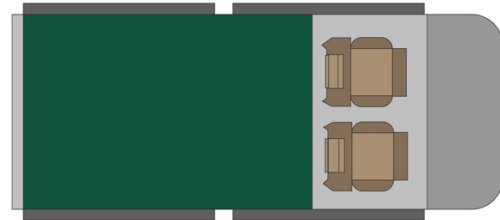

# 4wd Rainbow Toyota SE Mozambique

Modèle standard

Description	<p>Toyota Single cabin with a roof tent. Comfort and power for adventures in full areas.</p> <p>All dimensions may change without notice.</p>
Characteristics	<p><b>Rainbow Toyota SE</b>          Sleeps: 2 (2 seatbelts)          Diesel 2.4 L engine          Toyota chassis          Manual 5 gear transmission          Power steering          ABS power brakes          Airbags          Central locking          4x4</p>
Fuel	<p>Diesel          Average consumption: 12L/100km</p>

Dimensions	Length: 5.20 m (17'5") Width: 1.80 m (5'11") Height: 1.80 m (5'11")  <b>Canopy:</b> Length: 2.20 m (7'3") Width: 1.30 m (4'3") Height: 1.10 m (3'7")
Passengers	2 sleeps and 2 seatbelts
Reserve	Fuel tank: 160 L (42.3 US gal) Fresh water tank: 40 L (10.6 US gal) Gas bottle: 1 x 3 kg
Beds	Double bed (roof tent): 210 x 120 cm (83" x 47")
Kitchen	Gas bottle with cooker top Fridge 40 L Dishes and cutlery Kettle Water basin
Shower/Toilet	without
Heating/Air Conditioning	Heating and air conditioning like in a car
Energy	<b>Auxiliary battery.</b> Lasts 12 hours and recharges while the vehicle is driving or hooked up to an external power outlet of 220V. <b>Gas</b> <b>12V outlet:</b> Remember to bring your adaptors for charging your personal electronics such as cameras and phones.
Audio & Connexions	Radio AM/FM CD player
Camping Equipment	Camping chairs Camping table Gas bottle with cooker top
Complementary Equipment	2 spare wheels Dishes and cutlery Water filter Sheets, duvets and pillows Towels Camping chairs Camping table Fire extinguisher Axe Air compressor Tow rope
Optional Equipment	Braai: traditional BBQ from the South of Africa