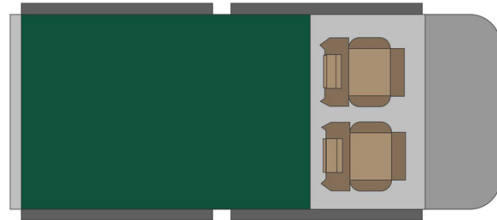

4wd Rainbow Toyota SE Botswana

Modèle standard

<p>Description</p>	<p>Toyota Single cabin with a roof tent. Comfort and power for adventures in full areas.</p> <p>All dimensions may change without notice.</p>
<p>Characteristics</p>	<p>Rainbow Toyota SE Sleeps: 2 (2 seatbelts) Diesel 2.4 L engine Toyota chassis Manual 5 gear transmission Power steering ABS power brakes Airbags Central locking 4x4</p>
<p>Fuel</p>	<p>Diesel Average consumption: 12L/100km</p>

Dimensions	Length: 5.20 m (17'5") Width: 1.80 m (5'11") Height: 1.80 m (5'11") Canopy: Length: 2.20 m (7'3") Width: 1.30 m (4'3") Height: 1.10 m (3'7")
Passengers	2 sleeps and 2 seatbelts
Reserve	Réservoir carburant : 160 L Réservoir eau propre : 40 L Bouteille de gaz : 1 x 3 kg
Beds	Double bed (roof tent): 210 x 120 cm (83" x 47")
Kitchen	Gas bottle with cooker top Fridge 40 L Dishes and cutlery Kettle Water basin
Shower/Toilet	without
Heating/Air Conditionning	Heating and air conditioning like in a car
Energy	Auxiliary battery. Lasts 12 hours and recharges while the vehicle is driving or hooked up to an external power outlet of 220V. Gas 12V outlet: Remember to bring your adaptors for charging your personal electronics such as cameras and phones.
Audio & Connexions	Radio AM/FM Lecteur CD
Camping Equipment	Camping chairs Camping table Gas bottle with cooker top
Complementary Equipment	2 spare wheels Dishes and cutlery Water filter Sheets, duvets and pillows Towels Camping chairs Camping table Fire extinguisher Axe Air compressor Tow rope
Optional Equipment	Braai: traditional BBQ from the South of Africa