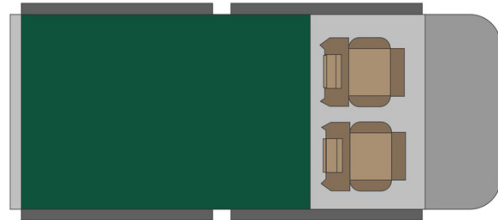

4wd Rainbow Toyota SE Botswana

Modèle standard

<p>Description</p>	<p>Toyota Single cabin with a roof tent. Comfort and power for adventures in full areas.</p> <p>All dimensions may change without notice.</p>
<p>Characteristics</p>	<p>Rainbow Toyota SE Sleeps: 2 (2 seatbelts) Diesel 2.4 L engine Toyota chassis Manual 5 gear transmission Power steering ABS power brakes Airbags Central locking 4x4</p>
<p>Fuel</p>	<p>Diesel Average consumption: 12L/100km</p>

Dimensions	Length: 5.20 m (17'5") Width: 1.80 m (5'11") Height: 1.80 m (5'11") Canopy: Length: 2.20 m (7'3") Width: 1.30 m (4'3") Height: 1.10 m (3'7")
Passengers	2 sleeps and 2 seatbelts
Reserve	Réservoir carburant : 160 L Réservoir eau propre : 40 L Bouteille de gaz : 1 x 3 kg
Beds	Double bed (roof tent): 210 x 120 cm (83" x 47")
Kitchen	Gas bottle with cooker top Fridge 40 L Dishes and cutlery Kettle Water basin
Shower/Toilet	without
Heating/Air Conditionning	Heating and air conditioning like in a car
Energy	Auxiliary battery. Lasts 12 hours and recharges while the vehicle is driving or hooked up to an external power outlet of 220V. Gas 12V outlet: Remember to bring your adaptors for charging your personal electronics such as cameras and phones.
Audio & Connexions	Radio AM/FM Lecteur CD
Camping Equipment	Camping chairs Camping table Gas bottle with cooker top
Complementary Equipment	2 spare wheels Dishes and cutlery Water filter Sheets, duvets and pillows Towels Camping chairs Camping table Fire extinguisher Axe Air compressor Tow rope
Optional Equipment	Braai: traditional BBQ from the South of Africa