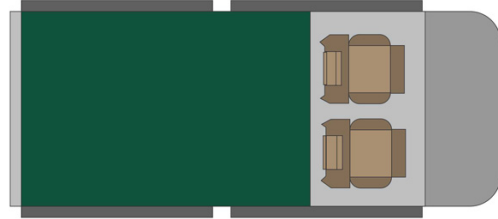

# 4wd Rainbow Toyota SE Botswana

Modèle standard

<p>Description</p>	<p>Toyota Single cabin with a roof tent. Comfort and power for adventures in full areas.</p> <p>All dimensions may change without notice.</p>
<p>Characteristics</p>	<p><b>Rainbow Toyota SE</b>          Sleeps: 2 (2 seatbelts)          Diesel 2.4 L engine          Toyota chassis          Manual 5 gear transmission          Power steering          ABS power brakes          Airbags          Central locking          4x4</p>
<p>Fuel</p>	<p>Diesel          Average consumption: 12L/100km</p>

Dimensions	Length: 5.20 m (17'5") Width: 1.80 m (5'11") Height: 1.80 m (5'11")  <b>Canopy:</b> Length: 2.20 m (7'3") Width: 1.30 m (4'3") Height: 1.10 m (3'7")
Passengers	2 sleeps and 2 seatbelts
Reserve	Réservoir carburant : 160 L Réservoir eau propre : 40 L Bouteille de gaz : 1 x 3 kg
Beds	Double bed (roof tent): 210 x 120 cm (83" x 47")
Kitchen	Gas bottle with cooker top Fridge 40 L Dishes and cutlery Kettle Water basin
Shower/Toilet	without
Heating/Air Conditionning	Heating and air conditioning like in a car
Energy	<b>Auxiliary battery. Lasts 12 hours and recharges while the vehicle is driving or hooked up to an external power outlet of 220V.</b> <b>Gas</b> <b>12V outlet: Remember to bring your adaptors for charging your personal electronics such as cameras and phones.</b>
Audio & Connexions	Radio AM/FM Lecteur CD
Camping Equipment	Camping chairs Camping table Gas bottle with cooker top
Complementary Equipment	2 spare wheels Dishes and cutlery Water filter Sheets, duvets and pillows Towels Camping chairs Camping table Fire extinguisher Axe Air compressor Tow rope
Optional Equipment	Braai: traditional BBQ from the South of Africa