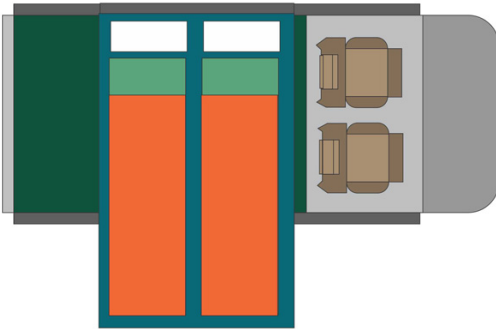

# 4wd Rainbow Toyota SE Botswana

Modèle standard

<p>Description</p>	<p>Toyota Single cabin with a roof tent. Comfort and power for adventures in full areas.</p> <p>All dimensions may change without notice.</p>
<p>Characteristics</p>	<p><b>Rainbow Toyota SE</b>          Sleeps: 2 (2 seatbelts)          Diesel 2.4 L engine          Toyota chassis          Manual 5 gear transmission          Power steering          ABS power brakes          Airbags          Central locking          4x4</p>
<p>Fuel</p>	<p>Diesel          Average consumption: 12L/100km</p>

Dimensions	Length: 5.20 m (17'5") Width: 1.80 m (5'11") Height: 1.80 m (5'11")  <b>Canopy:</b> Length: 2.20 m (7'3") Width: 1.30 m (4'3") Height: 1.10 m (3'7")
Passengers	2 sleeps and 2 seatbelts
Reserve	Réservoir carburant : 160 L Réservoir eau propre : 40 L Bouteille de gaz : 1 x 3 kg
Beds	Double bed (roof tent): 210 x 120 cm (83" x 47")
Kitchen	Gas bottle with cooker top Fridge 40 L Dishes and cutlery Kettle Water basin
Shower/Toilet	without
Heating/Air Conditionning	Heating and air conditioning like in a car
Energy	<b>Auxiliary battery. Lasts 12 hours and recharges while the vehicle is driving or hooked up to an external power outlet of 220V.</b> <b>Gas</b> <b>12V outlet: Remember to bring your adaptors for charging your personal electronics such as cameras and phones.</b>
Audio & Connexions	Radio AM/FM Lecteur CD
Camping Equipment	Camping chairs Camping table Gas bottle with cooker top
Complementary Equipment	2 spare wheels Dishes and cutlery Water filter Sheets, duvets and pillows Towels Camping chairs Camping table Fire extinguisher Axe Air compressor Tow rope
Optional Equipment	Braai: traditional BBQ from the South of Africa