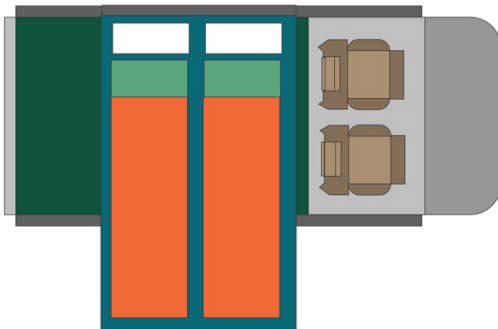

4wd Rainbow Toyota SE Botswana

Modèle standard

<p>Description</p>	<p>Toyota Single cabin with a roof tent. Comfort and power for adventures in full areas.</p> <p>All dimensions may change without notice.</p>
<p>Characteristics</p>	<p>Rainbow Toyota SE Sleeps: 2 (2 seatbelts) Diesel 2.4 L engine Toyota chassis Manual 5 gear transmission Power steering ABS power brakes Airbags Central locking 4x4</p>
<p>Fuel</p>	<p>Diesel Average consumption: 12L/100km</p>

Dimensions	Length: 5.20 m (17'5") Width: 1.80 m (5'11") Height: 1.80 m (5'11") Canopy: Length: 2.20 m (7'3") Width: 1.30 m (4'3") Height: 1.10 m (3'7")
Passengers	2 sleeps and 2 seatbelts
Reserve	Réservoir carburant : 160 L Réservoir eau propre : 40 L Bouteille de gaz : 1 x 3 kg
Beds	Double bed (roof tent): 210 x 120 cm (83" x 47")
Kitchen	Gas bottle with cooker top Fridge 40 L Dishes and cutlery Kettle Water basin
Shower/Toilet	without
Heating/Air Conditionning	Heating and air conditioning like in a car
Energy	Auxiliary battery. Lasts 12 hours and recharges while the vehicle is driving or hooked up to an external power outlet of 220V. Gas 12V outlet: Remember to bring your adaptors for charging your personal electronics such as cameras and phones.
Audio & Connexions	Radio AM/FM Lecteur CD
Camping Equipment	Camping chairs Camping table Gas bottle with cooker top
Complementary Equipment	2 spare wheels Dishes and cutlery Water filter Sheets, duvets and pillows Towels Camping chairs Camping table Fire extinguisher Axe Air compressor Tow rope
Optional Equipment	Braai: traditional BBQ from the South of Africa