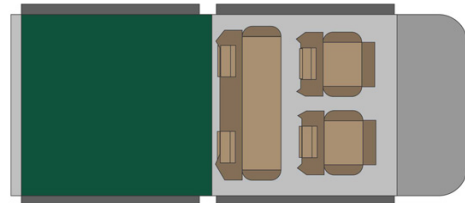

# 4wd Rainbow Toyota DCE Botswana

Modèle standard

<p>Description</p>	<p>Toyota double cabin with two roof tents. Enjoy a perfect experience of road trip in Botswana with family or friends.</p> <p>All dimensions may change without notice.</p>
<p>Characteristics</p>	<p><b>Rainbow Toyota DCE</b>                  Sleeps: 4 (5 seatbelts)                  Diesel 2.4 L engine                  Toyota chassis with double cab                  Manual 5 gear transmission                  Power steering                  ABS power brakes                  Airbags                  Central locking                  4x4</p>
<p>Fuel</p>	<p>Diesel                  Average consumption: 12L/100km</p>

Dimensions	Length: 5.30 m (17'5") Width: 1.80 m (5'11") Height: 1.80 m (5'11")  <b>Canopy (each):</b> Length: 2.20 m (7'3") Width: 1.30 m (4'3") Height: 1.10 m (3'7")
Passengers	4 sleeps and 5 seatbelts
Reserve	Fuel tank: 160 L (42.3 US gal) Fresh water tank: 40 L (10.6 US gal) Gas bottle: 1 x 3 kg
Beds	2 roof tents with mattress: 210 x 120 cm (83" x 47") each
Kitchen	Gas bottle with cooker top Fridge 40 L Dishes and cutlery Kettle Water basin
Shower/Toilet	without
Heating/Air Conditioning	Heating and air conditioning like in a car
Energy	<b>Auxiliary battery.</b> Lasts 12 hours and recharges while the vehicle is driving or hooked up to an external power outlet of 220V. <b>Gas</b> <b>12V outlet:</b> Remember to bring your adaptors for charging your personal electronics such as cameras and phones.
Audio & Connexions	Radio AM/FM CD player
Camping Equipment	Camping chairs Camping table Gas bottle with cooker top
Complementary Equipment	2 spare wheels Dishes and cutlery Water filter Sheets, duvets and pillows Towels Camping chairs Camping table Fire extinguisher Axe Air compressor Tow rope
Optional Equipment	Braai: traditional BBQ from the South of Africa