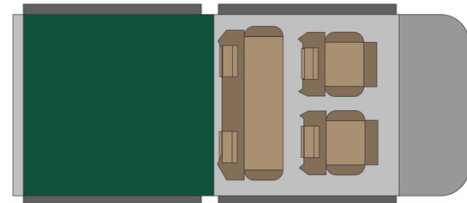

# 4wd Rainbow Toyota DCE Botswana

Modèle standard

|                        |   |
|------------------------|---|
| <p>Description</p>     | <p>Toyota double cabin with two roof tents. Enjoy a perfect experience of road trip in Botswana with family or friends.</p> <p>All dimensions may change without notice.</p>  |
| <p>Characteristics</p> | <p><b>Rainbow Toyota DCE</b><br/>                 Sleeps: 4 (5 seatbelts)<br/>                 Diesel 2.4 L engine<br/>                 Toyota chassis with double cab<br/>                 Manual 5 gear transmission<br/>                 Power steering<br/>                 ABS power brakes<br/>                 Airbags<br/>                 Central locking<br/>                 4x4</p> |
| <p>Fuel</p>            | <p>Diesel<br/>                 Average consumption: 12L/100km</p>   |