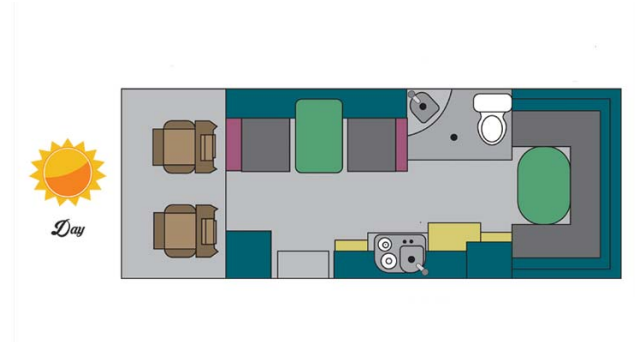

Profile Kruger 4 M4Bi South Africa

Modèle standard

Description	Iveco 4 places with shower and toilet. What make your adventure very comfortable. All dimensions may change without notice.
Characteristics	Kruger 4 STI Sleeps: 4 (4 seatbelts) Turbo diesel 2.2L engine Mercedes Sprinter chassis Manual 5 gear transmission Power steering ABS power brakes Airbags Internal walk-through access Central locking
Fuel	Diesel Average consumption: 10L/100km