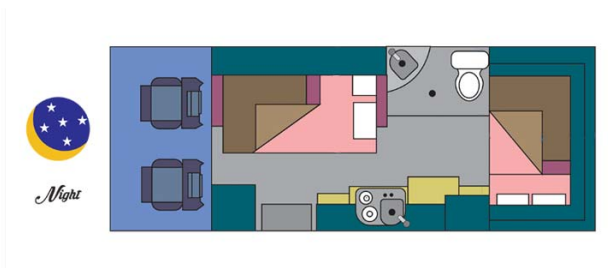

Profile Kruger 4 M4Bi South Africa

Modèle standard

Description	Iveco 4 places with shower and toilet. What make your adventure very comfortable. All dimensions may change without notice.
Characteristics	Kruger 4 STI Sleeps: 4 (4 seatbelts) Turbo diesel 2.2L engine Mercedes Sprinter chassis Manual 5 gear transmission Power steering ABS power brakes Airbags Internal walk-through access Central locking
Fuel	Diesel Average consumption: 10L/100km