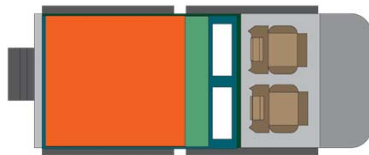

4wd Rainbow Toyota Landcruiser SLE Mozambique

Modèle standard

| | |
|-----------------|---|
| Description | <p>Toyota Landcruiser single cabin with a tent on the roof. Simple, economical but robust.</p> <p>All dimensions may change without notice.</p> |
| Characteristics | <p>Rainbow Toyota Landcruiser SLE</p> <p>Sleeps: 2 (2 seatbelts) Diesel 4.2 L engine Toyota Landcruiser chassis Manual 5 gear transmission Power steering ABS power brakes Airbags Central locking 4x4</p> |
| Fuel | <p>Diesel Average consumption: 14.5L/100km</p> |
| Dimensions | <p>Length: 5.20 m (17'1") Width: 1.80 m (5'11") Height: 1.90 m (6'3")</p> |
| Passengers | <p>2 sleeps and 2 seatbelts</p> |

| | |
|---------------------------|--|
| Reserve | Fuel tank: 180 L (47.6 US gal) Fresh water tank: 40 L (10.6 US gal) Gas bottle: 1 x 3 kg |
| Beds | Double bed (roof tent): 210 x 140 cm (83" x 55") |
| Kitchen | Gas bottle with cooker top Fridge 40 L Dishes and cutlery Kettle Water basin |
| Shower/Toilet | without |
| Heating/Air Conditionning | Heating and air conditioning like in a car |
| Energy | Auxiliary battery. Lasts 12 hours and recharges while the vehicle is driving or hooked up to an external power outlet of 220V. Gas 12V outlet: Remember to bring your adaptors for charging your personal electronics such as cameras and phones. |
| Audio & Connexions | Radio AM/FM CD player |
| Camping Equipment | Camping chairs Camping table Gas bottle with cooker top |
| Complementary Equipment | 2 spare wheels Dishes and cutlery Water filter Sheets, duvets and pillows Towels Camping chairs Camping table Fire extinguisher Axe Air compressor Tow rope |
| Optional Equipment | Braai: traditional BBQ from the South of Africa |