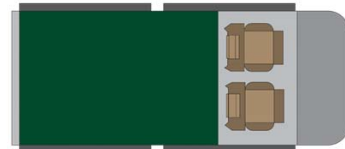

4wd Rainbow Toyota Landcruiser SLE Mozambique

Modèle standard

| | |
|-----------------|---|
| Description | <p>Toyota Landcruiser single cabin with a tent on the roof. Simple, economical but robust.</p> <p>All dimensions may change without notice.</p> |
| Characteristics | <p>Rainbow Toyota Landcruiser SLE</p> <p>Sleeps: 2 (2 seatbelts) Diesel 4.2 L engine Toyota Landcruiser chassis Manual 5 gear transmission Power steering ABS power brakes Airbags Central locking 4x4</p> |
| Fuel | <p>Diesel Average consumption: 14.5L/100km</p> |
| Dimensions | <p>Length: 5.20 m (17'1") Width: 1.80 m (5'11") Height: 1.90 m (6'3")</p> |
| Passengers | <p>2 sleeps and 2 seatbelts</p> |