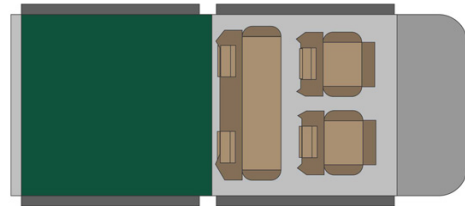

4wd Rainbow Toyota DCE Mozambique

Modèle standard

Description	<p>Toyota double cabin with two roof tents. Enjoy a perfect experience of road trip in South Africa with family or friends.</p> <p>All dimensions may change without notice.</p>
Characteristics	<p>Rainbow Toyota DCE Sleeps: 4 (5 seatbelts) Diesel 2.4 L engine Toyota chassis with double cab Manual 5 gear transmission Power steering ABS power brakes Airbags Central locking 4x4</p>
Fuel	<p>Diesel Average consumption: 12L/100km</p>

Dimensions	Length: 5.30 m (17'5") Width: 1.80 m (5'11") Height: 1.80 m (5'11") Canopy (each): Length: 2.20 m (7'3") Width: 1.30 m (4'3") Height: 1.10 m (3'7")
Passengers	4 sleeps and 5 seatbelts
Reserve	Fuel tank: 160 L (42.3 US gal) Fresh water tank: 40 L (10.6 US gal) Gas bottle: 1 x 3 kg
Beds	2 roof tents with mattress: 210 x 120 cm (83" x 47") each
Kitchen	Gas bottle with cooker top Fridge 40 L Dishes and cutlery Kettle Water basin
Shower/Toilet	without
Heating/Air Conditioning	Heating and air conditioning like in a car
Energy	Auxiliary battery. Lasts 12 hours and recharges while the vehicle is driving or hooked up to an external power outlet of 220V. Gas 12V outlet: Remember to bring your adaptors for charging your personal electronics such as cameras and phones.
Audio & Connexions	Radio AM/FM CD player
Camping Equipment	Camping chairs Camping table Gas bottle with cooker top
Complementary Equipment	2 spare wheels Dishes and cutlery Water filter Sheets, duvets and pillows Towels Camping chairs Camping table Fire extinguisher Axe Air compressor Tow rope
Optional Equipment	Braai: traditional BBQ from the South of Africa