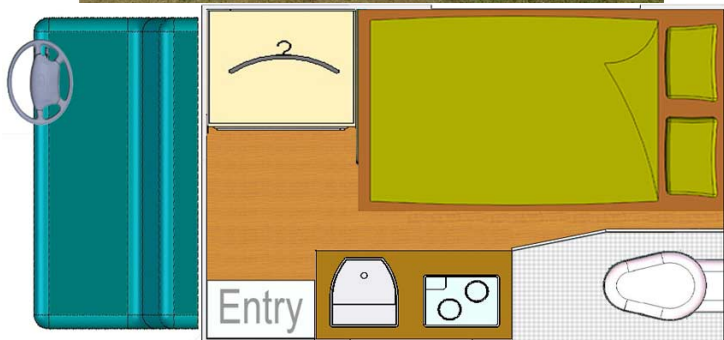

4wd Antelope 4x4 Fun XA South Africa

Modèle standard

Description	Discover the wild in style with the FunXA, our compact yet luxurious off-road motorhome, featuring a full kitchen and an on-board toilet to adventure in comfort deep into the bush.
Characteristics	Antelope 4x4 Fun X2 Capacity: 2 Âge : à partir de 2023 - nouveau 6-speed automatic high/low ratio's Toyota Hilux 2.4lt turbo diesel Radio/CD/MP3/bluetooth ABS brakes Fuel consumption: approx. 13 l/100 km
Fuel	Diesel Fuel consumption approx: 13L/100 km
Dimensions	Length: 5.6 m (18'4") Height: 2.75 m (9') Width: 1.9 m (6'3") Interior height: 1.85 m (6'1")
Passengers	2

Reserve	Fuel tank: 80 L (21.1 US gal) + 15 L (4 US gal) Jerry Can Fresh water tank: 50 L (13.2 US gal) Gas bottle: 3 kg (6.6lb)
Beds	Double bed: 125 x 185 cm (49" x 73")
Kitchen	2 gas burners Sink (cold water only) Fridge/Freezer
Shower/Toilet	Toilet: Yes Shower: external hang-up
Heating/Air Conditionning	Air conditioning in the driver's cabin
Audio & Connexions	Radio/CD player MP3 Bluetooth phone connection Phone music streaming
Complementary Equipment	2 spare wheels Mosquito nets