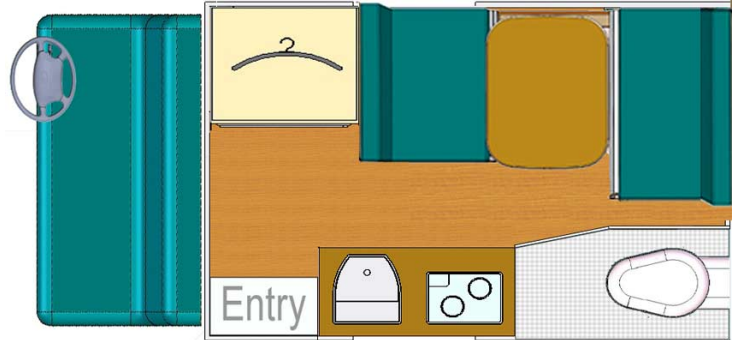

4wd Antelope 4x4 Fun X2 South Africa

Modèle standard

Description	Discover the wild in style with the FunXA, our compact yet luxurious off-road motorhome, featuring a full kitchen and an on-board toilet to adventure in comfort deep into the bush.
Characteristics	Antelope 4x4 Fun X2 Capacity: 2 Âge : à partir de 2023 - nouveau 6-speed automatic high/low ratio's Toyota Hilux 2.4lt turbo diesel Radio/CD/MP3/bluetooth ABS brakes Fuel consumption: approx. 13 l/100 km
Fuel	Diesel Fuel consumption approx: 13L/100 km
Dimensions	Length: 5.6 m (18'4") Height: 2.75 m (9') Width: 1.9 m (6'3") Interior height: 1.85 m (6'1")
Passengers	2

Reserve	Fuel tank: 80 L (21.1 US gal) + 15 L (4 US gal) Jerry Can Fresh water tank: 50 L (13.2 US gal) Gas bottle: 3 kg (6.6lb)
Beds	Double bed: 125 x 185 cm (49" x 73")
Kitchen	2 gas burners Sink (cold water only) Fridge/Freezer
Shower/Toilet	Toilet: Yes Shower: external hang-up
Heating/Air Conditionning	Air conditioning in the driver's cabin
Audio & Connexions	Radio/CD player MP3 Bluetooth phone connection Phone music streaming
Complementary Equipment	2 spare wheels Mosquito nets