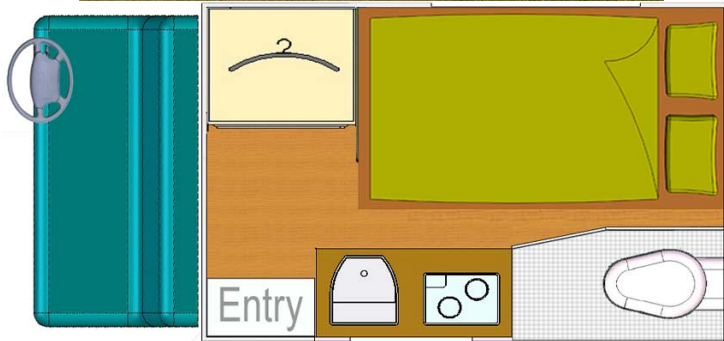

4wd Antelope 4x4 Fun X2 South Africa

Modèle standard

Description	Discover the wild in style with the FunXA, our compact yet luxurious off-road motorhome, featuring a full kitchen and an on-board toilet to adventure in comfort deep into the bush.
Characteristics	Antelope 4x4 Fun X2 Capacity: 2 Âge : à partir de 2023 - nouveau 6-speed automatic high/low ratio's Toyota Hilux 2.4lt turbo diesel Radio/CD/MP3/bluetooth ABS brakes Fuel consumption: approx. 13 l/100 km
Fuel	Diesel Fuel consumption approx: 13L/100 km
Dimensions	Length: 5.6 m (18'4") Height: 2.75 m (9') Width: 1.9 m (6'3") Interior height: 1.85 m (6'1")
Passengers	2

Reserve	Fuel tank: 80 L (21.1 US gal) + 15 L (4 US gal) Jerry Can Fresh water tank: 50 L (13.2 US gal) Gas bottle: 3 kg (6.6lb)
Beds	Double bed: 125 x 185 cm (49" x 73")
Kitchen	2 gas burners Sink (cold water only) Fridge/Freezer
Shower/Toilet	Toilet: Yes Shower: external hang-up
Heating/Air Conditionning	Air conditioning in the driver's cabin
Audio & Connexions	Radio/CD player MP3 Bluetooth phone connection Phone music streaming
Complementary Equipment	2 spare wheels Mosquito nets