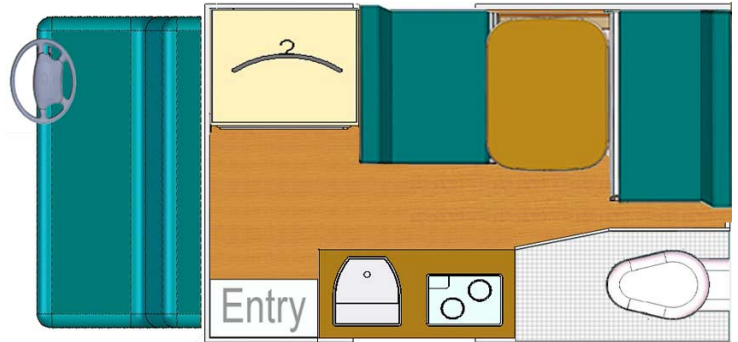

4wd Antelope 4x4 Fun XA South Africa

Modèle standard

Description	Discover the wild in style with the FunXA, our compact yet luxurious off-road motorhome, featuring a full kitchen and an on-board toilet to adventure in comfort deep into the bush.
Characteristics	Antelope 4x4 Fun X2 Capacity: 2 Âge : à partir de 2023 - nouveau 6-speed automatic high/low ratio's Toyota Hilux 2.4lt turbo diesel Radio/CD/MP3/bluetooth ABS brakes Fuel consumption: approx. 13 l/100 km
Fuel	Diesel Fuel consumption approx: 13L/100 km
Dimensions	Length: 5.6 m (18'4") Height: 2.75 m (9') Width: 1.9 m (6'3") Interior height: 1.85 m (6'1")
Passengers	2

Reserve	Fuel tank: 80 L (21.1 US gal) + 15 L (4 US gal) Jerry Can Fresh water tank: 50 L (13.2 US gal) Gas bottle: 3 kg (6.6lb)
Beds	Double bed: 125 x 185 cm (49" x 73")
Kitchen	2 gas burners Sink (cold water only) Fridge/Freezer
Shower/Toilet	Toilet: Yes Shower: external hang-up
Heating/Air Conditionning	Air conditioning in the driver's cabin
Audio & Connexions	Radio/CD player MP3 Bluetooth phone connection Phone music streaming
Complementary Equipment	2 spare wheels Mosquito nets