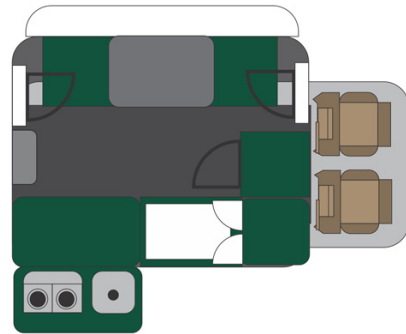

4wd Rainbow Toyota TX Zimbabwe

Modèle standard

Description	Perfect vehicle for a comfortable african break. Well equipped for an off road adventure. All dimensions may change without notice.
Characteristics	Rainbow Toyota TX Sleeps: 2 (2 seatbelts) Diesel 2.4 L engine Toyota chassis Manual 5 gear transmission Power steering ABS power brakes Airbags Central locking 4x4
Fuel	Diesel Average consumption: 12L/100km
Dimensions	Length: 5.3 m (17'5") Width: 1.80 m (5'11") Height: 2.30 m (7'7")
Passengers	2 sleeps and 2 seatbelts

Reserve	Fuel tank: 80 L (21.1 US gal) Fresh water tanks: 2 x 20 L (2 x 5.3 US gal) Gas bottles: 2 x 4.5 kg (2 x 9.9 lb)
Beds	Double bed: 191 x 142 cm (75" x 56")
Kitchen	Cooker 2 stoves Fridge 80 L (21.1 US gal) Dishes and cutlery Kettle Water basin
Shower/Toilet	Outside shower
Heating/Air Conditionning	Heating and air conditioning like in a car
Energy	Gas. Allows for use of the refrigerator and water heater, while not connected to an electrical hook-up. Electrical Connection 220V (Hook-up) Auxiliary Battery. Batteries will last around 12 hours depending on use, and are recharged when driving the vehicle, or hooked up the 220V connection. 12V outlet: Remember to bring your adaptors for charging your personal electronics such as cameras and phones.
Audio & Connexions	Radio AM/FM CD player
Camping Equipment	Camping chairs Camping table Gas bottle with cooker top
Complementary Equipment	Spare wheel Dishes and cutlery Water filter Sheets, duvets and pillows Towels Camping chairs Camping table Fire extinguisher Axe Air compressor Tow rope
Optional Equipment	Braai: traditional BBQ from the South of Africa