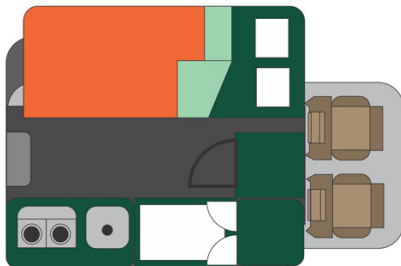

4wd Rainbow Toyota TX Zimbabwe

Modèle standard

Description	Perfect vehicle for a comfortable african break. Well equipped for an off road adventure. All dimensions may change without notice.
Characteristics	Rainbow Toyota TX Sleeps: 2 (2 seatbelts) Diesel 2.4 L engine Toyota chassis Manual 5 gear transmission Power steering ABS power brakes Airbags Central locking 4x4
Fuel	Diesel Average consumption: 12L/100km
Dimensions	Length: 5.3 m (17'5") Width: 1.80 m (5'11") Height: 2.30 m (7'7")
Passengers	2 sleeps and 2 seatbelts

Reserve	Fuel tank: 80 L (21.1 US gal) Fresh water tanks: 2 x 20 L (2 x 5.3 US gal) Gas bottles: 2 x 4.5 kg (2 x 9.9 lb)
Beds	Double bed: 191 x 142 cm (75" x 56")
Kitchen	Cooker 2 stoves Fridge 80 L (21.1 US gal) Dishes and cutlery Kettle Water basin
Shower/Toilet	Outside shower
Heating/Air Conditionning	Heating and air conditioning like in a car
Energy	Gas. Allows for use of the refrigerator and water heater, while not connected to an electrical hook-up. Electrical Connection 220V (Hook-up) Auxiliary Battery. Batteries will last around 12 hours depending on use, and are recharged when driving the vehicle, or hooked up the 220V connection. 12V outlet: Remember to bring your adaptors for charging your personal electronics such as cameras and phones.
Audio & Connexions	Radio AM/FM CD player
Camping Equipment	Camping chairs Camping table Gas bottle with cooker top
Complementary Equipment	Spare wheel Dishes and cutlery Water filter Sheets, duvets and pillows Towels Camping chairs Camping table Fire extinguisher Axe Air compressor Tow rope
Optional Equipment	Braai: traditional BBQ from the South of Africa