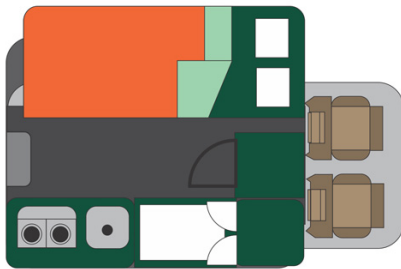

4wd Rainbow Toyota TX Zimbabwe

Modèle standard

Description	Perfect vehicle for a comfortable african break. Well equipped for an off road adventure. All dimensions may change without notice.
Characteristics	Rainbow Toyota TX Sleeps: 2 (2 seatbelts) Diesel 2.4 L engine Toyota chassis Manual 5 gear transmission Power steering ABS power brakes Airbags Central locking 4x4
Fuel	Diesel Average consumption: 12L/100km
Dimensions	Length: 5.3 m (17'5") Width: 1.80 m (5'11") Height: 2.30 m (7'7")
Passengers	2 sleeps and 2 seatbelts