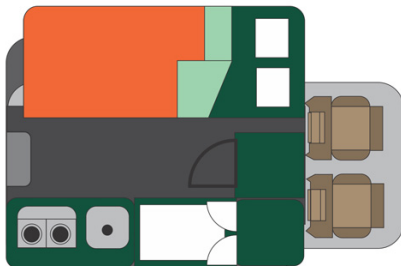

4wd Rainbow Toyota TX Zambia

Modèle standard

Description	Perfect vehicle for a confortable africain break. Well equipped for an off road adventure. All dimensions may change without notice.
Characteristics	Rainbow Toyota TX Sleeps: 2 (2 seatbelts) Diesel 2.4 L engine Toyota chassis Manual 5 gear transmission Power steering ABS power brakes Airbags Central locking 4x4
Fuel	Diesel Average consumption: 12L/100km
Dimensions	Length: 5.3 m (17'5") Width: 1.80 m (5'11") Height: 2.30 m (7'7")
Passengers	2 sleeps and 2 seatbelts

Reserve	Fuel tank: 80 L (21.1 US gal) Fresh water tanks: 2 x 20 L (2 x 5.3 US gal) Gas bottles: 2 x 4.5 kg (2 x 9.9 lb)
Beds	Double bed: 191 x 142 cm (75" x 56")
Kitchen	Cooker 2 stoves Fridge 80 L (21.1 US gal) Dishes and cutlery Kettle Water basin
Shower/Toilet	Outside shower
Heating/Air Conditionning	Heating and air conditioning like in a car
Energy	Gas. Allows for use of the refrigerator and water heater, while not connected to an electrical hook-up. Electrical Connection 220V (Hook-up) Auxiliary Battery. Batteries will last around 12 hours depending on use, and are recharged when driving the vehicle, or hooked up the 220V connection. 12V outlet: Remember to bring your adaptors for charging your personal electronics such as cameras and phones.
Audio & Connexions	Radio AM/FM CD player
Camping Equipment	Camping chairs Camping table Gas bottle with cooker top
Complementary Equipment	Spare wheel Dishes and cutlery Water filter Sheets, duvets and pillows Towels Camping chairs Camping table Fire extinguisher Axe Air compressor Tow rope
Optional Equipment	Braai: traditional BBQ from the South of Africa