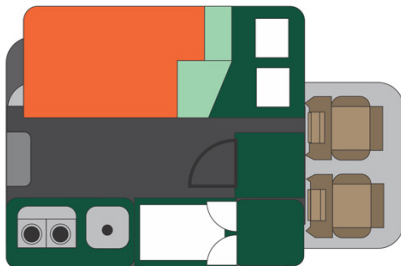

# 4wd Rainbow Toyota TX Zambia

Modèle standard

Description	Perfect vehicle for a confortable african break. Well equipped for an off road adventure.  All dimensions may change without notice.
Characteristics	<b>Rainbow Toyota TX</b> Sleeps: 2 (2 seatbelts) Diesel 2.4 L engine Toyota chassis Manual 5 gear transmission Power steering ABS power brakes Airbags Central locking 4x4
Fuel	Diesel Average consumption: 12L/100km
Dimensions	Length: 5.3 m (17'5") Width: 1.80 m (5'11") Height: 2.30 m (7'7")
Passengers	2 sleeps and 2 seatbelts