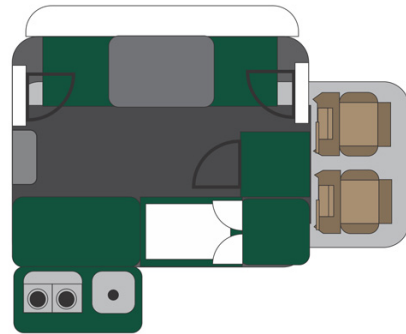

# 4wd Rainbow Toyota TX Zambia

Modèle standard

Description	Perfect vehicle for a confortable african break. Well equipped for an off road adventure.  All dimensions may change without notice.
Characteristics	<b>Rainbow Toyota TX</b> Sleeps: 2 (2 seatbelts) Diesel 2.4 L engine Toyota chassis Manual 5 gear transmission Power steering ABS power brakes Airbags Central locking 4x4
Fuel	Diesel Average consumption: 12L/100km
Dimensions	Length: 5.3 m (17'5") Width: 1.80 m (5'11") Height: 2.30 m (7'7")
Passengers	2 sleeps and 2 seatbelts

Reserve	Fuel tank: 80 L (21.1 US gal) Fresh water tanks: 2 x 20 L (2 x 5.3 US gal) Gas bottles: 2 x 4.5 kg (2 x 9.9 lb)
Beds	Double bed: 191 x 142 cm (75" x 56")
Kitchen	Cooker 2 stoves Fridge 80 L (21.1 US gal) Dishes and cutlery Kettle Water basin
Shower/Toilet	Outside shower
Heating/Air Conditionning	Heating and air conditioning like in a car
Energy	<b>Gas.</b> Allows for use of the refrigerator and water heater, while not connected to an electrical hook-up. <b>Electrical Connection 220V (Hook-up)</b> <b>Auxiliary Battery.</b> Batteries will last around 12 hours depending on use, and are recharged when driving the vehicle, or hooked up the 220V connection. <b>12V outlet:</b> Remember to bring your adaptors for charging your personal electronics such as cameras and phones.
Audio & Connexions	Radio AM/FM CD player
Camping Equipment	Camping chairs Camping table Gas bottle with cooker top
Complementary Equipment	Spare wheel Dishes and cutlery Water filter Sheets, duvets and pillows Towels Camping chairs Camping table Fire extinguisher Axe Air compressor Tow rope
Optional Equipment	Braai: traditional BBQ from the South of Africa