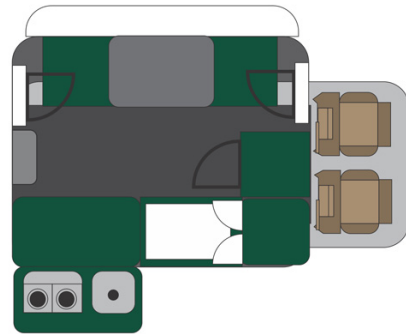

4wd Rainbow Toyota TX Zambia

Modèle standard

Description	Perfect vehicle for a confortable africain break. Well equipped for an off road adventure. All dimensions may change without notice.
Characteristics	Rainbow Toyota TX Sleeps: 2 (2 seatbelts) Diesel 2.4 L engine Toyota chassis Manual 5 gear transmission Power steering ABS power brakes Airbags Central locking 4x4
Fuel	Diesel Average consumption: 12L/100km
Dimensions	Length: 5.3 m (17'5") Width: 1.80 m (5'11") Height: 2.30 m (7'7")
Passengers	2 sleeps and 2 seatbelts

Reserve	Fuel tank: 80 L (21.1 US gal) Fresh water tanks: 2 x 20 L (2 x 5.3 US gal) Gas bottles: 2 x 4.5 kg (2 x 9.9 lb)
Beds	Double bed: 191 x 142 cm (75" x 56")
Kitchen	Cooker 2 stoves Fridge 80 L (21.1 US gal) Dishes and cutlery Kettle Water basin
Shower/Toilet	Outside shower
Heating/Air Conditionning	Heating and air conditioning like in a car
Energy	Gas. Allows for use of the refrigerator and water heater, while not connected to an electrical hook-up. Electrical Connection 220V (Hook-up) Auxiliary Battery. Batteries will last around 12 hours depending on use, and are recharged when driving the vehicle, or hooked up the 220V connection. 12V outlet: Remember to bring your adaptors for charging your personal electronics such as cameras and phones.
Audio & Connexions	Radio AM/FM CD player
Camping Equipment	Camping chairs Camping table Gas bottle with cooker top
Complementary Equipment	Spare wheel Dishes and cutlery Water filter Sheets, duvets and pillows Towels Camping chairs Camping table Fire extinguisher Axe Air compressor Tow rope
Optional Equipment	Braai: traditional BBQ from the South of Africa