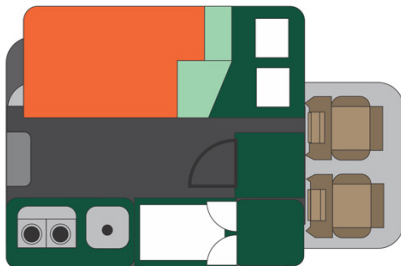

# 4wd Rainbow Toyota TX South Africa

Modèle standard

Description	<p>Perfect vehicle for a comfortable african break. Well equipped for an off road adventure.</p> <p>All dimensions may change without notice.</p>
Characteristics	<p><b>Rainbow Toyota TX</b>          Sleeps: 2 (2 seatbelts)          Diesel 2.4 L engine          Toyota chassis          Manual 5 gear transmission          Power steering          ABS power brakes          Airbags          Central locking          4x4</p>
Fuel	<p>Diesel          Average consumption: 12L/100km</p>
Dimensions	<p>Length: 5.3 m (17'5")          Width: 1.80 m (5'11")          Height: 2.30 m (7'7")</p>

Passengers	2 sleeps and 2 seatbelts
Reserve	Fuel tank: 80 L (21.1 US gal) Fresh water tanks: 2 x 20 L (2 x 5.3 US gal) Gas bottles: 2 x 4.5 kg (2 x 9.9 lb)
Beds	Double bed: 191 x 142 cm (75" x 56")
Kitchen	Cooker 2 stoves Fridge 80 L (21.1 US gal) Dishes and cutlery Kettle Water basin
Shower/Toilet	Outside shower
Heating/Air Conditionning	Heating and air conditioning like in a car
Energy	<b>Gas.</b> Allows for use of the refrigerator and water heater, while not connected to an electrical hook-up. <b>Electrical Connection 220V (Hook-up)</b> <b>Auxiliary Battery.</b> Batteries will last around 12 hours depending on use, and are recharged when driving the vehicle, or hooked up the 220V connection. <b>12V outlet:</b> Remember to bring your adaptors for charging your personal electronics such as cameras and phones.
Audio & Connexions	Radio AM/FM CD player
Camping Equipment	Camping chairs Camping table Gas bottle with cooker top
Complementary Equipment	Spare wheel Dishes and cutlery Water filter Sheets, duvets and pillows Towels Camping chairs Camping table Fire extinguisher Axe Air compressor Tow rope
Optional Equipment	Braai: traditional BBQ from the South of Africa