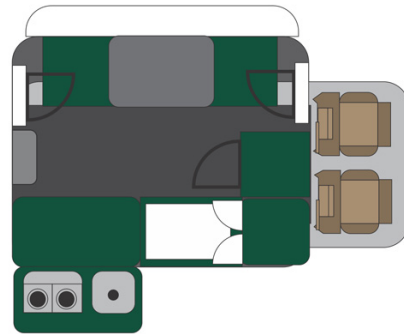

4wd Rainbow Toyota TX South Africa

Modèle standard

Description	<p>Perfect vehicle for a comfortable african break. Well equipped for an off road adventure.</p> <p>All dimensions may change without notice.</p>
Characteristics	<p>Rainbow Toyota TX Sleeps: 2 (2 seatbelts) Diesel 2.4 L engine Toyota chassis Manual 5 gear transmission Power steering ABS power brakes Airbags Central locking 4x4</p>
Fuel	<p>Diesel Average consumption: 12L/100km</p>
Dimensions	<p>Length: 5.3 m (17'5") Width: 1.80 m (5'11") Height: 2.30 m (7'7")</p>

Passengers	2 sleeps and 2 seatbelts
Reserve	Fuel tank: 80 L (21.1 US gal) Fresh water tanks: 2 x 20 L (2 x 5.3 US gal) Gas bottles: 2 x 4.5 kg (2 x 9.9 lb)
Beds	Double bed: 191 x 142 cm (75" x 56")
Kitchen	Cooker 2 stoves Fridge 80 L (21.1 US gal) Dishes and cutlery Kettle Water basin
Shower/Toilet	Outside shower
Heating/Air Conditionning	Heating and air conditioning like in a car
Energy	Gas. Allows for use of the refrigerator and water heater, while not connected to an electrical hook-up. Electrical Connection 220V (Hook-up) Auxiliary Battery. Batteries will last around 12 hours depending on use, and are recharged when driving the vehicle, or hooked up the 220V connection. 12V outlet: Remember to bring your adaptors for charging your personal electronics such as cameras and phones.
Audio & Connexions	Radio AM/FM CD player
Camping Equipment	Camping chairs Camping table Gas bottle with cooker top
Complementary Equipment	Spare wheel Dishes and cutlery Water filter Sheets, duvets and pillows Towels Camping chairs Camping table Fire extinguisher Axe Air compressor Tow rope
Optional Equipment	Braai: traditional BBQ from the South of Africa