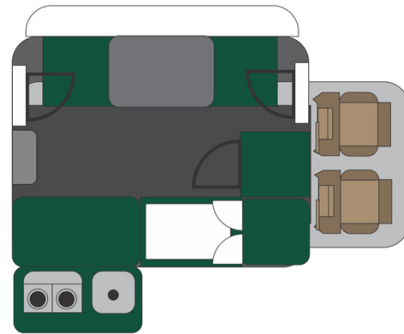

# 4wd Rainbow Toyota TX South Africa

Modèle standard

Description	<p>Perfect vehicle for a comfortable african break. Well equipped for an off road adventure.</p> <p>All dimensions may change without notice.</p>
Characteristics	<p><b>Rainbow Toyota TX</b>          Sleeps: 2 (2 seatbelts)          Diesel 2.4 L engine          Toyota chassis          Manual 5 gear transmission          Power steering          ABS power brakes          Airbags          Central locking          4x4</p>
Fuel	<p>Diesel          Average consumption: 12L/100km</p>
Dimensions	<p>Length: 5.3 m (17'5")          Width: 1.80 m (5'11")          Height: 2.30 m (7'7")</p>

Passengers	2 sleeps and 2 seatbelts
Reserve	Fuel tank: 80 L (21.1 US gal) Fresh water tanks: 2 x 20 L (2 x 5.3 US gal) Gas bottles: 2 x 4.5 kg (2 x 9.9 lb)
Beds	Double bed: 191 x 142 cm (75" x 56")
Kitchen	Cooker 2 stoves Fridge 80 L (21.1 US gal) Dishes and cutlery Kettle Water basin
Shower/Toilet	Outside shower
Heating/Air Conditionning	Heating and air conditioning like in a car
Energy	<b>Gas.</b> Allows for use of the refrigerator and water heater, while not connected to an electrical hook-up. <b>Electrical Connection 220V (Hook-up)</b> <b>Auxiliary Battery.</b> Batteries will last around 12 hours depending on use, and are recharged when driving the vehicle, or hooked up the 220V connection. <b>12V outlet:</b> Remember to bring your adaptors for charging your personal electronics such as cameras and phones.
Audio & Connexions	Radio AM/FM CD player
Camping Equipment	Camping chairs Camping table Gas bottle with cooker top
Complementary Equipment	Spare wheel Dishes and cutlery Water filter Sheets, duvets and pillows Towels Camping chairs Camping table Fire extinguisher Axe Air compressor Tow rope
Optional Equipment	Braai: traditional BBQ from the South of Africa