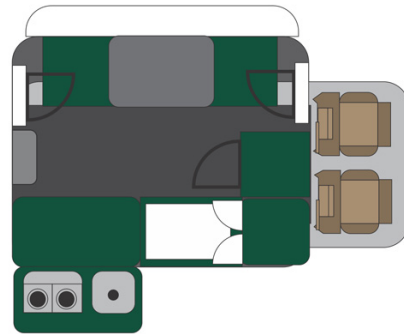

4wd Rainbow Toyota TX South Africa

Modèle standard

Description	<p>Perfect vehicle for a confortable african break. Well equipped for an off road adventure.</p> <p>All dimensions may change without notice.</p>
Characteristics	<p>Rainbow Toyota TX Sleeps: 2 (2 seatbelts) Diesel 2.4 L engine Toyota chassis Manual 5 gear transmission Power steering ABS power brakes Airbags Central locking 4x4</p>
Fuel	<p>Diesel Average consumption: 12L/100km</p>
Dimensions	<p>Length: 5.3 m (17'5") Width: 1.80 m (5'11") Height: 2.30 m (7'7")</p>

Passengers	2 sleeps and 2 seatbelts
Reserve	Fuel tank: 80 L (21.1 US gal) Fresh water tanks: 2 x 20 L (2 x 5.3 US gal) Gas bottles: 2 x 4.5 kg (2 x 9.9 lb)
Beds	Double bed: 191 x 142 cm (75" x 56")
Kitchen	Cooker 2 stoves Fridge 80 L (21.1 US gal) Dishes and cutlery Kettle Water basin
Shower/Toilet	Outside shower
Heating/Air Conditionning	Heating and air conditioning like in a car
Energy	Gas. Allows for use of the refrigerator and water heater, while not connected to an electrical hook-up. Electrical Connection 220V (Hook-up) Auxiliary Battery. Batteries will last around 12 hours depending on use, and are recharged when driving the vehicle, or hooked up the 220V connection. 12V outlet: Remember to bring your adaptors for charging your personal electronics such as cameras and phones.
Audio & Connexions	Radio AM/FM CD player
Camping Equipment	Camping chairs Camping table Gas bottle with cooker top
Complementary Equipment	Spare wheel Dishes and cutlery Water filter Sheets, duvets and pillows Towels Camping chairs Camping table Fire extinguisher Axe Air compressor Tow rope
Optional Equipment	Braai: traditional BBQ from the South of Africa