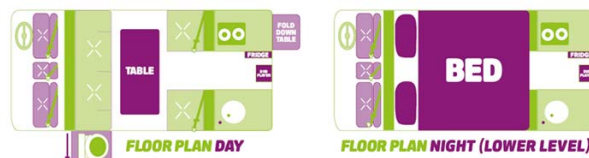

## Van Lucy Condo Australia

Modèle budget

Description

The Lucy Condo is very comfortable and well equipped for you to enjoy your holiday with family or friends.

Characteristics	<p><b>Lucy Condo</b> Sleeps: 4; Seatbelts: 4; Maximum vehicle age: 2003; Interior remodel: 2010-2014; Nissan Caravan chassis; engine size 2.0 L, 4 cylinder engine; 91 unleaded gasoline; Approx: 12L/100km (19.6mpg); Automatic transmission; Power steering and ABS power brakes; Airbags; 240 V; 12 V (auxiliary battery); GasRadio/CD; TV/DVD</p> <p><b>Dimensions:</b> Length: 4.7 m (15'5"); Width: 1.68 m (5'3"); Height: 3.0 m (9'10"); Interior height: 1.92 m (6'4"); Fuel tank: 70 L (18.5 US gal); Fresh water tank: 55 L (14.5 US gal); Grey water tank: 60 L (15.9 US gal)</p> <p><b>Beds:</b> Double Bed: 1.88 x 1.35 m (6'2" x 4'5"); Loft Bed: 1.98 x 1.35 m (6'5" x 4'5")</p> <p><b>Bathroom and Kitchen:</b> Fridge 80 L (21.1 US gal); 2 burner gas cooker; Crockery, cutlery and kitchen ware; Sink; No shower; Portable toilet (request when reserving)</p> <p>Additional items : Camping chairs; GPS; Snow chains; Portable heater</p> <p><u>Starting from April 1st 2019</u></p> <p><b>Lucy Condo</b> Sleeps: 4; Seatbelts: 4; Maximum vehicle age: 2003; Interior remodel: 2003 or newer; Nissan Caravan chassis; engine size 2.0 L, 4 cylinder engine; petrol/ gasoline; Approx: 12L/100km (19.6mpg); Automatic transmission; Power steering and ABS power brakes; Airbags; 240 V; 12 V (auxiliary battery); GasRadio/CD; DVD player, Window blinds, Air conditioning in Cabin,</p>
Complementary Equipment	<p>Central locking Storage space under the seats Window blinds Safe Exterior table</p>