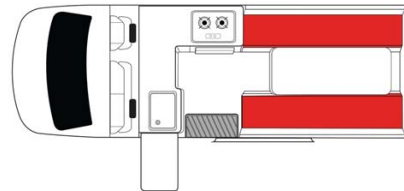

Van Boomerang Highball Australia

Modèle budget

Description	Organize a road trip in Australia aboard the Boomerang Highball! Several models may be proposed for the Boomerang Highball, so the dimensions and arrangements may vary.
Characteristics	Boomerang Highball Sleeps: 2 (2 seatbelts) Engine unleaded gasoline Automatic transmission Model over 4 years old
Fuel	Unleaded gasoline
Dimensions	Length: 4.90 m (16'1") Width: 1.74 m (5'8") Height: 2.50 m (8'2") Interior height: 1.86 m (6'1")
Passengers	2 sleeps and 2 seatbelts
Reserve	Fuel tank capacity: 70 L (18.5 US gal) Fresh water tank Gas Bottle
Beds	1 double bed

Kitchen	Sink (cold water only) Gas stove Fridge + freezer Microwave (240 V) Gas bottle
Shower/Toilet	without
Heating/Air Conditionning	Heating and air conditioning in the driver's cabin like in a car
Energy	Gas: Enables the functioning of the fridge when the vehicle is not running or plugged in to an external power outlet (hook up). External power "hook up" 240V Auxiliary battery: Enables the functioning of the lights. This battery remains charged for 12 hours and recharges when the vehicle is driving or plugged in to an external power outlet (240 V hook up). Cigarette lighter: Charges small electrical appliances such as mobile phones and cameras with an adaptor.
Audio & Connexions	Radio/CD
Complementary Equipment	Anchor point for one booster seat
Optional Equipment	Booster seat Wifi (1 GB of data) Camping table and chairs Portable fan heater