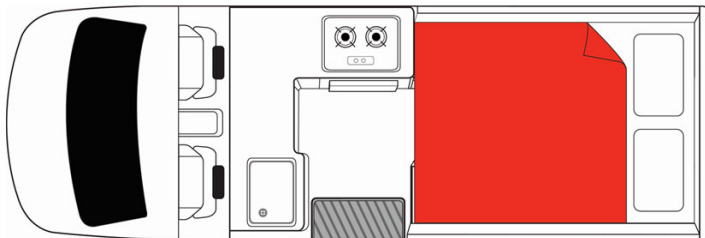

Van Boomerang Highball Australia

Modèle budget

Description	Organize a road trip in Australia aboard the Boomerang Highball! Several models may be proposed for the Boomerang Highball, so the dimensions and arrangements may vary.
Characteristics	Boomerang Highball Sleeps: 2 (2 seatbelts) Engine unleaded gasoline Automatic transmission Model over 4 years old
Fuel	Unleaded gasoline
Dimensions	Length: 4.90 m (16'1") Width: 1.74 m (5'8") Height: 2.50 m (8'2") Interior height: 1.86 m (6'1")
Passengers	2 sleeps and 2 seatbelts
Reserve	Fuel tank capacity: 70 L (18.5 US gal) Fresh water tank Gas Bottle
Beds	1 double bed