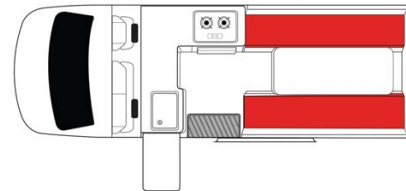

Van Boomerang Highball Australia

Modèle budget

Description	Organize a road trip in Australia aboard the Boomerang Highball! Several models may be proposed for the Boomerang Highball, so the dimensions and arrangements may vary.
Characteristics	Boomerang Highball Sleeps: 2 (2 seatbelts) Engine unleaded gasoline Automatic transmission Model over 4 years old
Fuel	Unleaded gasoline
Dimensions	Length: 4.90 m (16'1") Width: 1.74 m (5'8") Height: 2.50 m (8'2") Interior height: 1.86 m (6'1")
Passengers	2 sleeps and 2 seatbelts
Reserve	Fuel tank capacity: 70 L (18.5 US gal) Fresh water tank Gas Bottle
Beds	1 double bed

Kitchen	Sink (cold water only) Gas stove Fridge + freezer Microwave (240 V) Gas bottle
Shower/Toilet	without
Heating/Air Conditionning	Heating and air conditioning in the driver's cabin like in a car
Energy	Gas: Enables the functioning of the fridge when the vehicle is not running or plugged in to an external power outlet (hook up). External power "hook up" 240V Auxiliary battery: Enables the functioning of the lights. This battery remains charged for 12 hours and recharges when the vehicle is driving or plugged in to an external power outlet (240 V hook up). Cigarette lighter: Charges small electrical appliances such as mobile phones and cameras with an adaptor.
Audio & Connexions	Radio/CD
Complementary Equipment	Anchor point for one booster seat
Optional Equipment	Booster seat Wifi (1 GB of data) Camping table and chairs Portable fan heater