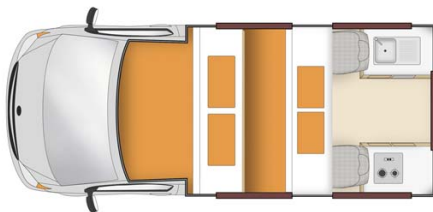

Van Haka Endeavour New Zealand

Modèle standard

Description	A light motorhome, well equipped and easy to drive, that will allow you to enjoy the wonders of New Zealand to the fullest. Several models may be proposed for the Haka Endeavour, so the dimensions and arrangements may vary.
Characteristics	Haka Endeavour Sleeps: 4 (recommended for 2 adults and 2 children) Vehicule no certified "Self Contained" Please note that children under the age of 6 months cannot travel in this vehicle. Engine Gasoline 2.6 L (from April 2020: gasoline or diesel 2.7 L) Automatic transmission Power steering ABS & Airbags Rear vision camera from April 1st 2020 Model guaranteed maximum 3 years old
Fuel	Gasoline or diesel Average consumption : 13 L/100 km (from April 2020: 12 L/km)