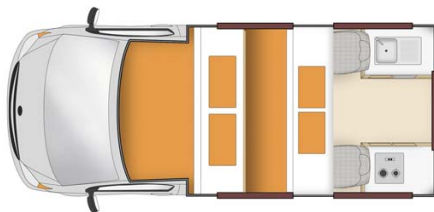

Van Haka Endeavour New Zealand

Modèle standard

Description	A light motorhome, well equipped and easy to drive, that will allow you to enjoy the wonders of New Zealand to the fullest. Several models may be proposed for the Haka Endeavour, so the dimensions and arrangements may vary.
Characteristics	Haka Endeavour Sleeps: 4 (recommended for 2 adults and 2 children) Vehicule no certified "Self Contained" Please note that children under the age of 6 months cannot travel in this vehicle. Engine Gasoline 2.6 L (from April 2020: gasoline or diesel 2.7 L) Automatic transmission Power steering ABS & Airbags Rear vision camera from April 1st 2020 Model guaranteed maximum 3 years old
Fuel	Gasoline or diesel Average consumption : 13 L/100 km (from April 2020: 12 L/km)