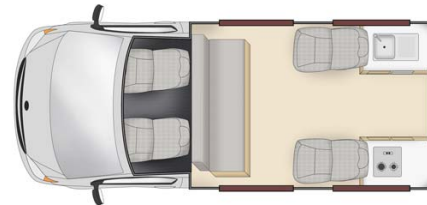

Van Haka Endeavour New Zealand

Modèle standard

Description	A light motorhome, well equipped and easy to drive, that will allow you to enjoy the wonders of New Zealand to the fullest. Several models may be proposed for the Haka Endeavour, so the dimensions and arrangements may vary.
Characteristics	Haka Endeavour Sleeps: 4 (recommended for 2 adults and 2 children) Vehicule no certified "Self Contained" Please note that children under the age of 6 months cannot travel in this vehicle. Engine Gasoline 2.6 L (from April 2020: gasoline or diesel 2.7 L) Automatic transmission Power steering ABS & Airbags Rear vision camera from April 1st 2020 Model guaranteed maximum 3 years old
Fuel	Gasoline or diesel Average consumption : 13 L/100 km (from April 2020: 12 L/km)