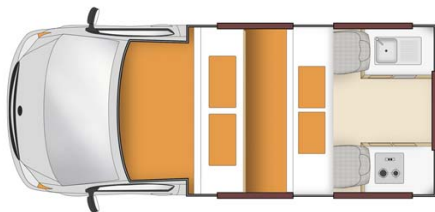

Van Haka Endeavour New Zealand

Modèle standard

Description	A light motorhome, well equipped and easy to drive, that will allow you to enjoy the wonders of New Zealand to the fullest. Several models may be proposed for the Haka Endeavour, so the dimensions and arrangements may vary.
Characteristics	Haka Endeavour Sleeps: 4 (recommended for 2 adults and 2 children) Vehicule no certified "Self Contained" Please note that children under the age of 6 months cannot travel in this vehicle. Engine Gasoline 2.6 L (from April 2020: gasoline or diesel 2.7 L) Automatic transmission Power steering ABS & Airbags Rear vision camera from April 1st 2020 Model guaranteed maximum 3 years old
Fuel	Gasoline or diesel Average consumption : 13 L/100 km (from April 2020: 12 L/km)