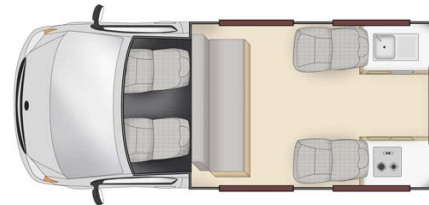

Van Haka Endeavour New Zealand

Modèle standard

Description	A light motorhome, well equipped and easy to drive, that will allow you to enjoy the wonders of New Zealand to the fullest. Several models may be proposed for the Haka Endeavour, so the dimensions and arrangements may vary.
Characteristics	Haka Endeavour Sleeps: 4 (recommended for 2 adults and 2 children) Vehicule no certified "Self Contained" Please note that children under the age of 6 months cannot travel in this vehicle. Engine Gasoline 2.6 L (from April 2020: gasoline or diesel 2.7 L) Automatic transmission Power steering ABS & Airbags Rear vision camera from April 1st 2020 Model guaranteed maximum 3 years old
Fuel	Gasoline or diesel Average consumption : 13 L/100 km (from April 2020: 12 L/km)