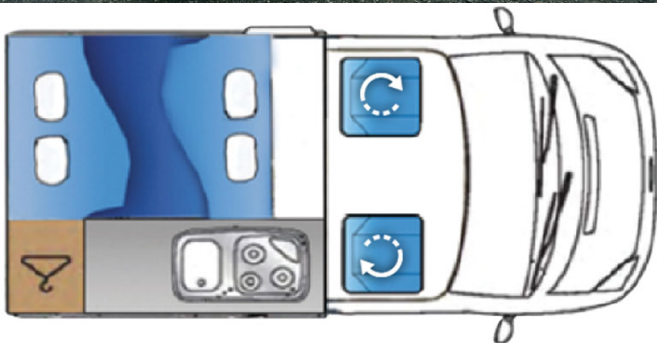

# Van Magic Nomad England

Modèle standard

Description	<p>For 2 to 4 people, this van has a small kitchen, a convertible dinette, a double bed and a pop top roof for extra comfort.</p> <p>All dimensions and features may change.</p>
Characteristics	<p><b>Magic Nomad</b>          Sleeps : 4 (recommended for 2)          Diesel 2.0L engine, 102 bhp          VW transporter T6 T28 102 ps SWB chassis          Manual 5 gear transmission          Power steering          Cruise control          Airbags          Reversing sensors          Internal walk through          Bicycle rack</p>
Fuel	<p>Diesel          Average consumption: 7L/100km</p>

Dimensions	Length: 4.90 m (16'1") Width: 1.90 m (6'3") Height: 2.00 m (6'7") Interior height: 1.50 m (4'11") (2.50 m (8'2") pop-up roof up)
Passengers	4 sleeps and 4 seatbelts (recommended for 2)
Reserve	Fuel tank: 70L (18.5 US gal) Fresh water tank: 13L (3.4 US gal) Gas canister
Beds	Bottom double bed: 183 x 126 cm (72" x 50") Down double bed: 200 x 120 cm (79' x 47")
Kitchen	Sink (cold water only) Cooker 2 stoves Fridge 39L + freezer compartment Dishes and cutlery Kettle
Shower/Toilet	Sink (cold water only) Toilet optional extra
Heating/Air Conditionning	Heating and air conditioning like in a car
Energy	<b>Gas</b> <b>Electrical Connection 230V (Hook-up)</b> <b>Auxiliary Battery.</b> Batteries will last around 12 hours depending on use, and are recharged when driving the vehicle, or hooked up the 230V connection. <b>12V outlet:</b> Remember to bring your adaptors for charging your personal electronics such as cameras and phones.
Audio & Connexions	Radio AM/FM Bluetooth connexion USB plug-in
Complementary Equipment	Anchor point for 2 baby/booster seats Bicycle rack Dishes and cutlery Kettle Campsite map
Optional Equipment	Baby/Booster seats Bedding and towels Camping table and chairs Portable toilet Toilet chemicals GPS Snow chains