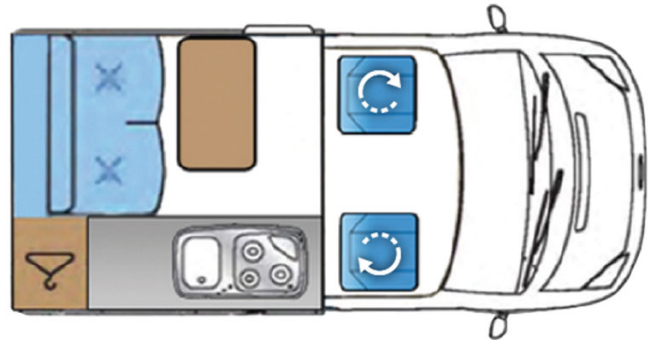

# Van Magic Nomad England

Modèle standard

Description	<p>For 2 to 4 people, this van has a small kitchen, a convertible dinette, a double bed and a pop top roof for extra comfort.</p> <p>All dimensions and features may change.</p>
Characteristics	<p><b>Magic Nomad</b>          Sleeps : 4 (recommended for 2)          Diesel 2.0L engine, 102 bhp          VW transporter T6 T28 102 ps SWB chassis          Manual 5 gear transmission          Power steering          Cruise control          Airbags          Reversing sensors          Internal walk through          Bicycle rack</p>
Fuel	<p>Diesel          Average consumption: 7L/100km</p>

Dimensions	Length: 4.90 m (16'1") Width: 1.90 m (6'3") Height: 2.00 m (6'7") Interior height: 1.50 m (4'11") (2.50 m (8'2") pop-up roof up)
Passengers	4 sleeps and 4 seatbelts (recommended for 2)
Reserve	Fuel tank: 70L (18.5 US gal) Fresh water tank: 13L (3.4 US gal) Gas canister
Beds	Bottom double bed: 183 x 126 cm (72" x 50") Down double bed: 200 x 120 cm (79' x 47")
Kitchen	Sink (cold water only) Cooker 2 stoves Fridge 39L + freezer compartment Dishes and cutlery Kettle
Shower/Toilet	Sink (cold water only) Toilet optional extra
Heating/Air Conditionning	Heating and air conditioning like in a car
Energy	<b>Gas</b> <b>Electrical Connection 230V (Hook-up)</b> <b>Auxiliary Battery.</b> Batteries will last around 12 hours depending on use, and are recharged when driving the vehicle, or hooked up the 230V connection. <b>12V outlet:</b> Remember to bring your adaptors for charging your personal electronics such as cameras and phones.
Audio & Connexions	Radio AM/FM Bluetooth connexion USB plug-in
Complementary Equipment	Anchor point for 2 baby/booster seats Bicycle rack Dishes and cutlery Kettle Campsite map
Optional Equipment	Baby/Booster seats Bedding and towels Camping table and chairs Portable toilet Toilet chemicals GPS Snow chains