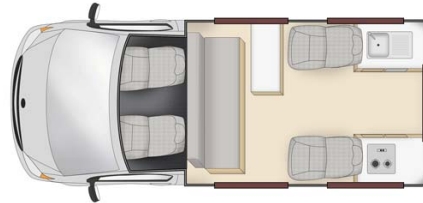

Van Wombat Endeavour Australia

Modèle standard

| | |
|-----------------|---|
| Description | <p>Economic and light, this campervan is perfect for a small family of four without the need of a shower or toilet.</p> <p>Several models may be proposed for the Wombat Endeavour, so the dimensions and arrangements may vary.</p> |
| Characteristics | <p>Wombat Endeavour Sleeps: 4 (recommended for 2 adults and 2 children) Please note that children under the age of 6 months cannot travel in this vehicle. Engine Gasoline 2.7 L Automatic transmission Power steering ABS & Airbags Model guaranteed maximum 3 years old</p> |
| Fuel | <p>Gasoline Average consumption : 14 L/100 km (from April 1st 2020: 12 L/100 km)</p> |
| Dimensions | <p>Length: 4.90 m (16'0") Width: 1.70 m (5'6") Height: 2.70 m (8'10") Interior height: 1.95 m (6'4")</p> |