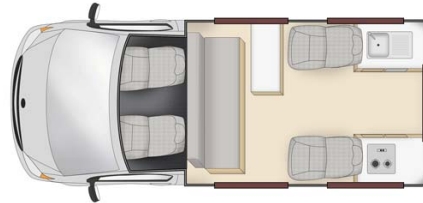

Van Wombat Endeavour Australia

Modèle standard

Description	<p>Economic and light, this campervan is perfect for a small family of four without the need of a shower or toilet.</p> <p>Several models may be proposed for the Wombat Endeavour, so the dimensions and arrangements may vary.</p>
Characteristics	<p>Wombat Endeavour Sleeps: 4 (recommended for 2 adults and 2 children) Please note that children under the age of 6 months cannot travel in this vehicle. Engine Gasoline 2.7 L Automatic transmission Power steering ABS & Airbags Model guaranteed maximum 3 years old</p>
Fuel	<p>Gasoline Average consumption : 14 L/100 km (from April 1st 2020: 12 L/100 km)</p>
Dimensions	<p>Length: 4.90 m (16'0") Width: 1.70 m (5'6") Height: 2.70 m (8'10") Interior height: 1.95 m (6'4")</p>

Passengers	4 sleeps and 4 seatbelts (recommended for 2 adults and 2 children)
Reserve	Fuel tank: 70L (18.5 US gal) Fresh water tank: 31L (8.2 US gal) (from April 1st 2020: 55 L (14.5 US gal)) No grey water tank Gas bottle: 1 x 2 kg
Beds	Top double bed : 2.00 x 1.40 m (78" x 55") (max 200kg) Dinette double bed : 1.90 x 1.40 m (74" x 55")
Kitchen	Sink (cold water only) Cooker 2 stoves Fridge 62 L + freezer (from April 1st 2020: 65 L + freezer) Dishes and cutlery Gas bottle : 1 x 2 kg
Shower/Toilet	without
Heating/Air Conditionning	Heating and air conditioning only in driver's cabin
Energy	Gas. Allows operation of the refrigerator when the vehicle is not connected to the mains. 1 x 2 kg 240V "hook up" connection Auxiliary battery. Allows to operate the lights. It has an autonomy of about 12 hours and is recharged while driving or being connected to 240V. Cigar lighter. Remember to take adapters to recharge small electrical appliances such as telephones or cameras.
Audio & Connexions	Radio and USB port
Complementary Equipment	Fire extinguisher Anchor points for two baby seats or booster seats Fly screens on some windows
Optional Equipment	Camping chairs and table Baby seats, booster seats