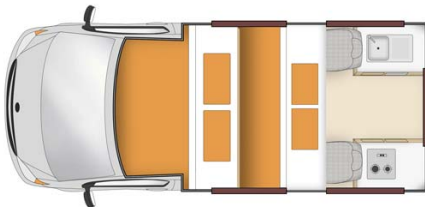

Van Wombat Endeavour Australia

Modèle standard

Description	<p>Economic and light, this campervan is perfect for a small family of four without the need of a shower or toilet.</p> <p>Several models may be proposed for the Wombat Endeavour, so the dimensions and arrangements may vary.</p>
Characteristics	<p>Wombat Endeavour Sleeps: 4 (recommended for 2 adults and 2 children) Please note that children under the age of 6 months cannot travel in this vehicle. Engine Gasoline 2.7 L Automatic transmission Power steering ABS & Airbags Model guaranteed maximum 3 years old</p>
Fuel	<p>Gasoline Average consumption : 14 L/100 km (from April 1st 2020: 12 L/100 km)</p>
Dimensions	<p>Length: 4.90 m (16'0") Width: 1.70 m (5'6") Height: 2.70 m (8'10") Interior height: 1.95 m (6'4")</p>

Passengers	4 sleeps and 4 seatbelts (recommended for 2 adults and 2 children)
Reserve	Fuel tank: 70L (18.5 US gal) Fresh water tank: 31L (8.2 US gal) (from April 1st 2020: 55 L (14.5 US gal)) No grey water tank Gas bottle: 1 x 2 kg
Beds	Top double bed : 2.00 x 1.40 m (78" x 55") (max 200kg) Dinette double bed : 1.90 x 1.40 m (74" x 55")
Kitchen	Sink (cold water only) Cooker 2 stoves Fridge 62 L + freezer (from April 1st 2020: 65 L + freezer) Dishes and cutlery Gas bottle : 1 x 2 kg
Shower/Toilet	without
Heating/Air Conditionning	Heating and air conditioning only in driver's cabin
Energy	Gas. Allows operation of the refrigerator when the vehicle is not connected to the mains. 1 x 2 kg 240V "hook up" connection Auxiliary battery. Allows to operate the lights. It has an autonomy of about 12 hours and is recharged while driving or being connected to 240V. Cigar lighter. Remember to take adapters to recharge small electrical appliances such as telephones or cameras.
Audio & Connexions	Radio and USB port
Complementary Equipment	Fire extinguisher Anchor points for two baby seats or booster seats Fly screens on some windows
Optional Equipment	Camping chairs and table Baby seats, booster seats