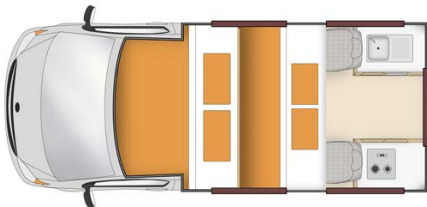

Van Wombat Endeavour Australia

Modèle standard

| | |
|-----------------|---|
| Description | <p>Economic and light, this campervan is perfect for a small family of four without the need of a shower or toilet.</p> <p>Several models may be proposed for the Wombat Endeavour, so the dimensions and arrangements may vary.</p> |
| Characteristics | <p>Wombat Endeavour Sleeps: 4 (recommended for 2 adults and 2 children) Please note that children under the age of 6 months cannot travel in this vehicle. Engine Gasoline 2.7 L Automatic transmission Power steering ABS & Airbags Model guaranteed maximum 3 years old</p> |
| Fuel | <p>Gasoline Average consumption : 14 L/100 km (from April 1st 2020: 12 L/100 km)</p> |
| Dimensions | <p>Length: 4.90 m (16'0") Width: 1.70 m (5'6") Height: 2.70 m (8'10") Interior height: 1.95 m (6'4")</p> |