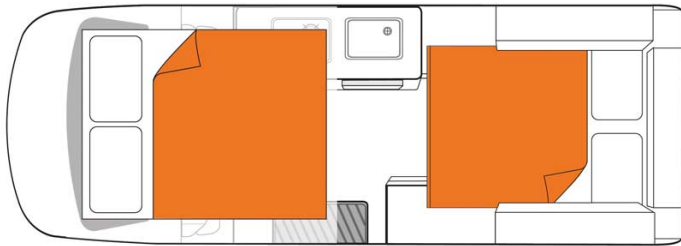

# Van Kiwi Voyager New Zealand

Modèle standard

Description	Great for small families on a tight budget. One of our most popular 4 berth profile vans, certified "Self-Contained".  Several models may be proposed for the Kiwi Voyager, so the dimensions and arrangements may vary.
Characteristics	<b>Kiwi Voyager</b> Sleeps: 4 (4 seatbelts) <b>Vehicle certified "Self Contained"</b> Engine diesel Chassis Toyota Hiace Automatic transmission Rear vision camera <b>Model guaranteed maximum 5 years old</b>
Fuel	Diesel
Dimensions	Length: 5.38 m (17'8") Width: 1.93 m (6'4") Height: 2.80 m (9'2") Interior height: 2.10 m (6'10")
Passengers	4 sleeps and 4 seatbelts (up to 4 adults)

Reserve	Fuel tank capacity: 70 L (18.5 US gal) Fresh water tank: 48 L (12.7 US gal) Black water tank: 53 L (14.0 US gal) Gas Bottle
Beds	Cabover bed: 200 x 137 cm (78" x 54") (maximum weight 200 kg) Rear bed: 200 x 120 cm (78" x 47")
Kitchen	Sink (cold water only) Gas stove Fridge + freezer 110 L Microwave (240 V) Gas bottle
Shower/Toilet	Toilet Porta Potti Without shower
Heating/Air Conditionning	Heating and air conditioning in the driver's cabin like in a car
Energy	<b>Gas:</b> Enables the functioning of the fridge when the vehicle is not running or plugged in to an external power outlet (hook up). <b>External power "hook up" 240V</b> <b>Auxiliary battery:</b> Enables the functioning of the lights. This battery remains charged for 12 hours and recharges when the vehicle is driving or plugged in to an external power outlet (240 V hook up). <b>Cigarette lighter:</b> Charges small electrical appliances such as mobile phones and cameras with an adaptor.
Audio & Connexions	Radio AM/FM Bluetooth and USB port CD player GPS
Complementary Equipment	Back-up Camera Personal Safe Anchor point for 2 baby seats or 2 booster seats
Optional Equipment	Baby seats/booster seats Wifi (1 GB of data) Camping table and chairs Portable fan heater Snow chains