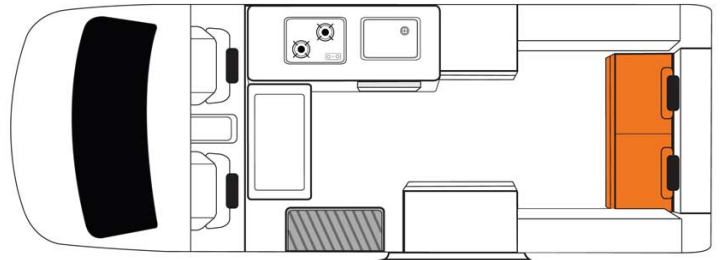

# Van Kiwi Voyager New Zealand

Modèle standard

Description	Great for small families on a tight budget. One of our most popular 4 berth profile vans, certified "Self-Contained".  Several models may be proposed for the Kiwi Voyager, so the dimensions and arrangements may vary.
Characteristics	<b>Kiwi Voyager</b> Sleeps: 4 (4 seatbelts) <b>Vehicle certified "Self Contained"</b> Engine diesel Chassis Toyota Hiace Automatic transmission Rear vision camera <b>Model guaranteed maximum 5 years old</b>
Fuel	Diesel
Dimensions	Length: 5.38 m (17'8") Width: 1.93 m (6'4") Height: 2.80 m (9'2") Interior height: 2.10 m (6'10")
Passengers	4 sleeps and 4 seatbelts (up to 4 adults)

Reserve	Fuel tank capacity: 70 L (18.5 US gal) Fresh water tank: 48 L (12.7 US gal) Black water tank: 53 L (14.0 US gal) Gas Bottle
Beds	Cabover bed: 200 x 137 cm (78" x 54") (maximum weight 200 kg) Rear bed: 200 x 120 cm (78" x 47")
Kitchen	Sink (cold water only) Gas stove Fridge + freezer 110 L Microwave (240 V) Gas bottle
Shower/Toilet	Toilet Porta Potti Without shower
Heating/Air Conditionning	Heating and air conditioning in the driver's cabin like in a car
Energy	<b>Gas:</b> Enables the functioning of the fridge when the vehicle is not running or plugged in to an external power outlet (hook up). <b>External power "hook up" 240V</b> <b>Auxiliary battery:</b> Enables the functioning of the lights. This battery remains charged for 12 hours and recharges when the vehicle is driving or plugged in to an external power outlet (240 V hook up). <b>Cigarette lighter:</b> Charges small electrical appliances such as mobile phones and cameras with an adaptor.
Audio & Connexions	Radio AM/FM Bluetooth and USB port CD player GPS
Complementary Equipment	Back-up Camera Personal Safe Anchor point for 2 baby seats or 2 booster seats
Optional Equipment	Baby seats/booster seats Wifi (1 GB of data) Camping table and chairs Portable fan heater Snow chains