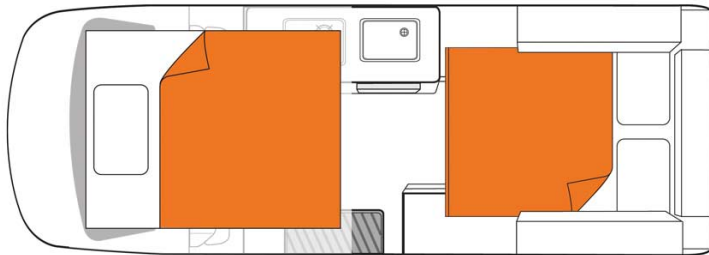

# Van Kiwi HiTop New Zealand

Modèle standard

Description	<p>This certified "Self-Contained" van is a good beginner vehicle that is easy to drive, can travel almost everywhere and is beneficial for smaller budgets. It's great for 2 adults who don't need an onboard toilet.</p> <p>Several models may be proposed for the Kiwi Hitop, so the dimensions and arrangements may vary.</p>
Characteristics	<p><b>Kiwi Hitop</b>          Sleeps: 3 (3 seatbelts)  <b>Vehicle certified "Self Contained"</b>          Engine diesel          Chassis Toyota Hiace          Automatic transmission          Rear vision camera  <b>Model guaranteed maximum 5 years old</b></p>
Fuel	Diesel
Dimensions	<p>Length: 5.38 m (17'8")          Width: 1.93 m (6'4")          Height: 2.80 m (9'2")          Interior height: 2.10 m (6'10")</p>
Passengers	3 sleeps and 3 seatbelts (up to 3 adults)