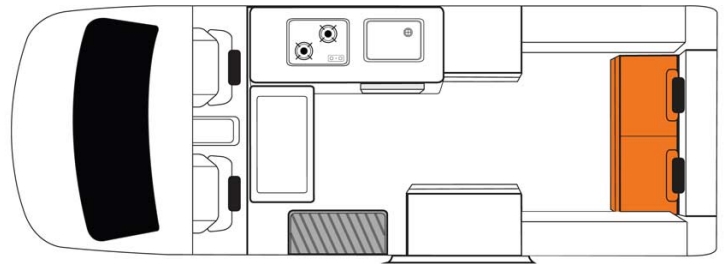

# Van Kiwi HiTop New Zealand

Modèle standard

Description	<p>This certified "Self-Contained" van is a good beginner vehicle that is easy to drive, can travel almost everywhere and is beneficial for smaller budgets. It's great for 2 adults who don't need an onboard toilet.</p> <p>Several models may be proposed for the Kiwi Hitop, so the dimensions and arrangements may vary.</p>
Characteristics	<p><b>Kiwi Hitop</b>          Sleeps: 3 (3 seatbelts)  <b>Vehicle certified "Self Contained"</b>          Engine diesel          Chassis Toyota Hiace          Automatic transmission          Rear vision camera  <b>Model guaranteed maximum 5 years old</b></p>
Fuel	Diesel
Dimensions	<p>Length: 5.38 m (17'8")          Width: 1.93 m (6'4")          Height: 2.80 m (9'2")          Interior height: 2.10 m (6'10")</p>
Passengers	3 sleeps and 3 seatbelts (up to 3 adults)