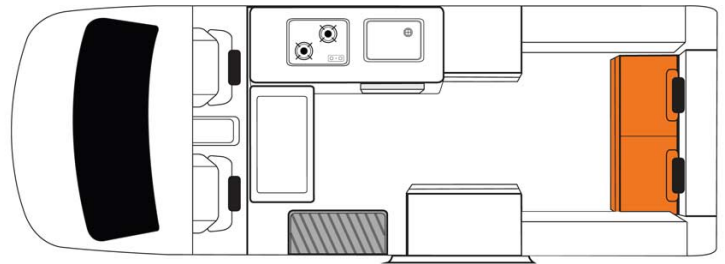

# Van Kiwi HiTop New Zealand

Modèle standard

Description	<p>This certified "Self-Contained" van is a good beginner vehicle that is easy to drive, can travel almost everywhere and is beneficial for smaller budgets. It's great for 2 adults who don't need an onboard toilet.</p> <p>Several models may be proposed for the Kiwi Hitop, so the dimensions and arrangements may vary.</p>
Characteristics	<p><b>Kiwi Hitop</b>                  Sleeps: 3 (3 seatbelts)  <b>Vehicle certified "Self Contained"</b>                  Engine diesel                  Chassis Toyota Hiace                  Automatic transmission                  Rear vision camera  <b>Model guaranteed maximum 5 years old</b></p>
Fuel	Diesel
Dimensions	Length: 5.38 m (17'8") Width: 1.93 m (6'4") Height: 2.80 m (9'2") Interior height: 2.10 m (6'10")
Passengers	3 sleeps and 3 seatbelts (up to 3 adults)