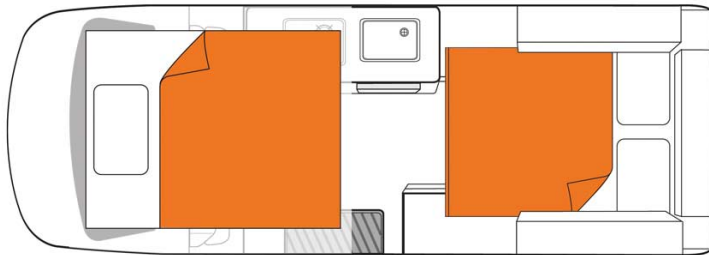

# Van Kiwi HiTop New Zealand

Modèle standard

Description	<p>This certified "Self-Contained" van is a good beginner vehicle that is easy to drive, can travel almost everywhere and is beneficial for smaller budgets. It's great for 2 adults who don't need an onboard toilet.</p> <p>Several models may be proposed for the Kiwi Hitop, so the dimensions and arrangements may vary.</p>
Characteristics	<p><b>Kiwi Hitop</b>                  Sleeps: 3 (3 seatbelts)  <b>Vehicle certified "Self Contained"</b>                  Engine diesel                  Chassis Toyota Hiace                  Automatic transmission                  Rear vision camera  <b>Model guaranteed maximum 5 years old</b></p>
Fuel	Diesel
Dimensions	Length: 5.38 m (17'8") Width: 1.93 m (6'4") Height: 2.80 m (9'2") Interior height: 2.10 m (6'10")
Passengers	3 sleeps and 3 seatbelts (up to 3 adults)