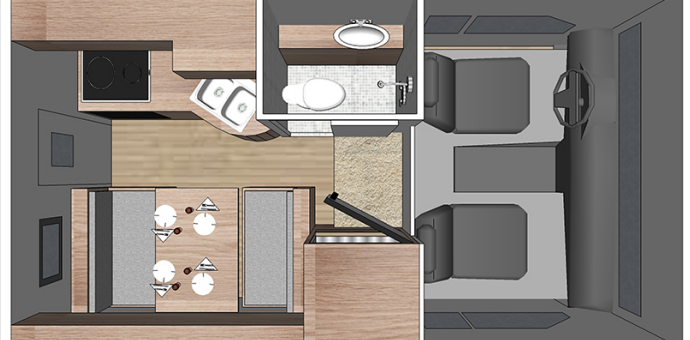

Truck Camper Beaver Truck Camper Canada

Modèle deluxe

Description	<p>Up to 3 persons, this truck camper offers independence, comfort, and security for the adventuresome traveler.</p> <p>The plans, dimensions and layouts here of the Beaver TC are indicative and may vary without notice.</p>
Characteristics	<p>Beaver TC Sleeps : 3 Chassis Ford F350 4 wheel drive Engine V8 diesel Approximative consumption 14-20/100km Automatic transmission Cruise control ? Virtual visit of the Beaver TC model here.</p>
Fuel	Diesel
Dimensions	Length: 7.04-7.50 m (23'1"-24'7") Width: 2.50 m (8'2") Height: 3.89 m (13'1") Interior height: 1.95 m (6'4")
Passengers	3 sleeps

Reserve	Fuel tank: 98-128 L Fresh water tank: 95-122 L Grey water tank: 72-115 L Black water tank: 50-65 L Propane: 32 L
Beds	Cabover bed: 197 x 150 cm (77" x 59") Dinette bed: 183 x 80 cm (72" x 31")
Kitchen	Sink (hot and cold water) Stove Oven (propane) Fridge
Shower/Toilet	Shower Toilet Hot and cold water
Heating/Air Conditionning	Heating and air conditioning in the driver's cabin Heating while parked
Energy	Propane Gas. Auxiliary Battery. Batteries will last around 12 hours depending on use, and are recharged when driving the vehicle, or by the photovoltaic panels. 12V outlet. Remember to bring your adaptors for charging your personal electronics such as cameras and phones. Solar panel.
Audio & Connexions	USB plug-in Bluetooth
Complementary Equipment	Awning Backup camera Navigation system Tether hooks for infant, child or booster seats Solar panel