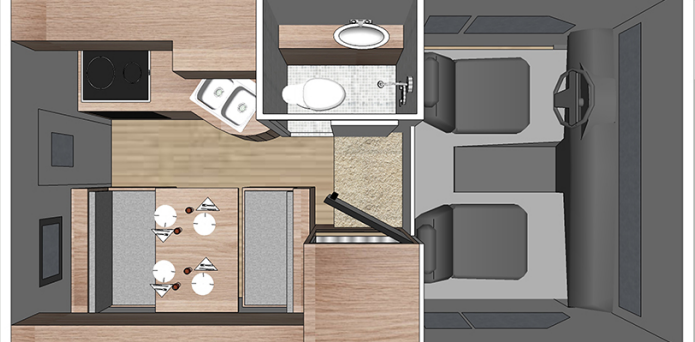

Truck Camper Beaver Truck Camper Canada

Modèle deluxe

Description	<p>Up to 3 persons, this truck camper offers independence, comfort, and security for the adventuresome traveler.</p> <p>The plans, dimensions and layouts here of the Beaver TC are indicative and may vary without notice.</p>
Characteristics	<p>Beaver TC Sleeps : 3 Chassis Ford F350 4 wheel drive Engine V8 diesel Approximative consumption 14-20/100km Automatic transmission Cruise control ? Virtual visit of the Beaver TC model here.</p>
Fuel	Diesel
Dimensions	Length: 7.04-7.50 m (23'1"-24'7") Width: 2.50 m (8'2") Height: 3.89 m (13'1") Interior height: 1.95 m (6'4")
Passengers	3 sleeps

Reserve	Fuel tank: 98-128 L Fresh water tank: 95-122 L Grey water tank: 72-115 L Black water tank: 50-65 L Propane: 32 L
Beds	Cabover bed: 197 x 150 cm (77" x 59") Dinette bed: 183 x 80 cm (72" x 31")
Kitchen	Sink (hot and cold water) Stove Oven (propane) Fridge
Shower/Toilet	Shower Toilet Hot and cold water
Heating/Air Conditionning	Heating and air conditioning in the driver's cabin Heating while parked
Energy	Propane Gas. Auxiliary Battery. Batteries will last around 12 hours depending on use, and are recharged when driving the vehicle, or by the photovoltaic panels. 12V outlet. Remember to bring your adaptors for charging your personal electronics such as cameras and phones. Solar panel.
Audio & Connexions	USB plug-in Bluetooth
Complementary Equipment	Awning Backup camera Navigation system Tether hooks for infant, child or booster seats Solar panel