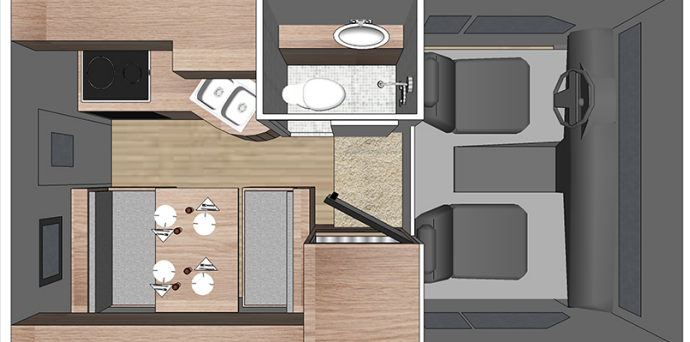

Truck Camper Beaver Truck Camper Canada

Modèle deluxe

Description	<p>Up to 3 persons, this truck camper offers independence, comfort, and security for the adventuresome traveler.</p> <p>The plans, dimensions and layouts here of the Beaver TC are indicative and may vary without notice.</p>
Characteristics	<p>Beaver TC Sleepss : 3 Chassis Ford F350 4 wheel drive Engine V8 diesel Approximative consumption 14-20/100km Automatic transmission Cruise control ? Virtual visit of the Beaver TC model here.</p>
Fuel	Diesel
Dimensions	Length: 7.04-7.50 m (23'1"-24'7") Width: 2.50 m (8'2") Height: 3.89 m (13'1") Interior height: 1.95 m (6'4")
Passengers	3 sleeps

Reserve	Fuel tank: 98-128 L Fresh water tank: 95-122 L Grey water tank: 72-115 L Black water tank: 50-65 L Propane: 32 L
Beds	Cabover bed: 197 x 150 cm (77" x 59") Dinette bed: 183 x 80 cm (72" x 31")
Kitchen	Sink (hot and cold water) Stove Oven (propane) Fridge
Shower/Toilet	Shower Toilet Hot and cold water
Heating/Air Conditionning	Heating and air conditioning in the driver's cabin Heating while parked
Energy	Propane Gas. Auxiliary Battery. Batteries will last around 12 hours depending on use, and are recharged when driving the vehicle, or by the photovoltaic panels. 12V outlet. Remember to bring your adaptors for charging your personal electronics such as cameras and phones. Solar panel.
Audio & Connexions	USB plug-in Bluetooth
Complementary Equipment	Awning Backup camera Navigation system Tether hooks for infant, child or booster seats Solar panel