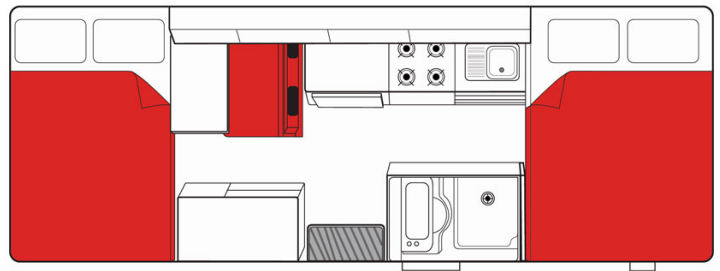

Motorhome Boomerang Double up Australia

Modèle budget

Description	<p>This vehicle is defined as an apartment on wheels. It has a toilet, shower and well equipped kitchen. It is ideal for exploring Australia in total comfort.</p> <p>Several models may be proposed for the Boomerang Double Up, so the dimensions and arrangements may vary.</p>
Characteristics	<p>Boomerang Double Up Sleeps: 4 (4 seatbelts) Engine diesel Automatic transmission Model over 4 years old</p>
Fuel	Diesel
Dimensions	<p>Length: 7.15-7.25 m (23'5"-23'9") Width: 2.25-2.38 m (7'4"-7'10") Height: 3.25-3.40 m (10'8"-11'2") Interior height: 2.10-2.15 m (6'10"-7')</p>
Passengers	4 sleeps and 4 seatbelts (up to 4 adults)