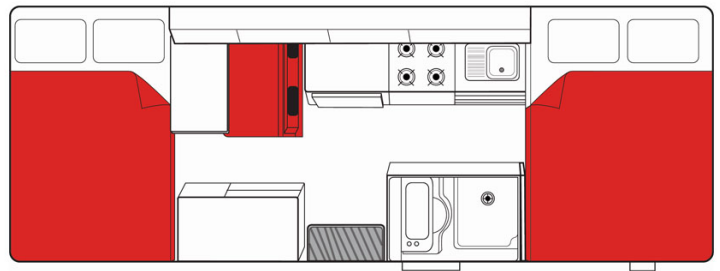

Motorhome Boomerang Double up Australia

Modèle budget

Description	<p>This vehicle is defined as an apartment on wheels. It has a toilet, shower and well equipped kitchen. It is ideal for exploring Australia in total comfort.</p> <p>Several models may be proposed for the Boomerang Double Up, so the dimensions and arrangements may vary.</p>
Characteristics	<p>Boomerang Double Up Sleeps: 4 (4 seatbelts) Engine diesel Automatic transmission Model over 4 years old</p>
Fuel	Diesel
Dimensions	<p>Length: 7.15-7.25 m (23'5"-23'9") Width: 2.25-2.38 m (7'4"-7'10") Height: 3.25-3.40 m (10'8"-11'2") Interior height: 2.10-2.15 m (6'10"-7')</p>
Passengers	4 sleeps and 4 seatbelts (up to 4 adults)

Reserve	Fuel tank capacity: 75 L (19.8 US gal) Fresh water tank Waste water tank Gas Bottle
Beds	2 double beds
Kitchen	Sink (hot and cold water) Gas stove Microwave (240 V) Fridge + freezer Gas bottle
Shower/Toilet	Shower Toilet Hot and cold water
Heating/Air Conditionning	Heating and air conditioning in the driver's cabin like in a car
Energy	Gas External power "hook up" 240V Auxiliary battery 12V. Enables the functioning of the lights. This battery remains charged for 12 hours and recharges when the vehicle is driving or plugged in to an external power outlet (240 V hook up), or by the photovoltaic panels. Cigarette lighter. Charges small electrical appliances such as mobile phones and cameras with an adaptor. Photovoltaic panels
Audio & Connexions	Radio/CD
Complementary Equipment	Anchor point for 2 baby seats or booster seats
Optional Equipment	Baby/booster seats Wifi (1 GB of data) Camping table and chairs Portable fan heater