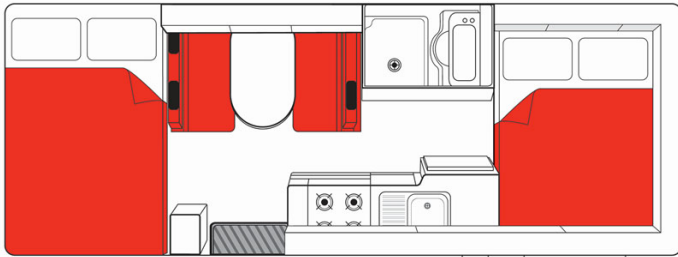

Motorhome Boomerang Double up Australia

Modèle budget

Description	<p>This vehicle is defined as an apartment on wheels. It has a toilet, shower and well equipped kitchen. It is ideal for exploring Australia in total comfort.</p> <p>Several models may be proposed for the Boomerang Double Up, so the dimensions and arrangements may vary.</p>
Characteristics	<p>Boomerang Double Up Sleeps: 4 (4 seatbelts) Engine diesel Automatic transmission Model over 4 years old</p>
Fuel	Diesel
Dimensions	<p>Length: 7.15-7.25 m (23'5"-23'9") Width: 2.25-2.38 m (7'4"-7'10") Height: 3.25-3.40 m (10'8"-11'2") Interior height: 2.10-2.15 m (6'10"-7')</p>
Passengers	4 sleeps and 4 seatbelts (up to 4 adults)

Reserve	Fuel tank capacity: 75 L (19.8 US gal) Fresh water tank Waste water tank Gas Bottle
Beds	2 double beds
Kitchen	Sink (hot and cold water) Gas stove Microwave (240 V) Fridge + freezer Gas bottle
Shower/Toilet	Shower Toilet Hot and cold water
Heating/Air Conditionning	Heating and air conditioning in the driver's cabin like in a car
Energy	Gas External power "hook up" 240V Auxiliary battery 12V. Enables the functioning of the lights. This battery remains charged for 12 hours and recharges when the vehicle is driving or plugged in to an external power outlet (240 V hook up), or by the photovoltaic panels. Cigarette lighter. Charges small electrical appliances such as mobile phones and cameras with an adaptor. Photovoltaic panels
Audio & Connexions	Radio/CD
Complementary Equipment	Anchor point for 2 baby seats or booster seats
Optional Equipment	Baby/booster seats Wifi (1 GB of data) Camping table and chairs Portable fan heater