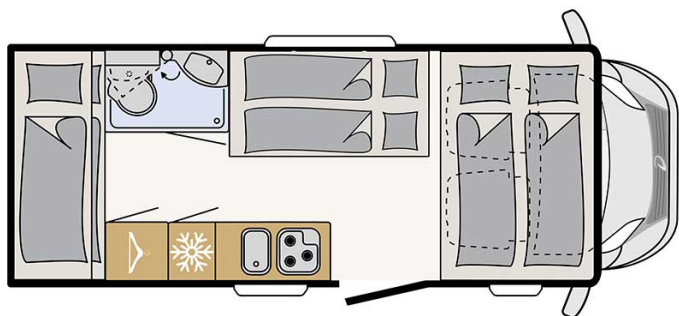

# Motorhome Fjord Family Plus Norway

Modèle standard

<p>Description</p>	<p>update 12/2023</p> <p>A large overcab motorhome with bunk beds and space for the whole family sleeps six.</p> <p><b>Please note – the shown motorhomes are only example vehicles of the different groups !</b></p>
<p>Characteristics</p>	<p><b>Fjord Family Plus</b>                  Sleeps : 6                  Engine: 2.3 l 103kW/140PS Diesel                  Manual transmission                  Power steering                  Brake booster                  Passage from the driver's cab to the living quarters</p>
<p>Fuel</p>	<p>Diesel                  Average consumption : 10 to 12 L/100km</p>
<p>Dimensions</p>	<p>Length: 6.51 m (21'5")                  Width: 2.33 m (7'8")                  Height: 3.19 m (10'6")                  Interior height: 1.98 m (6'6")</p>