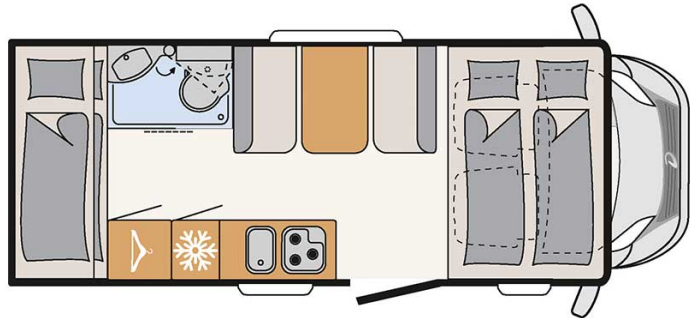

# Motorhome Fjord Family Plus Norway

Modèle standard

<p>Description</p>	<p>update 12/2023</p> <p>A large overcab motorhome with bunk beds and space for the whole family sleeps six.</p> <p><b>Please note – the shown motorhomes are only example vehicles of the different groups !</b></p>
<p>Characteristics</p>	<p><b>Fjord Family Plus</b>                  Sleeps : 6                  Engine: 2.3 l 103kW/140PS Diesel                  Manual transmission                  Power steering                  Brake booster                  Passage from the driver's cab to the living quarters</p>
<p>Fuel</p>	<p>Diesel                  Average consumption : 10 to 12 L/100km</p>
<p>Dimensions</p>	<p>Length: 6.51 m (21'5")                  Width: 2.33 m (7'8")                  Height: 3.19 m (10'6")                  Interior height: 1.98 m (6'6")</p>