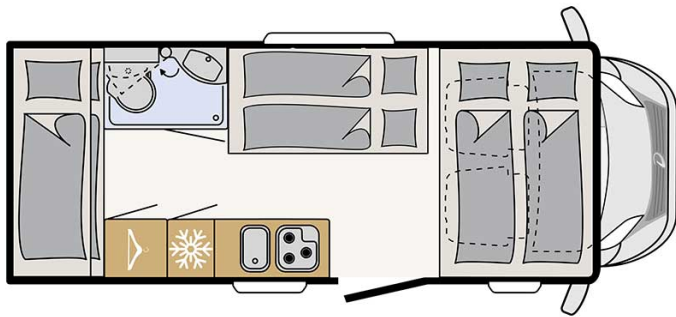

# Motorhome Fjord Family Plus Norway

Modèle standard

<p>Description</p>	<p>update 12/2023</p> <p>A large overcab motorhome with bunk beds and space for the whole family sleeps six.</p> <p><b>Please note – the shown motorhomes are only example vehicles of the different groups !</b></p>
<p>Characteristics</p>	<p><b>Fjord Family Plus</b>                  Sleeps : 6                  Engine: 2.3 l 103kW/140PS Diesel                  Manual transmission                  Power steering                  Brake booster                  Passage from the driver's cab to the living quarters</p>
<p>Fuel</p>	<p>Diesel                  Average consumption : 10 to 12 L/100km</p>
<p>Dimensions</p>	<p>Length: 6.51 m (21'5")                  Width: 2.33 m (7'8")                  Height: 3.19 m (10'6")                  Interior height: 1.98 m (6'6")</p>