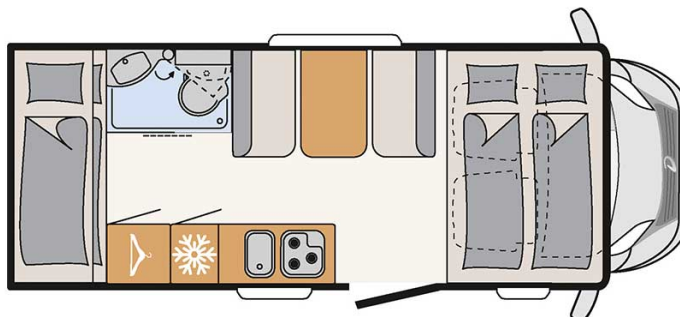

# Motorhome Fjord Family Plus Norway

Modèle standard

<p>Description</p>	<p>update 12/2023</p> <p>A large overcab motorhome with bunk beds and space for the whole family sleeps six.</p> <p><b>Please note – the shown motorhomes are only example vehicles of the different groups !</b></p>
<p>Characteristics</p>	<p><b>Fjord Family Plus</b>                  Sleeps : 6                  Engine: 2.3 l 103kW/140PS Diesel                  Manual transmission                  Power steering                  Brake booster                  Passage from the driver's cab to the living quarters</p>
<p>Fuel</p>	<p>Diesel                  Average consumption : 10 to 12 L/100km</p>
<p>Dimensions</p>	<p>Length: 6.51 m (21'5")                  Width: 2.33 m (7'8")                  Height: 3.19 m (10'6")                  Interior height: 1.98 m (6'6")</p>