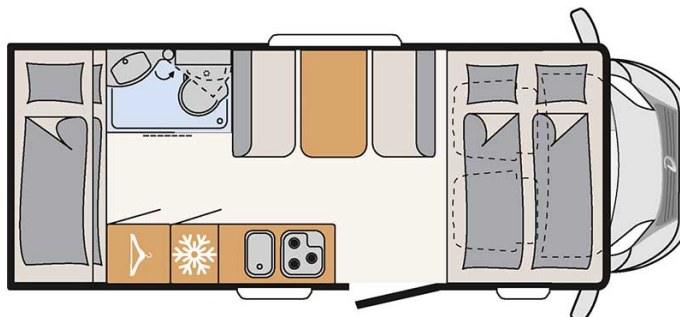

# Motorhome Iceberg Family Plus Iceland

Modèle standard

<p>Description</p>	<p>update 12/2023</p> <p>A large overcab motorhome with bunk beds and space for the whole family sleeps six.</p> <p><b>Please note – the shown motorhomes are only example vehicles of the different groups !</b></p>
<p>Characteristics</p>	<p><b>Iceberg Family Plus</b>                  Sleeps : 6                  Engine: 2.3 l 103kW/140PS Diesel                  Manual transmission                  Power steering                  Brake booster                  Passage from the driver's cab to the living quarters</p>
<p>Fuel</p>	<p>Diesel                  Average consumption : 10 to 12 L/100km</p>
<p>Dimensions</p>	<p>Length: 6.51 m (21'5")                  Width: 2.33 m (7'8")                  Height: 3.19 m (10'6")                  Interior height: 1.98 m (6'6")</p>