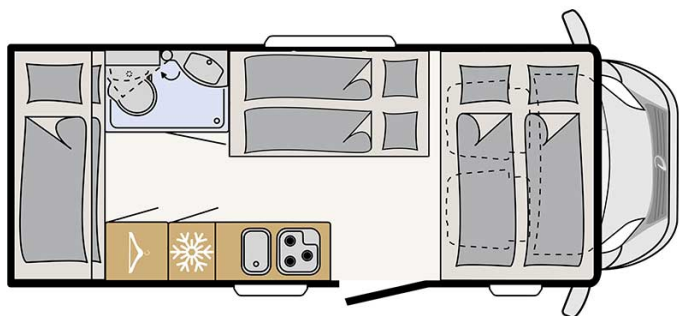

# Motorhome Iceberg Family Plus Iceland

Modèle standard

<p>Description</p>	<p>update 12/2023</p> <p>A large overcab motorhome with bunk beds and space for the whole family sleeps six.</p> <p><b>Please note – the shown motorhomes are only example vehicles of the different groups !</b></p>
<p>Characteristics</p>	<p><b>Iceberg Family Plus</b>                  Sleeps : 6                  Engine: 2.3 l 103kW/140PS Diesel                  Manual transmission                  Power steering                  Brake booster                  Passage from the driver's cab to the living quarters</p>
<p>Fuel</p>	<p>Diesel                  Average consumption : 10 to 12 L/100km</p>
<p>Dimensions</p>	<p>Length: 6.51 m (21'5")                  Width: 2.33 m (7'8")                  Height: 3.19 m (10'6")                  Interior height: 1.98 m (6'6")</p>