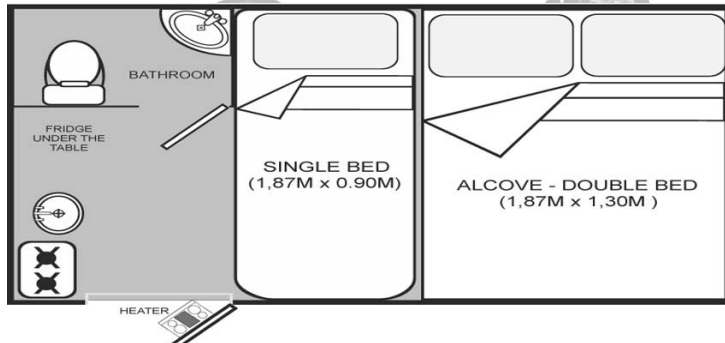

4wd Iguazu Adventure premium 4x4 Argentina

Modèle standard

Description	THE 4x4 for Argentina. Its double cabine allows you to be very comfortable during your journeys.
Characteristics	Iguazu Adventure Premium Seatbelts: 3/4 VW Amarok 2.0 L double cabin chassis Diesel 4 cylinder 1968 ccm engine (4 wheel drive) Manual transmission 6 gears
Fuel	Diesel Approx: 10L/100km
Dimensions	Length: 5.11 m (16'9") Width: 1.90 m (6'3") Height: 2.80 m (9'2") Interior height: 1.90 m (6'3")
Passengers	5 seatbelts
Reserve	Fuel tank: 80 L (21.1 US gal) Fresh water tank: 60 L (15.9 US gal) Gas bottle (propane): 1 x 10 kg (22 lb)
Beds	Double bed mezzanine : 187 cm x 165 cm (74" x 65") Dinette bed: 187 cm x 100 cm (74" x 39")

Kitchen	Sink 2 burner cooker Fridge (40 L/10.6 US gal)
Shower/Toilet	Shower Portable chemical toilet Hot water
Heating/Air Conditioning	Heating/Air conditioning while driving: Yes Heating when parked: Yes Air conditioning when parked: No
Energy	Double battery system
Audio & Connexions	Radio/CD/USB
Complementary Equipment	Fire extinguisher