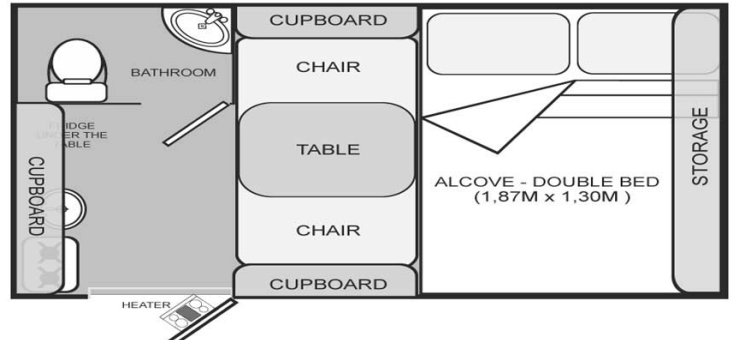

4wd Iguazu Adventure premium 4x4 Argentina

Modèle standard

Description	THE 4x4 for Argentina. Its double cabine allows you to be very comfortable during your journeys.
Characteristics	Iguazu Adventure Premium Seatbelts: 3/4 VW Amarok 2.0 L double cabin chassis Diesel 4 cylinder 1968 ccm engine (4 wheel drive) Manual transmission 6 gears
Fuel	Diesel Approx: 10L/100km
Dimensions	Length: 5.11 m (16'9") Width: 1.90 m (6'3") Height: 2.80 m (9'2") Interior height: 1.90 m (6'3")
Passengers	5 seatbelts
Reserve	Fuel tank: 80 L (21.1 US gal) Fresh water tank: 60 L (15.9 US gal) Gas bottle (propane): 1 x 10 kg (22 lb)
Beds	Double bed mezzanine : 187 cm x 165 cm (74" x 65") Dinette bed: 187 cm x 100 cm (74" x 39")

Kitchen	Sink 2 burner cooker Fridge (40 L/10.6 US gal)
Shower/Toilet	Shower Portable chemical toilet Hot water
Heating/Air Conditioning	Heating/Air conditioning while driving: Yes Heating when parked: Yes Air conditioning when parked: No
Energy	Double battery system
Audio & Connexions	Radio/CD/USB
Complementary Equipment	Fire extinguisher