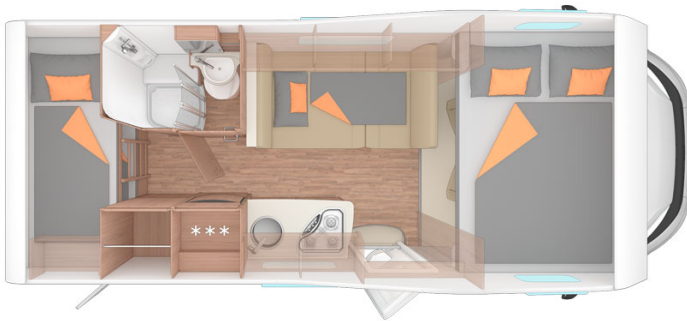

# Motorhome St Patrick Grande Ireland

Modèle standard

Description	<p>This motorhome is the biggest in its range. Ideal for families or groups of 6, it offers a large living space.</p> <p>All dimensions and features may change.</p>
Characteristics	<p><b>St Patrick Grande</b>                  Sleeps : 6 (6 seatbelts)                  Diesel 2.0L engine, 130 bhp                  Fiat Ducato 120 MultiJet chassis                  Manual 6 gear transmission                  Power steering                  Cruise control                  Airbags                  Backup camera                  GPS                  Internal walk through                  Bicycle rack</p>
Fuel	<p>Diesel                  Average consumption: 9.5L/100km</p>