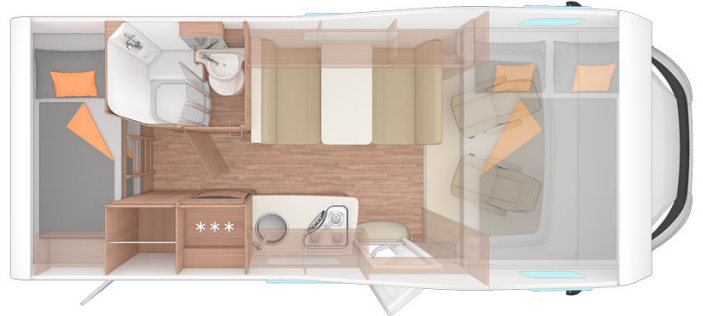

Motorhome St Patrick Grande Ireland

Modèle standard

Description	<p>This motorhome is the biggest in its range. Ideal for families or groups of 6, it offers a large living space.</p> <p>All dimensions and features may change.</p>
Characteristics	<p>St Patrick Grande Sleeps : 6 (6 seatbelts) Diesel 2.0L engine, 130 bhp Fiat Ducato 120 MultiJet chassis Manual 6 gear transmission Power steering Cruise control Airbags Backup camera GPS Internal walk through Bicycle rack</p>
Fuel	<p>Diesel Average consumption: 9.5L/100km</p>

Dimensions	Length: 6.47 m (21'3") Width: 2.30 m (7'7") Height: 3.24 m (10'8") Interior height: min. 2.00 m (6'7")
Passengers	6 sleeps and 6 seatbelts
Reserve	Fuel tank: 85L (22.5 US gal) Fresh water tank: 124L (32.7 US gal) Grey water tank: 101L (26.7 US gal) Waste water tank: 17L (4.5 US gal) Gas canister
Beds	Cabover bed: 199 x 140 cm (78" x 55") Dinette bed: 176 x 140 cm (69" x 55") Bunk beds: 211 x 74 cm (83" x 29") and 200 x 76 cm (79" x 30")
Kitchen	Sink (hot and cold water) Cooker 3 stoves Fridge 110L + freezer Dishes and cutlery Kettle
Shower/Toilet	Shower Toilet Hot and cold water
Heating/Air Conditioning	Heating and air conditioning like in a car Heating while parked by gas
Energy	Gas. Enables the functioning of the fridge and the water heater when the vehicle is not running or plugged in to an external power outlet (hook up). Electrical Connection 230V (Hook-up) Auxiliary Battery. Batteries will last around 12 hours depending on use, and are recharged when driving the vehicle, or hooked up the 230V connection. 12V outlet: Remember to bring your adaptors for charging your personal electronics such as cameras and phones.
Audio & Connexions	Radio AM/FM Bluetooth connexion USB plug-in
Complementary Equipment	Anchor point for 2 baby seats and up to 4 booster seats Bicycle rack Dishes and cutlery Kettle Campsite map
Optional Equipment	Baby/Booster seats Bedding and towels Camping table and chairs Portable toilet Toilet chemicals Snow chains