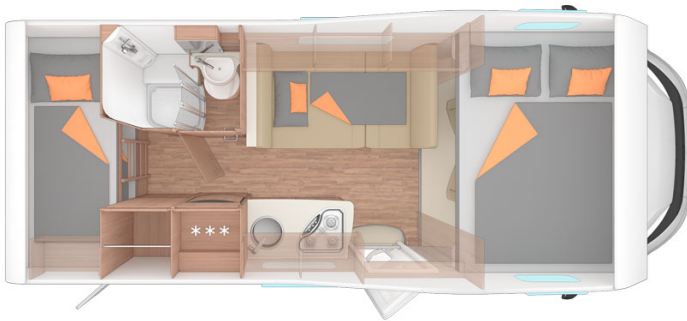

Motorhome St Patrick Grande Ireland

Modèle standard

Description	<p>This motorhome is the biggest in its range. Ideal for families or groups of 6, it offers a large living space.</p> <p>All dimensions and features may change.</p>
Characteristics	<p>St Patrick Grande Sleeps : 6 (6 seatbelts) Diesel 2.0L engine, 130 bhp Fiat Ducato 120 MultiJet chassis Manual 6 gear transmission Power steering Cruise control Airbags Backup camera GPS Internal walk through Bicycle rack</p>
Fuel	<p>Diesel Average consumption: 9.5L/100km</p>

Dimensions	Length: 6.47 m (21'3") Width: 2.30 m (7'7") Height: 3.24 m (10'8") Interior height: min. 2.00 m (6'7")
Passengers	6 sleeps and 6 seatbelts
Reserve	Fuel tank: 85L (22.5 US gal) Fresh water tank: 124L (32.7 US gal) Grey water tank: 101L (26.7 US gal) Waste water tank: 17L (4.5 US gal) Gas canister
Beds	Cabover bed: 199 x 140 cm (78" x 55") Dinette bed: 176 x 140 cm (69" x 55") Bunk beds: 211 x 74 cm (83" x 29") and 200 x 76 cm (79" x 30")
Kitchen	Sink (hot and cold water) Cooker 3 stoves Fridge 110L + freezer Dishes and cutlery Kettle
Shower/Toilet	Shower Toilet Hot and cold water
Heating/Air Conditioning	Heating and air conditioning like in a car Heating while parked by gas
Energy	Gas. Enables the functioning of the fridge and the water heater when the vehicle is not running or plugged in to an external power outlet (hook up). Electrical Connection 230V (Hook-up) Auxiliary Battery. Batteries will last around 12 hours depending on use, and are recharged when driving the vehicle, or hooked up the 230V connection. 12V outlet: Remember to bring your adaptors for charging your personal electronics such as cameras and phones.
Audio & Connexions	Radio AM/FM Bluetooth connexion USB plug-in
Complementary Equipment	Anchor point for 2 baby seats and up to 4 booster seats Bicycle rack Dishes and cutlery Kettle Campsite map
Optional Equipment	Baby/Booster seats Bedding and towels Camping table and chairs Portable toilet Toilet chemicals Snow chains