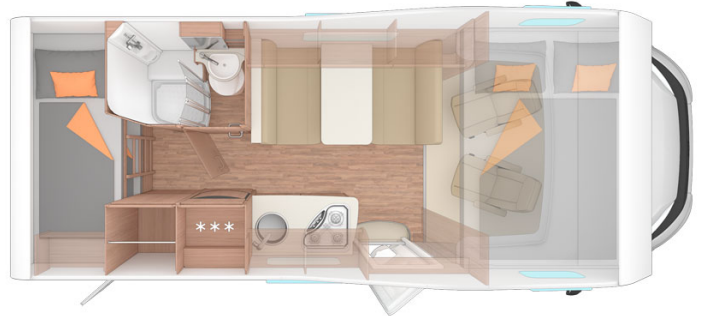

# Motorhome St Patrick Grande Ireland

Modèle standard

Description	<p>This motorhome is the biggest in its range. Ideal for families or groups of 6, it offers a large living space.</p> <p>All dimensions and features may change.</p>
Characteristics	<p><b>St Patrick Grande</b>                  Sleeps : 6 (6 seatbelts)                  Diesel 2.0L engine, 130 bhp                  Fiat Ducato 120 MultiJet chassis                  Manual 6 gear transmission                  Power steering                  Cruise control                  Airbags                  Backup camera                  GPS                  Internal walk through                  Bicycle rack</p>
Fuel	<p>Diesel                  Average consumption: 9.5L/100km</p>